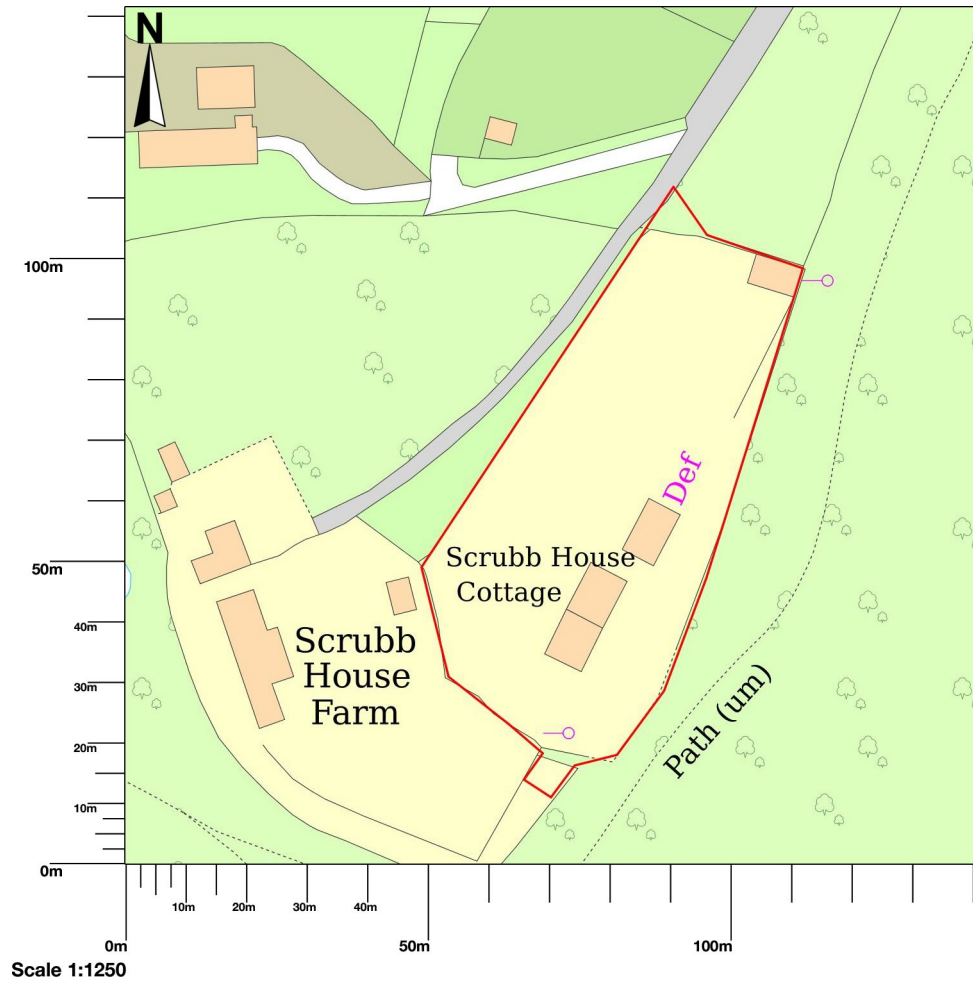

Scrubb House Farm Cottage, Brick Kiln Common, Wisborough Green, Billingshurst, RH14 0HX

DWG:002