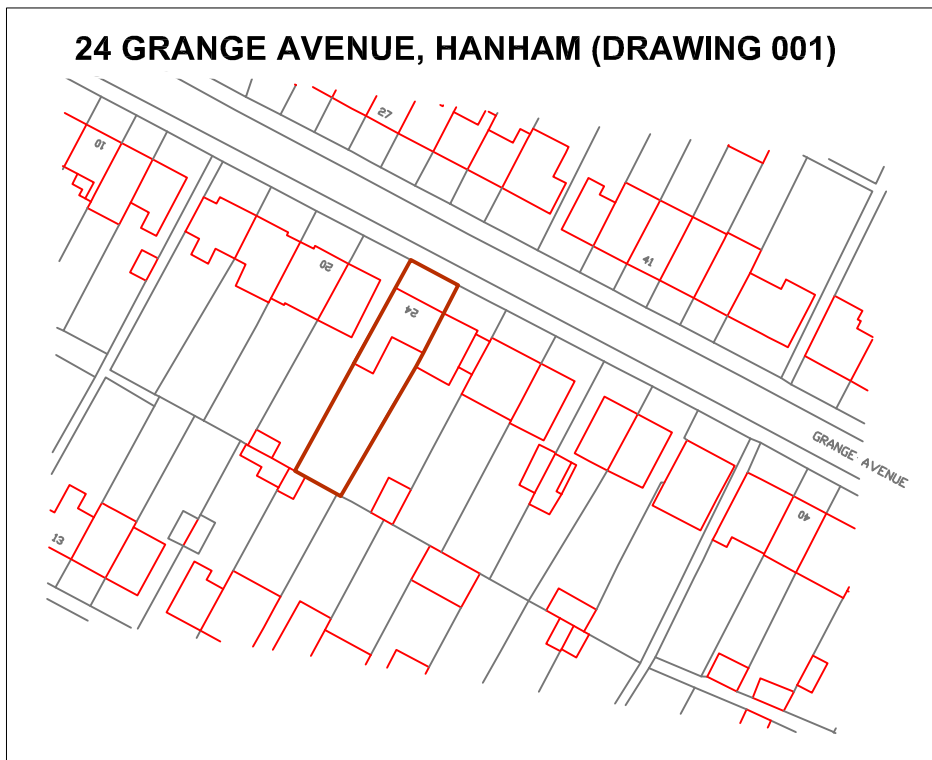

**24 GRANGE AVENUE, HANHAM (DRAWING 001)**

Site Location Plan (1:1250@ A3)