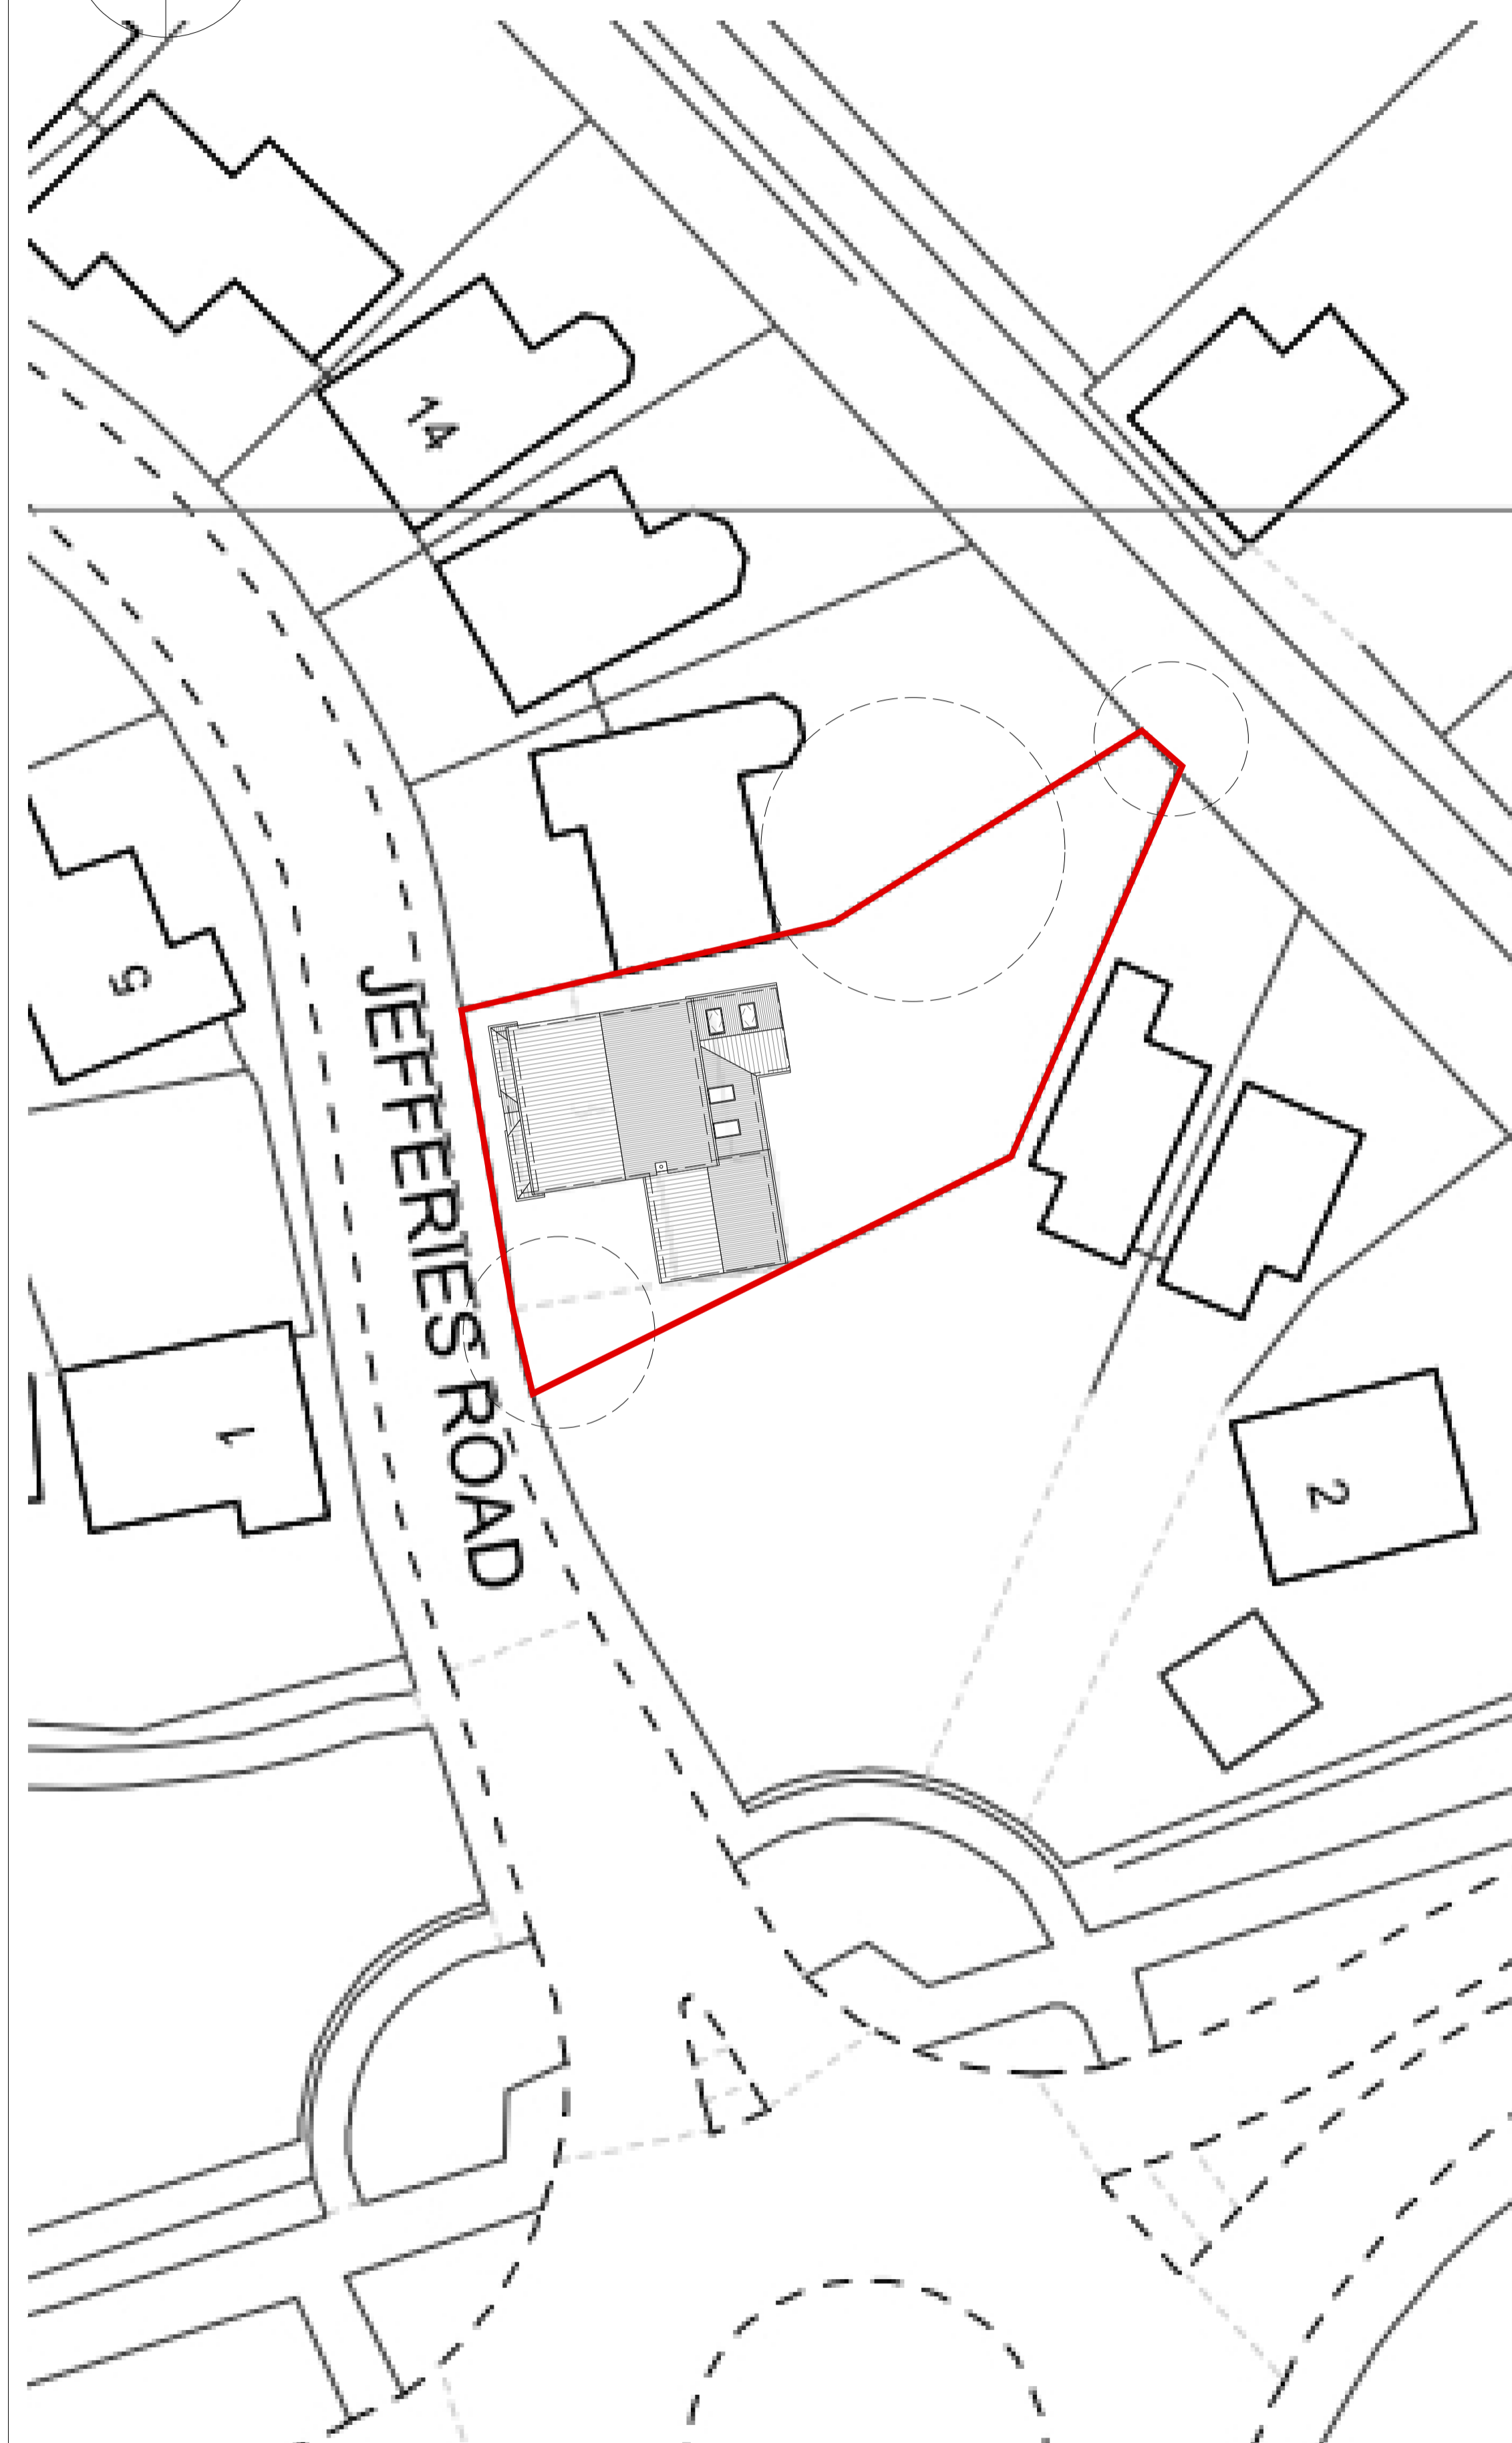

Easting: 477945  
 Northing: 212271

### SITE LOCATION PLAN

### PROPOSED BLOCK PLAN

# 8, Jefferies Road

8, JEFFERIES ROAD  
 STONE, BUCKS, HP17 8PN

SITE LOCATION PLAN & PROPOSED  
 BLOCK PLAN

1:1250/1:500@A3	AUG '23	OWNER	APPROVED
WES/	01	-	-

**BLACKWOOD ARCHITECTS**  
 E. office@blackwood-architects.co.uk  
 T. 01296 399959  
 3 Carrera House  
 Merlin Centre  
 Gatehouse Close  
 Aylesbury HP19 8DP