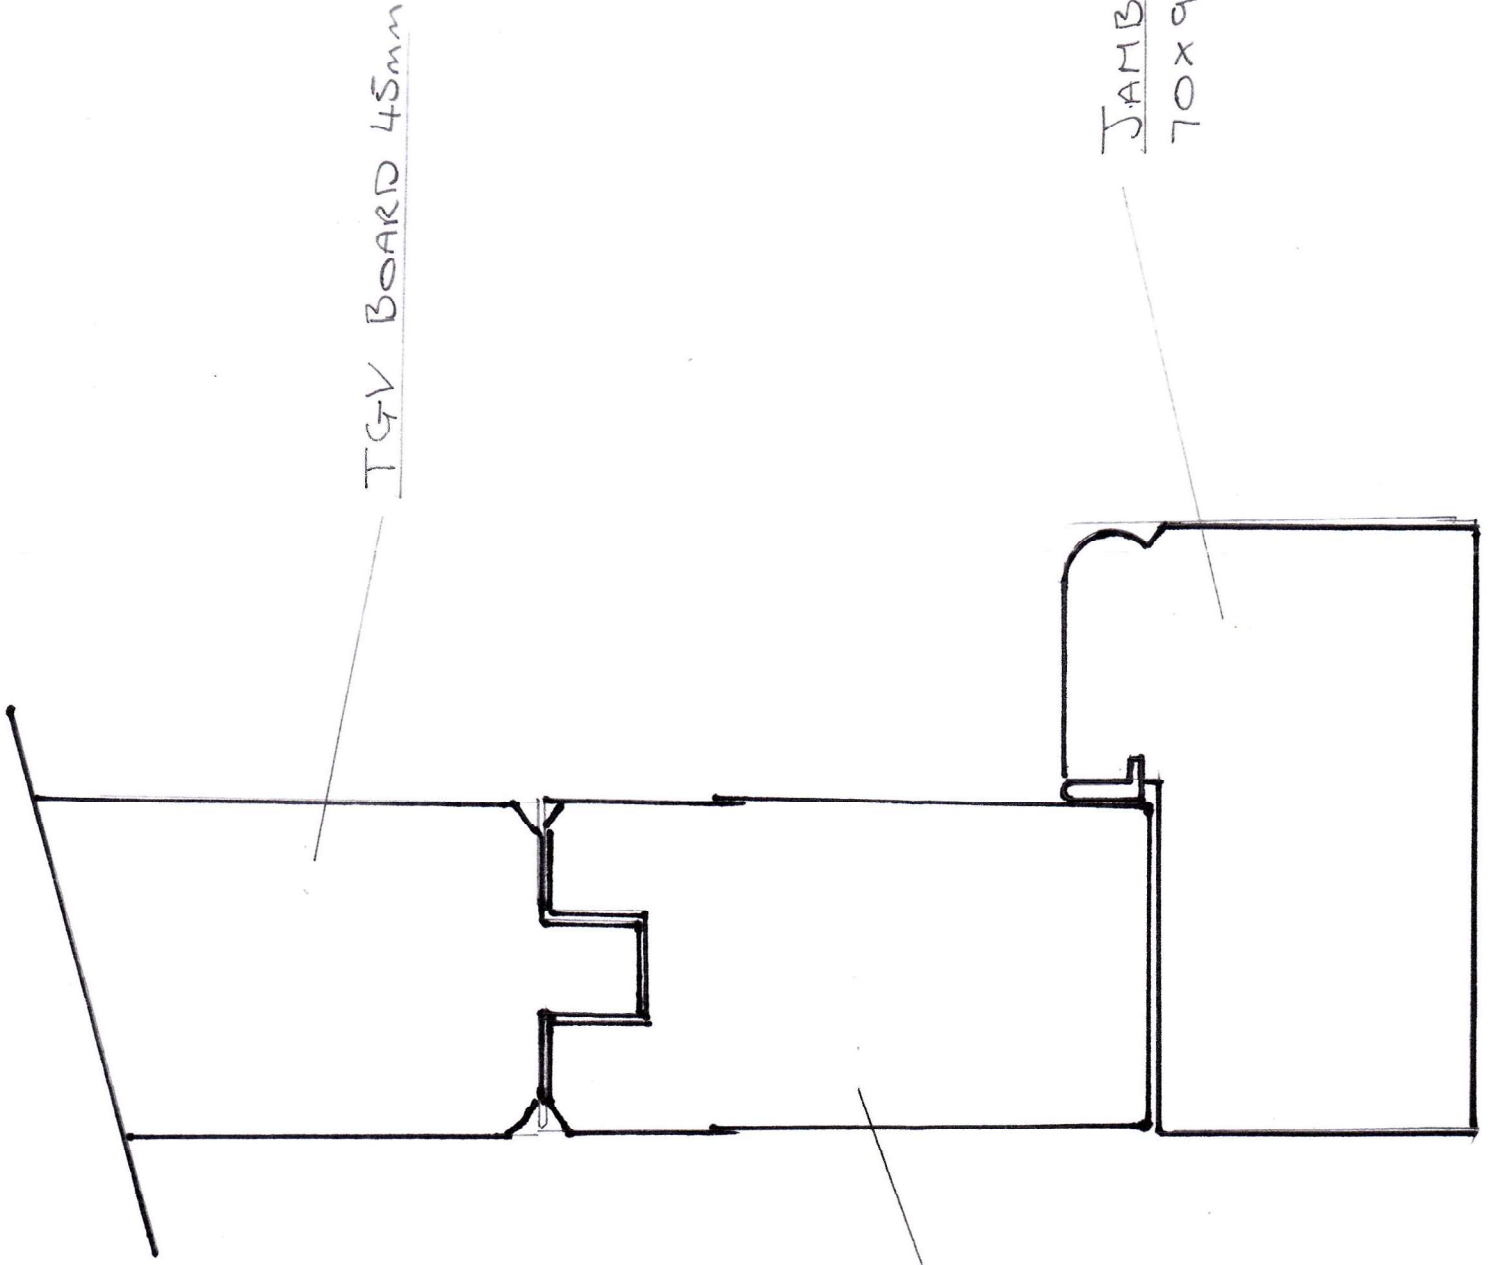

Joinery Re: Halton Court

T&V BOARD 45mm

JAMB
70x95

STILE 90x45