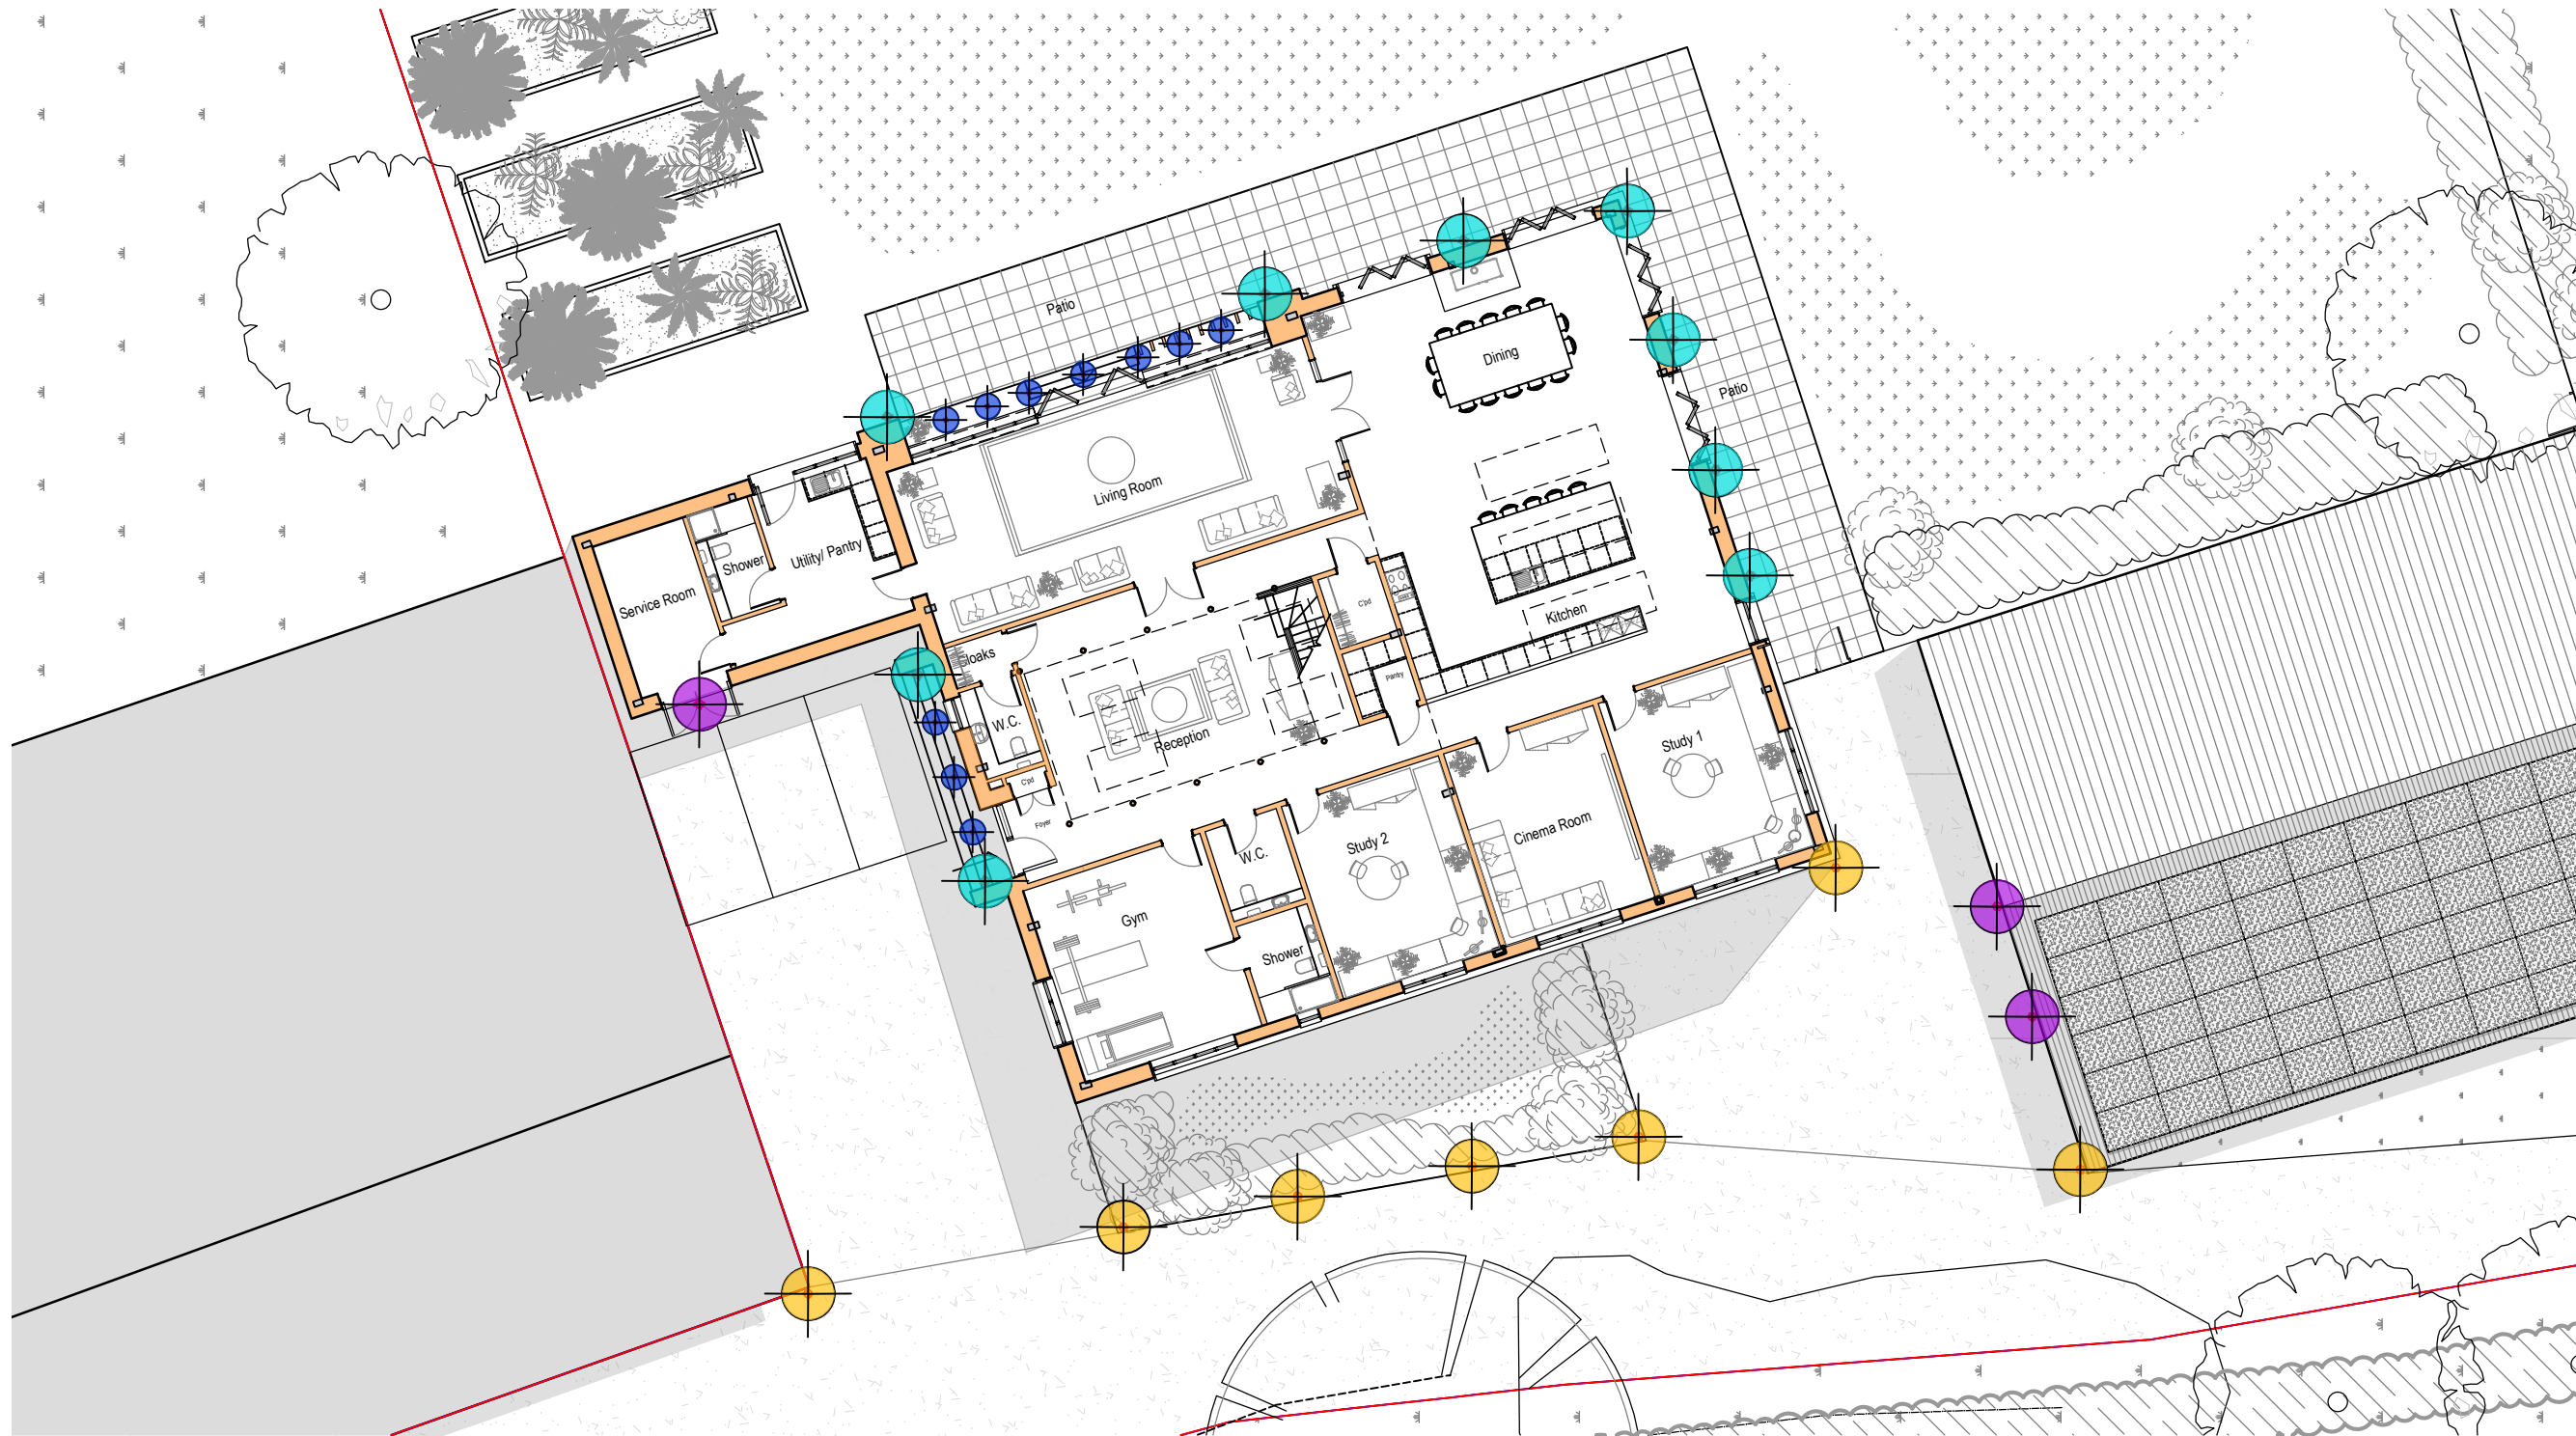

FORUM LEDA WALL MOUNTED ADJUSTABLE PIR SENSOR
 Colour: Black
 IP54, Class I
 Max 60W Decorative Filament
 Aluminium
 Mains Voltage
 Size: H215 x W115 x D175mm

FARO BARCELONA BAST LED OUTDOOR POST LIGHT
 Colour: Dark Grey
 Clear polycarbonate diffuser
 Aluminium
 IP65
 Mains voltage
 25W, White light output
 Size: H960 x W160 x D160mm

INTEGRAL ULTRA SLIM 6.5W WARM WHITE DIMMABLE LED TILTABLE
 Colour: Black
 6.5W alloy adjustable downlight
 Warm white (3000K) light colour
 IP40 rated
 Maximum 25 degree tilt
 Size: D25 x Dia 83mm Cut out 65mm.

Rev	Date	Description

5 10
 Scale 1:200

PLANNING

Project Title
**Proposed Barn Conversion at
 Minnis Farm
 Worth
 Deal
 Kent
 CT14 0DQ**

Drawing Description
**Proposed Site Plan
 Proposed Lighting Plan**

Scale
 1:200@ A3
 Date
 June 2023

Drawn by
 BW
 Checked by
 BW

92, Old Dover Road, Canterbury, Kent 07787763656

LIGHT - COLOUR - SCALE - TEXTURE

Drawing Number Revision

0029C_07 -