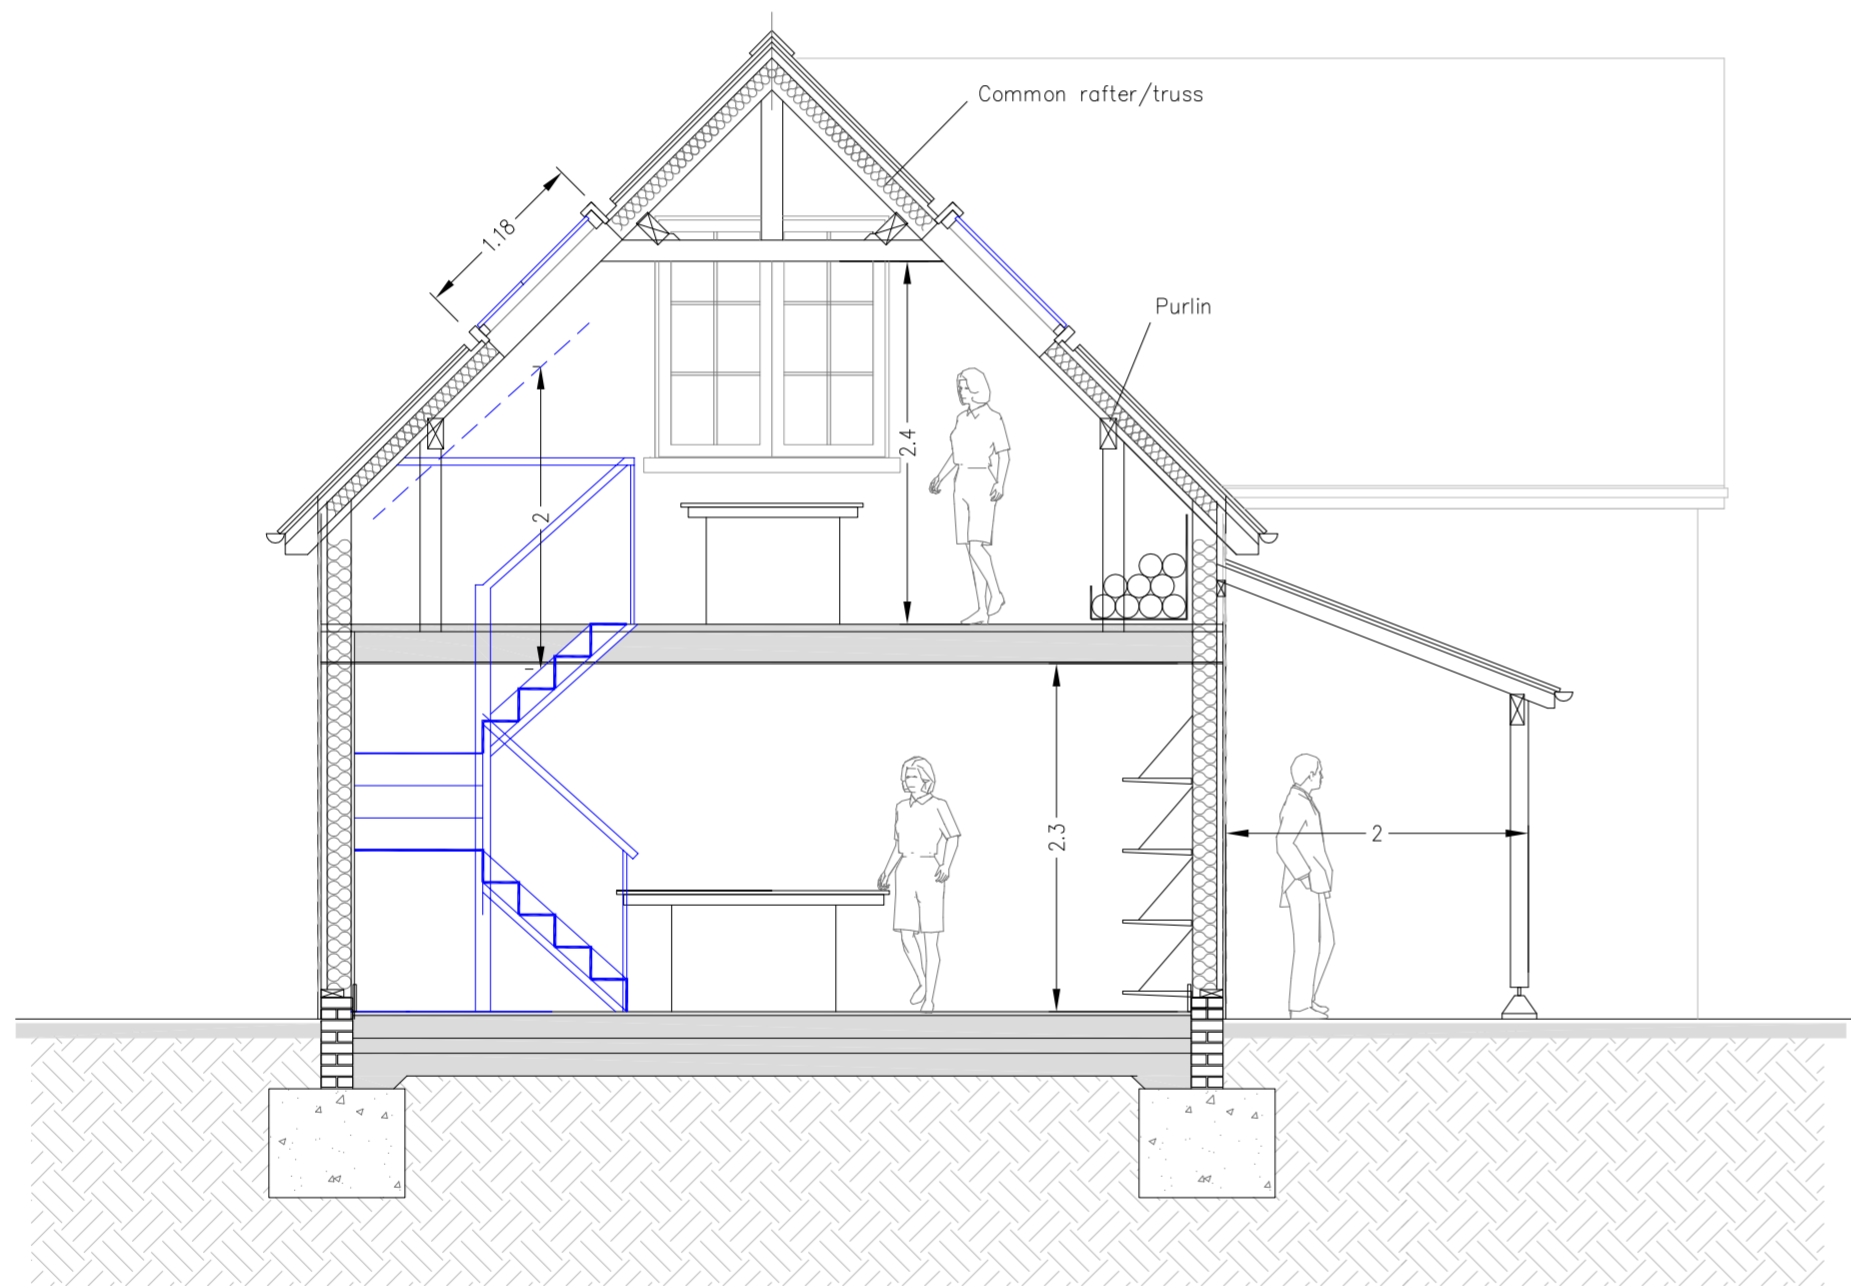

Section A-A

Section B-B

Title: Cross Sections			New Barn Farm Chedworth GL54 4NG
Dwg. No.: NBF 1-6	Filename: NBF-1	Scale: 1:50@A2	
Issued for: Planning	Date: 27.06.23	Client: Lucy Lane Fox Ltd	
Drawn by: Charles Board	Journeyman Draughting + Design 33 Lyeefield Rd. West Cheltenham Glos. GL53 9F7 T: 01242 524206 M: 07811 739727 E: charlesboard@hotmail.co.uk		