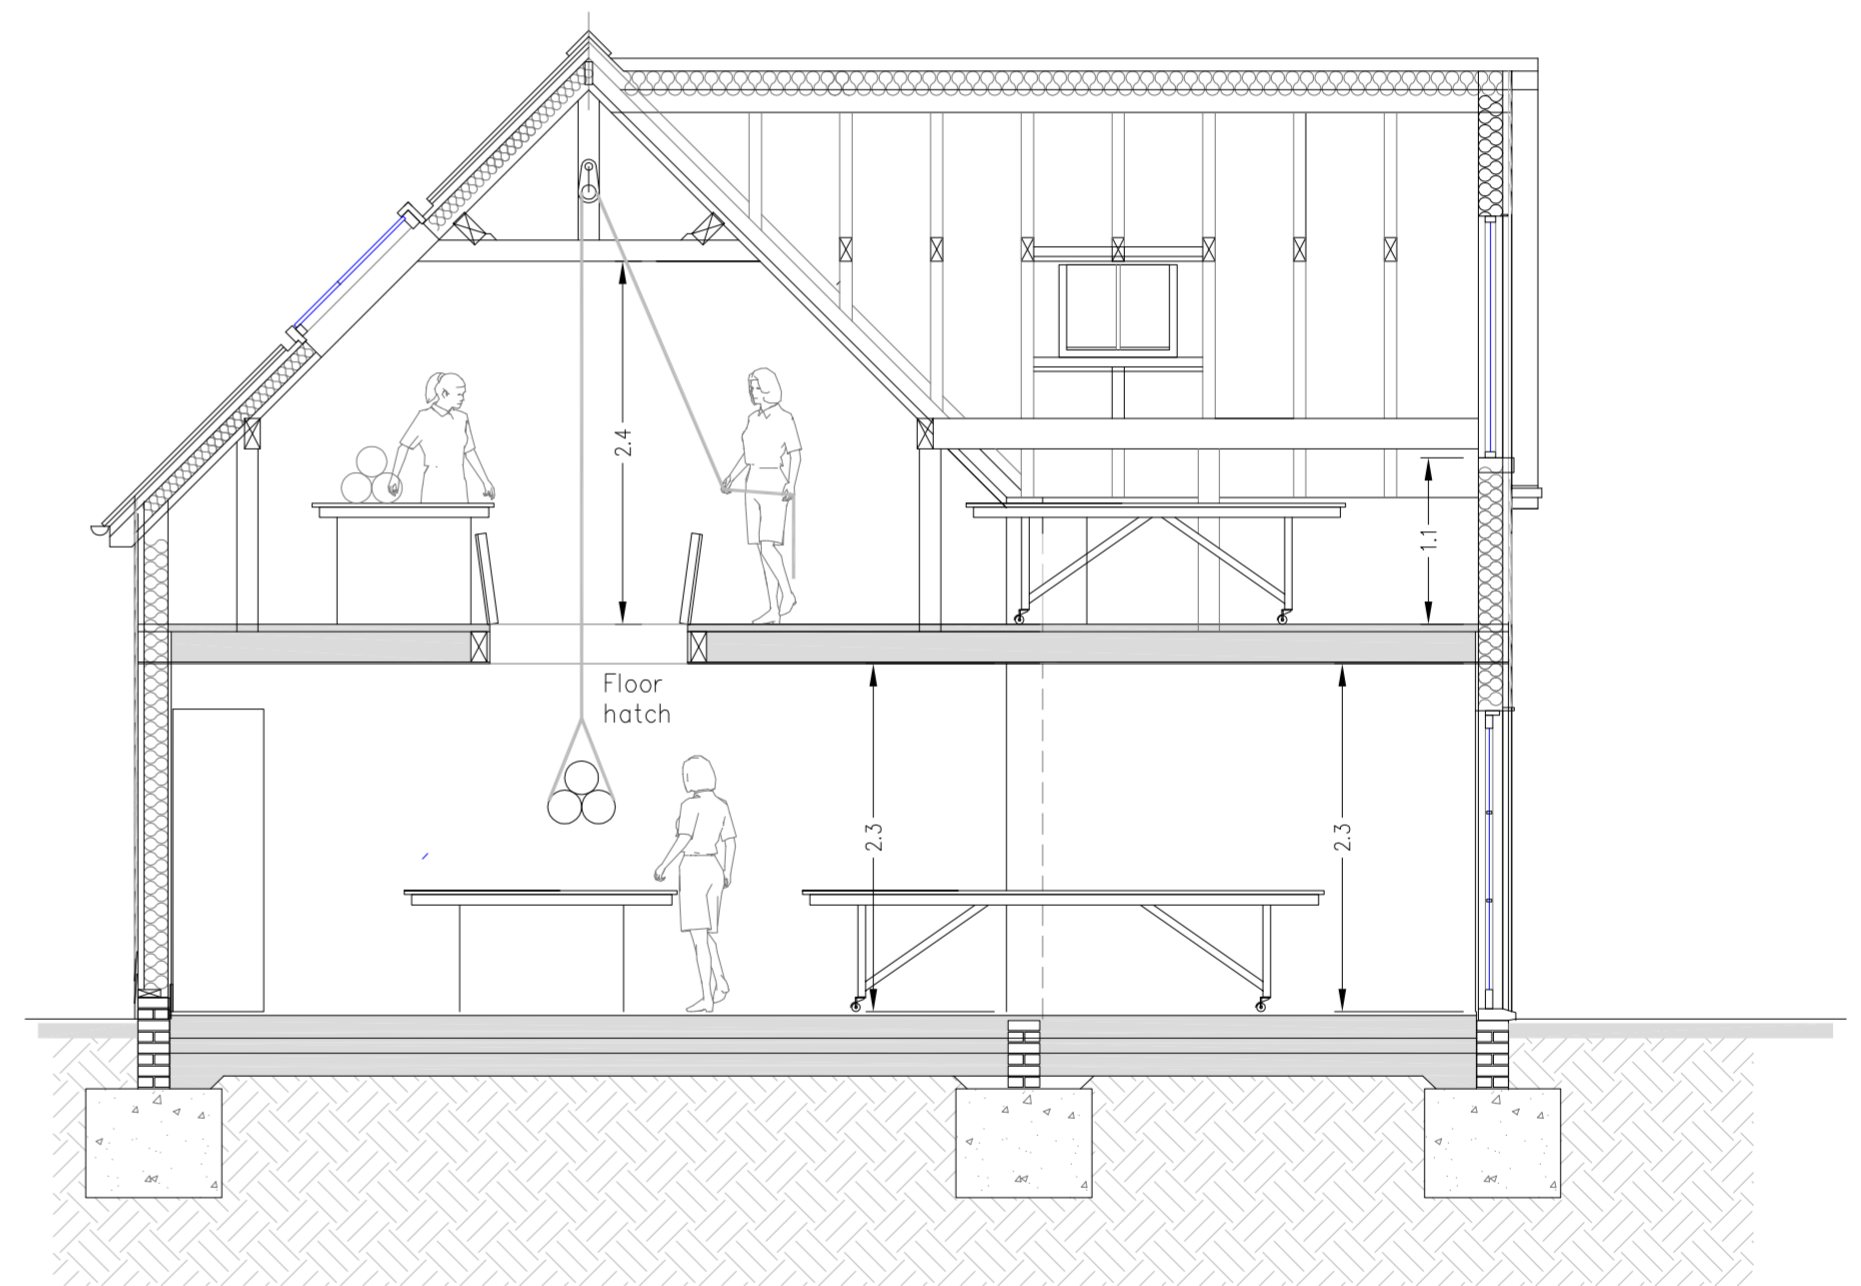

Section A-A

Section B-B

Title: Cross Sections			New Barn Farm Chedworth GL54 4NG
Dwg. No.: NBF 1-6	Filename: NBF-1	Scale: 1:50@A2	
Issued for: Planning	Date: 27.06.23	Client: Lucy Lane Fox Ltd	
Drawn by: Charles Board	Journeyman Draughting + Design 33 Lyeefield Rd. West Cheltenham Glos. GL53 9F7 T: 01242 524206 M: 07811 739727 E: charlesboard@hotmail.co.uk		