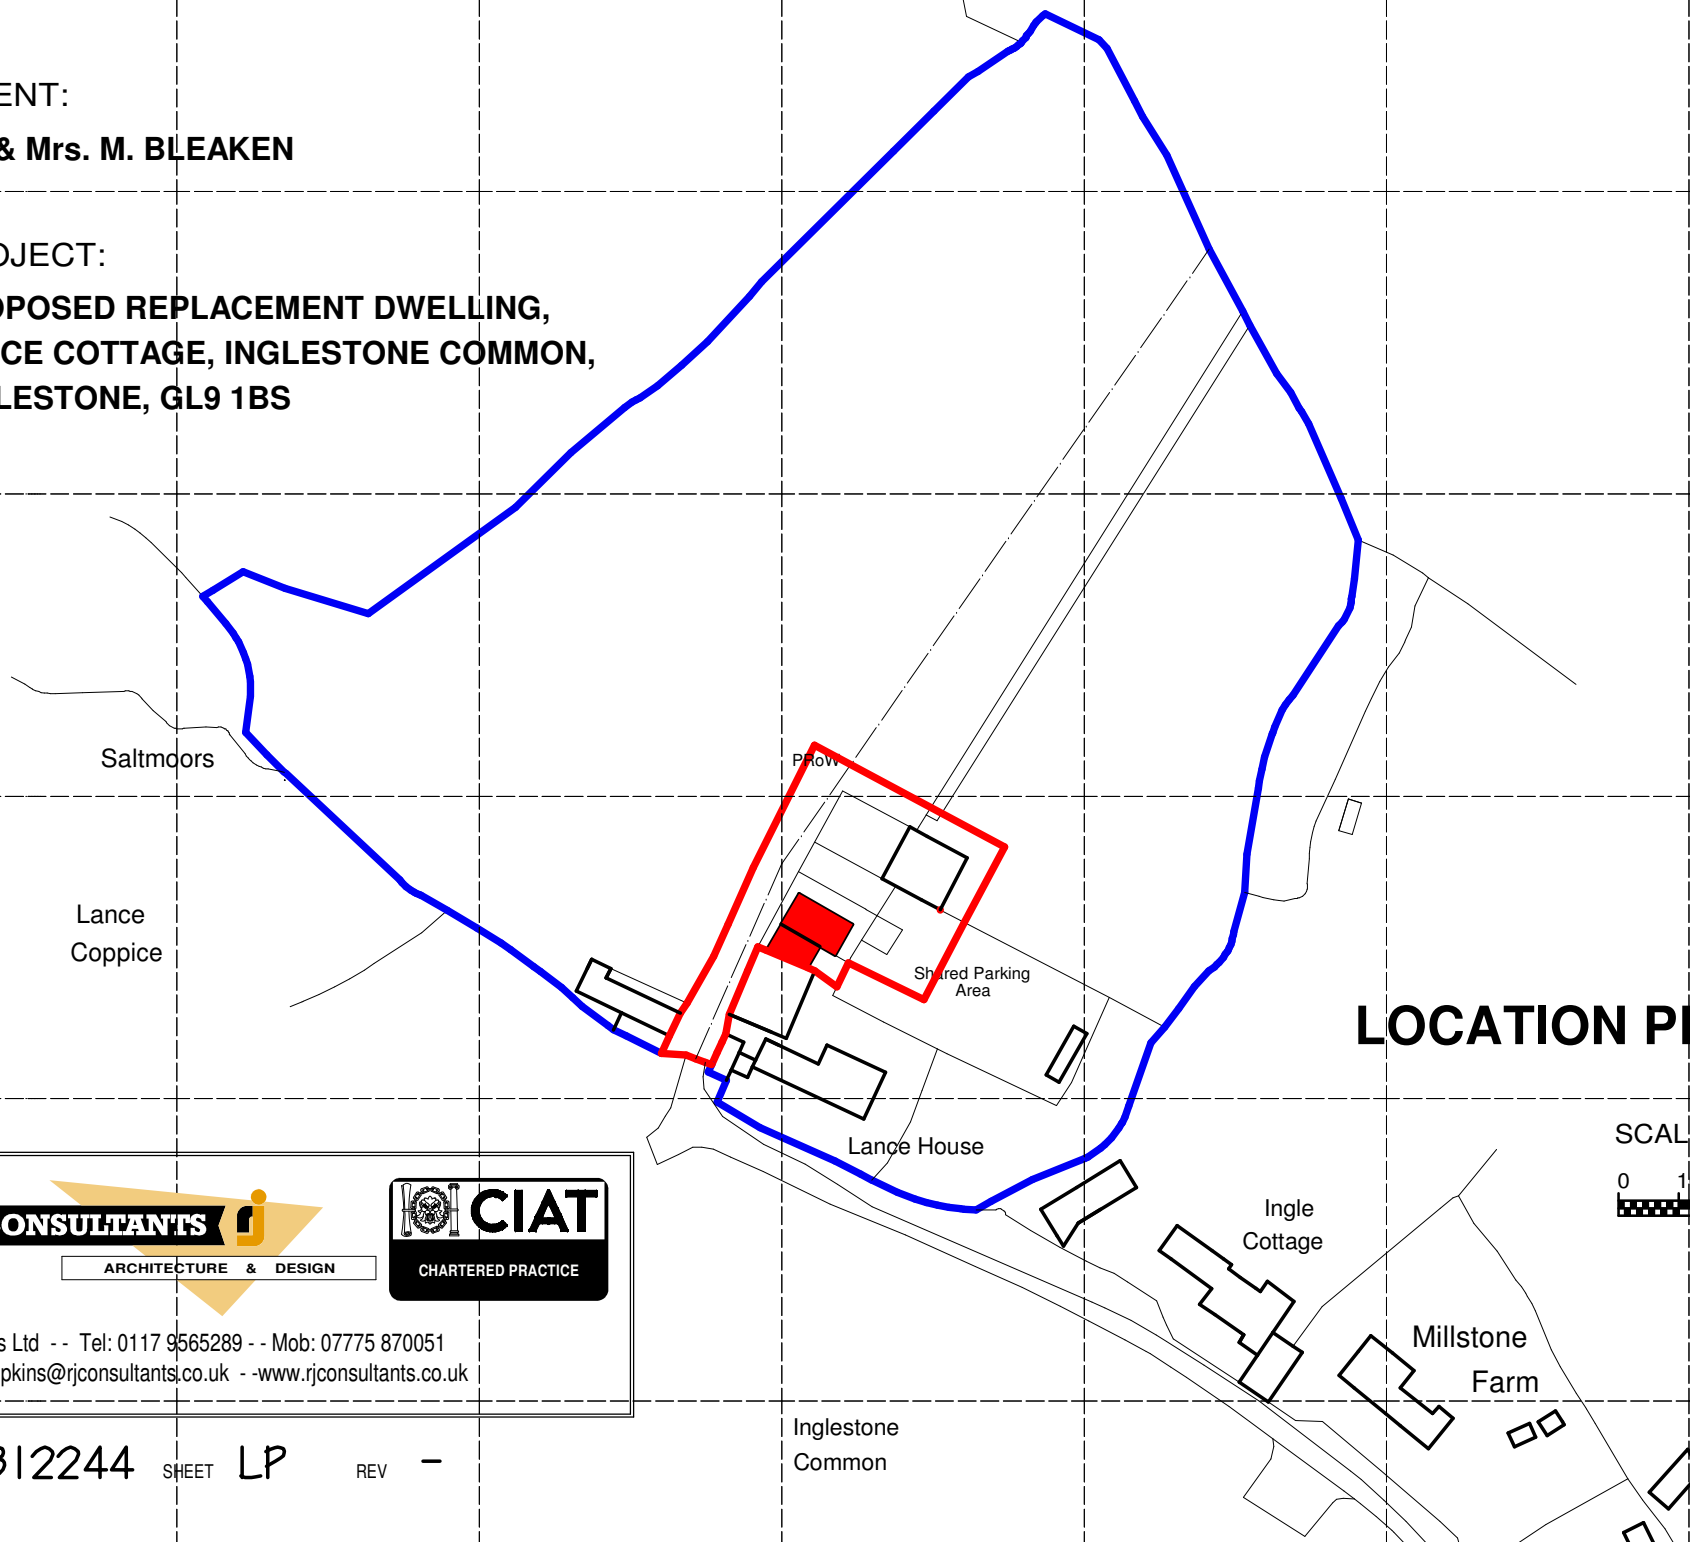

CLIENT:

**Mr. & Mrs. M. BLEAKEN**

PROJECT:

**PROPOSED REPLACEMENT DWELLING,  
LANCE COTTAGE, INGLESTONE COMMON,  
INGLESTONE, GL9 1BS**

# LOCATION PLAN 1:1250

SCALE 1:1250 @ A4

R & J Consultants Ltd -- Tel: 0117 9565289 -- Mob: 07775 870051  
EMAIL: richardhopkins@rjconsultants.co.uk -- www.rjconsultants.co.uk

Inglestone  
Common