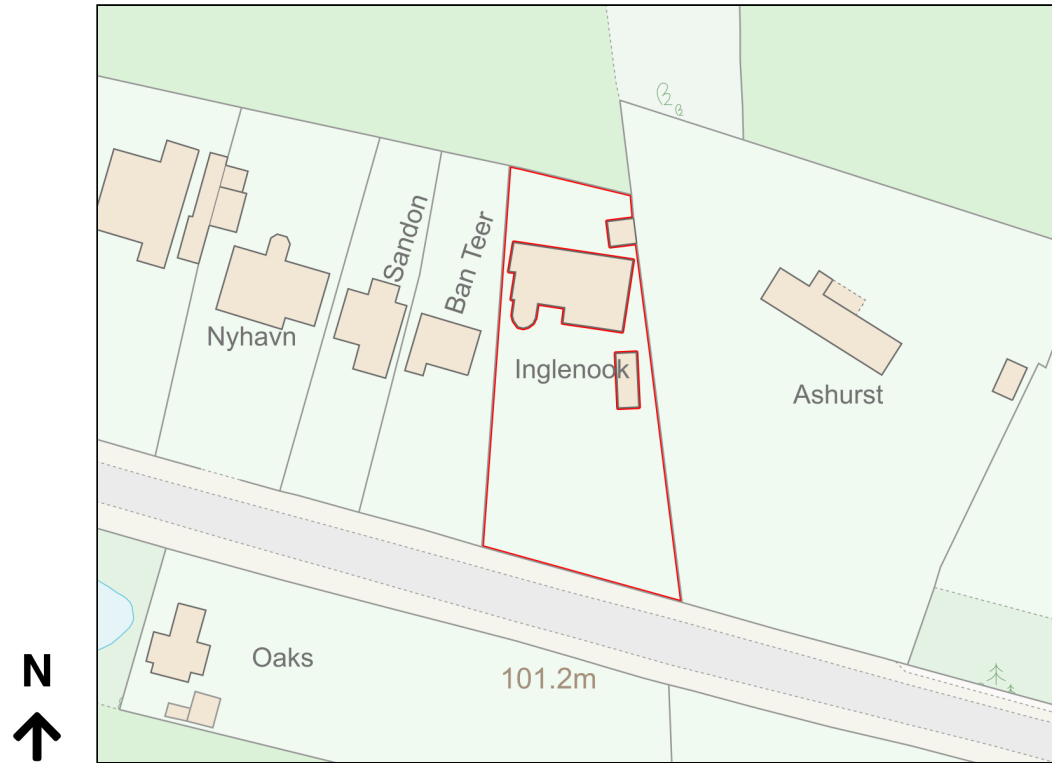

Location Plan

Site Address: **Inglenook, Hall Lane, Wrightington, WN6 9EL**

Date Produced: **10-Aug-2023**

Scale: **1:1250 @A4**

Planning Portal Reference: **PP-12371186v1**