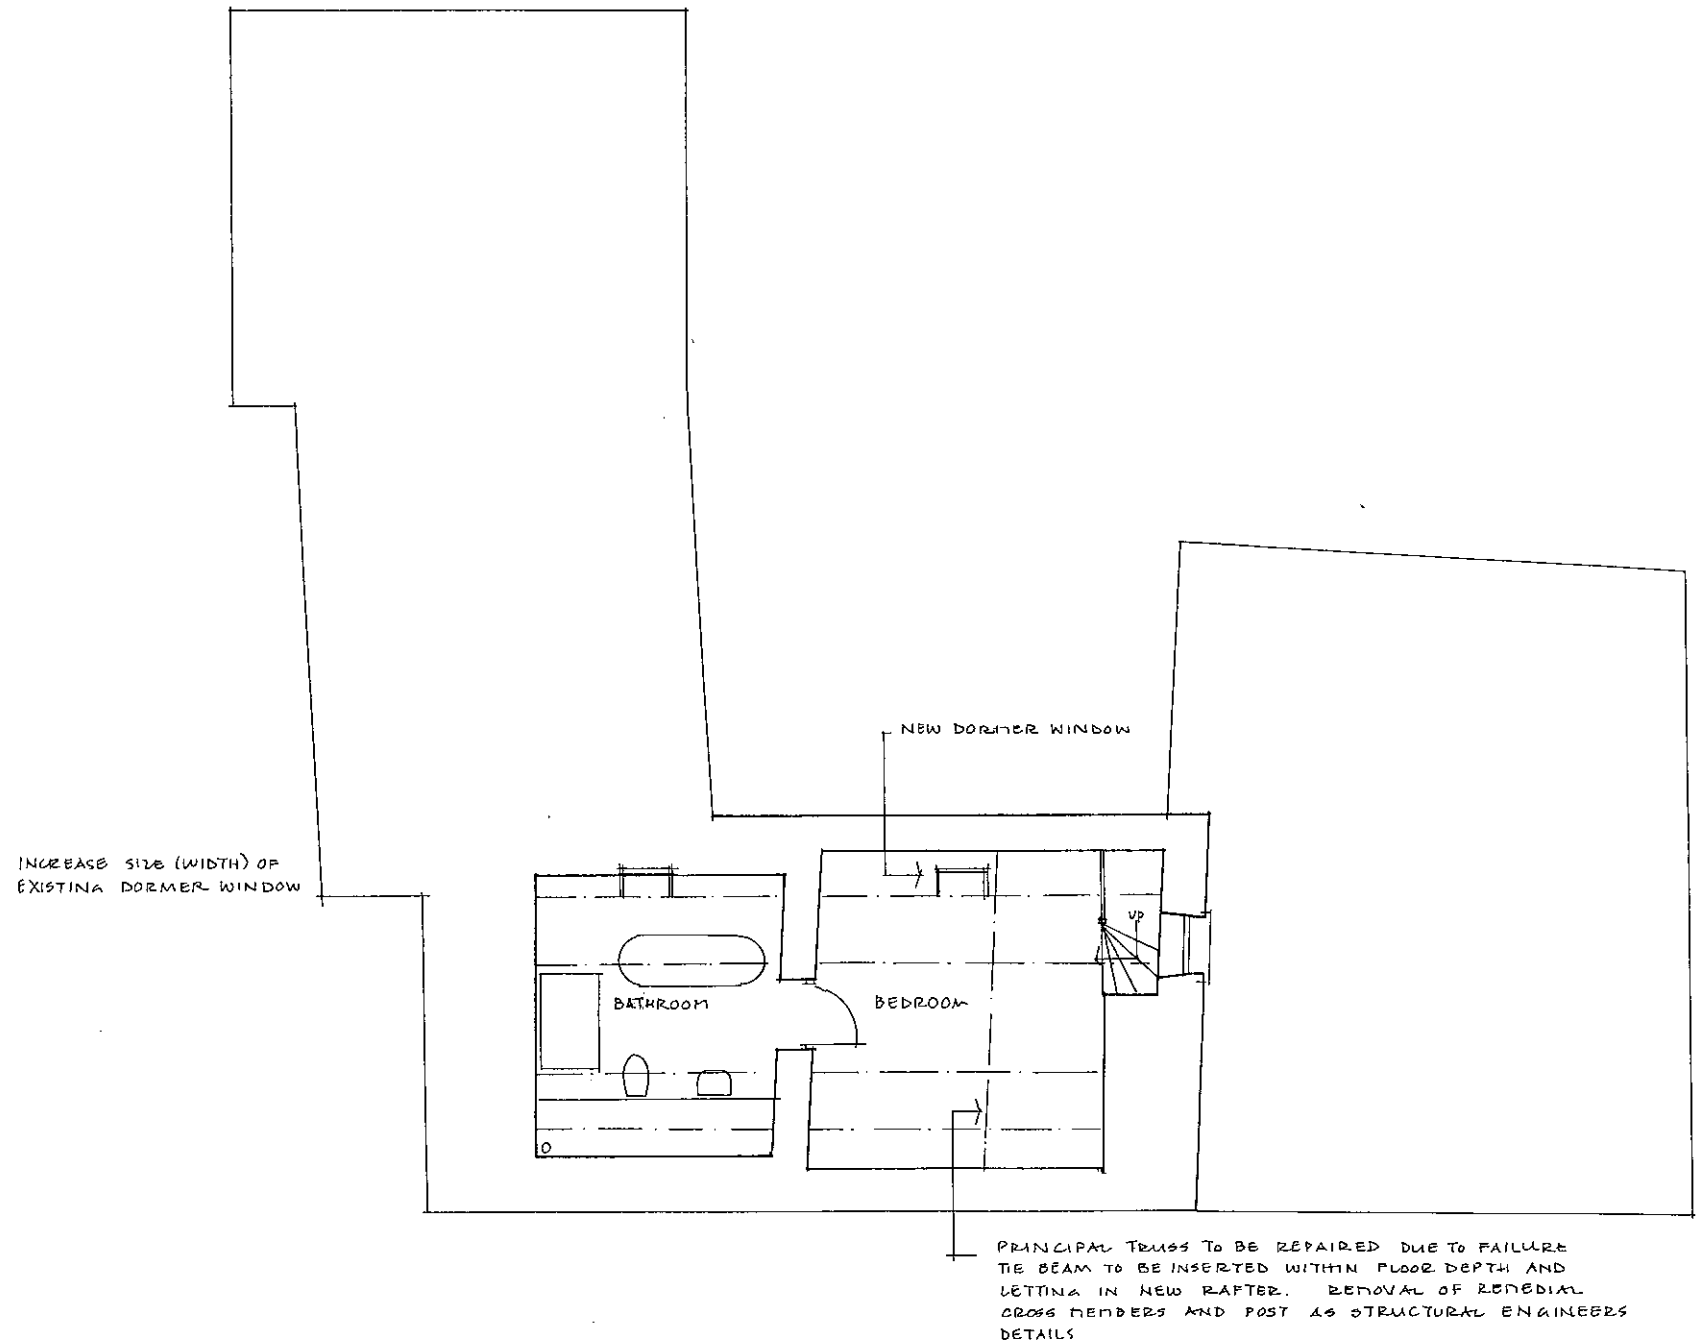

LOFT PLAN

THE LODGE OVER NORTON PARK
PROPOSED PLANS

954/10 1:100 @ A3 APRIL 2023

Julie Barnes Architect