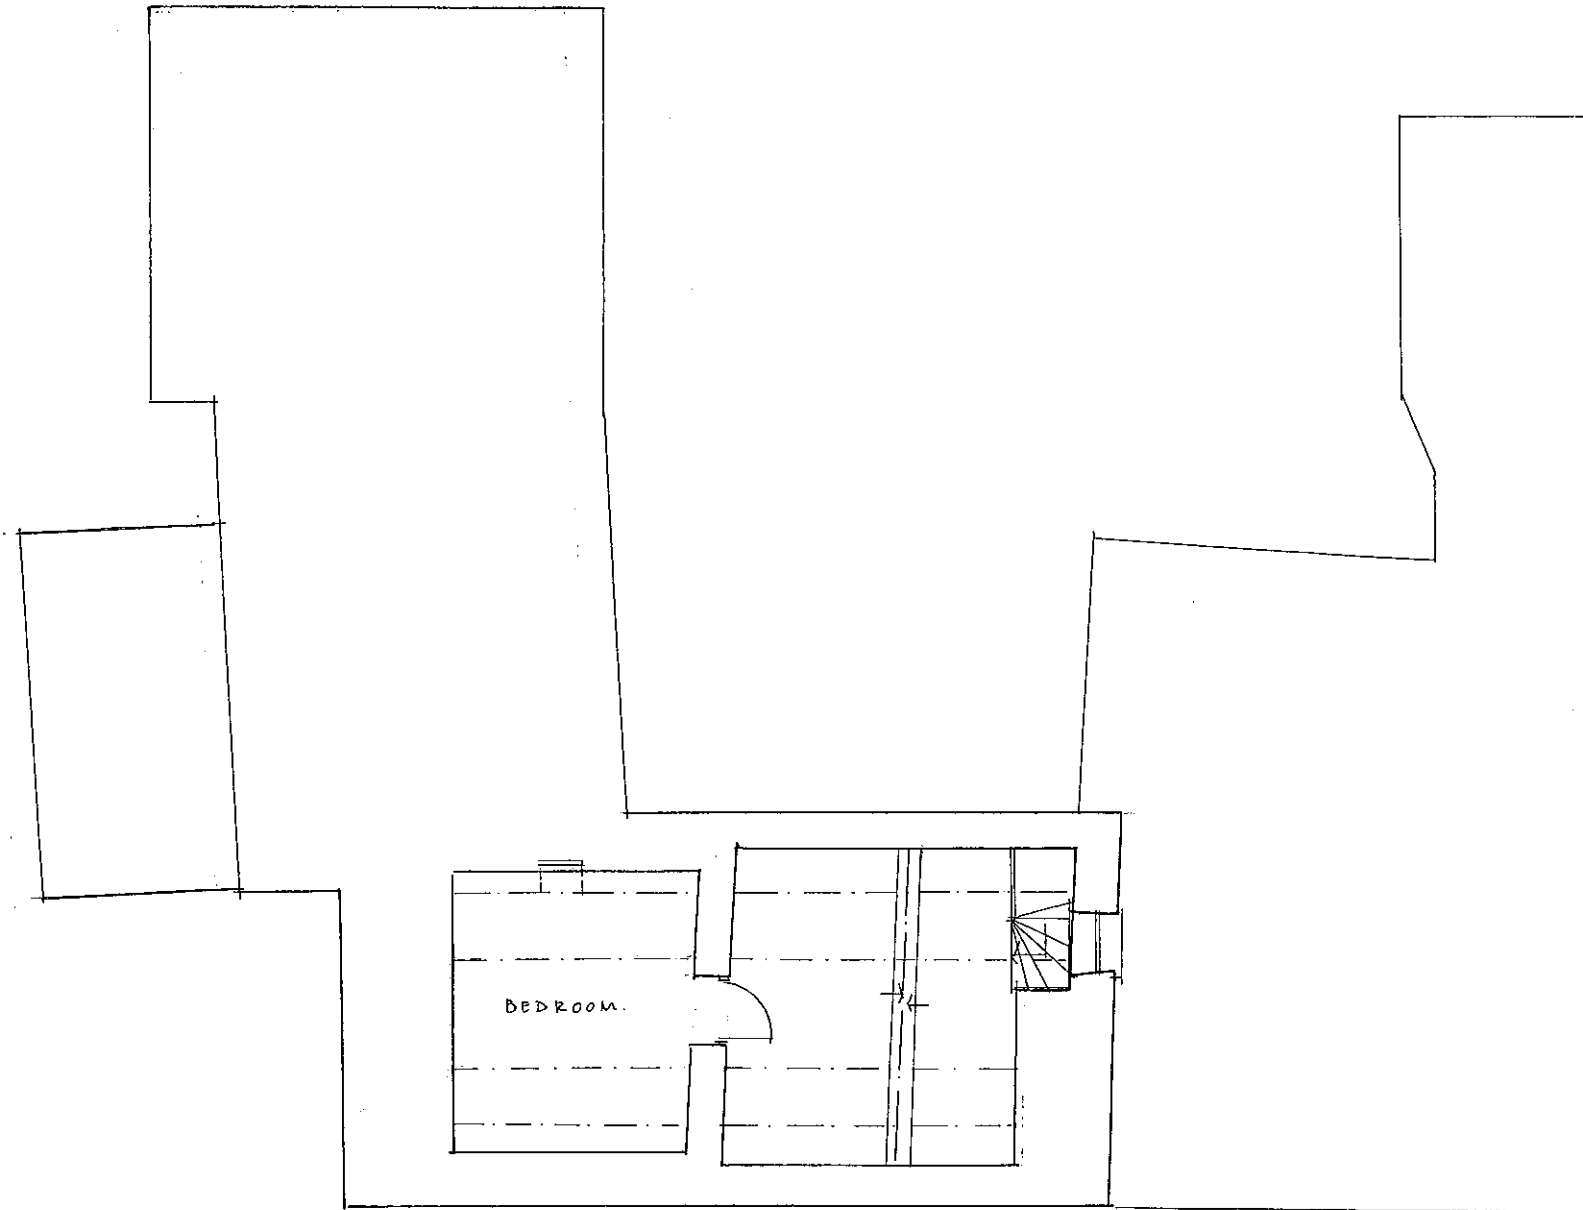

LOFT PLAN

THE LODGE OVER NORTON PARK
EXISTING PLANS

954 / 04 1:100 @ A3 JULY 2022

Julie Barnes Architect