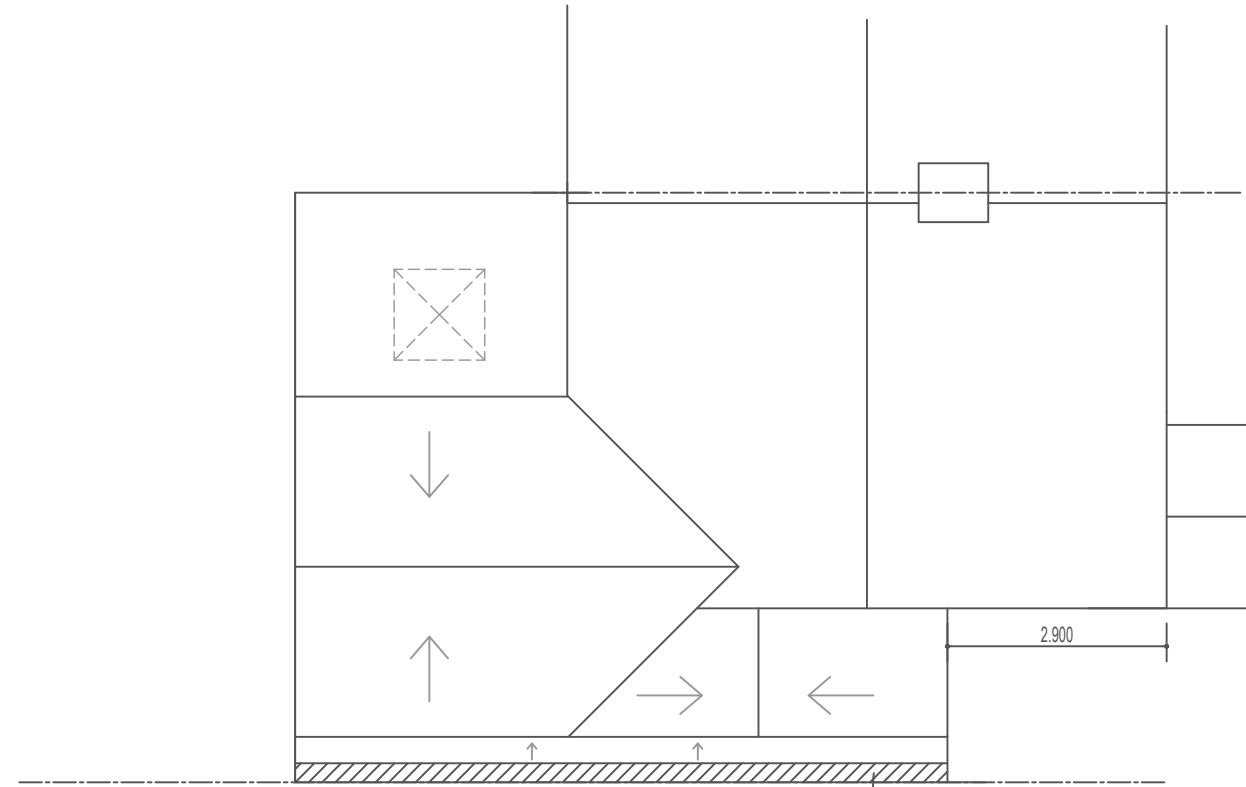

Proposed Roof Plan

Wall on boundary