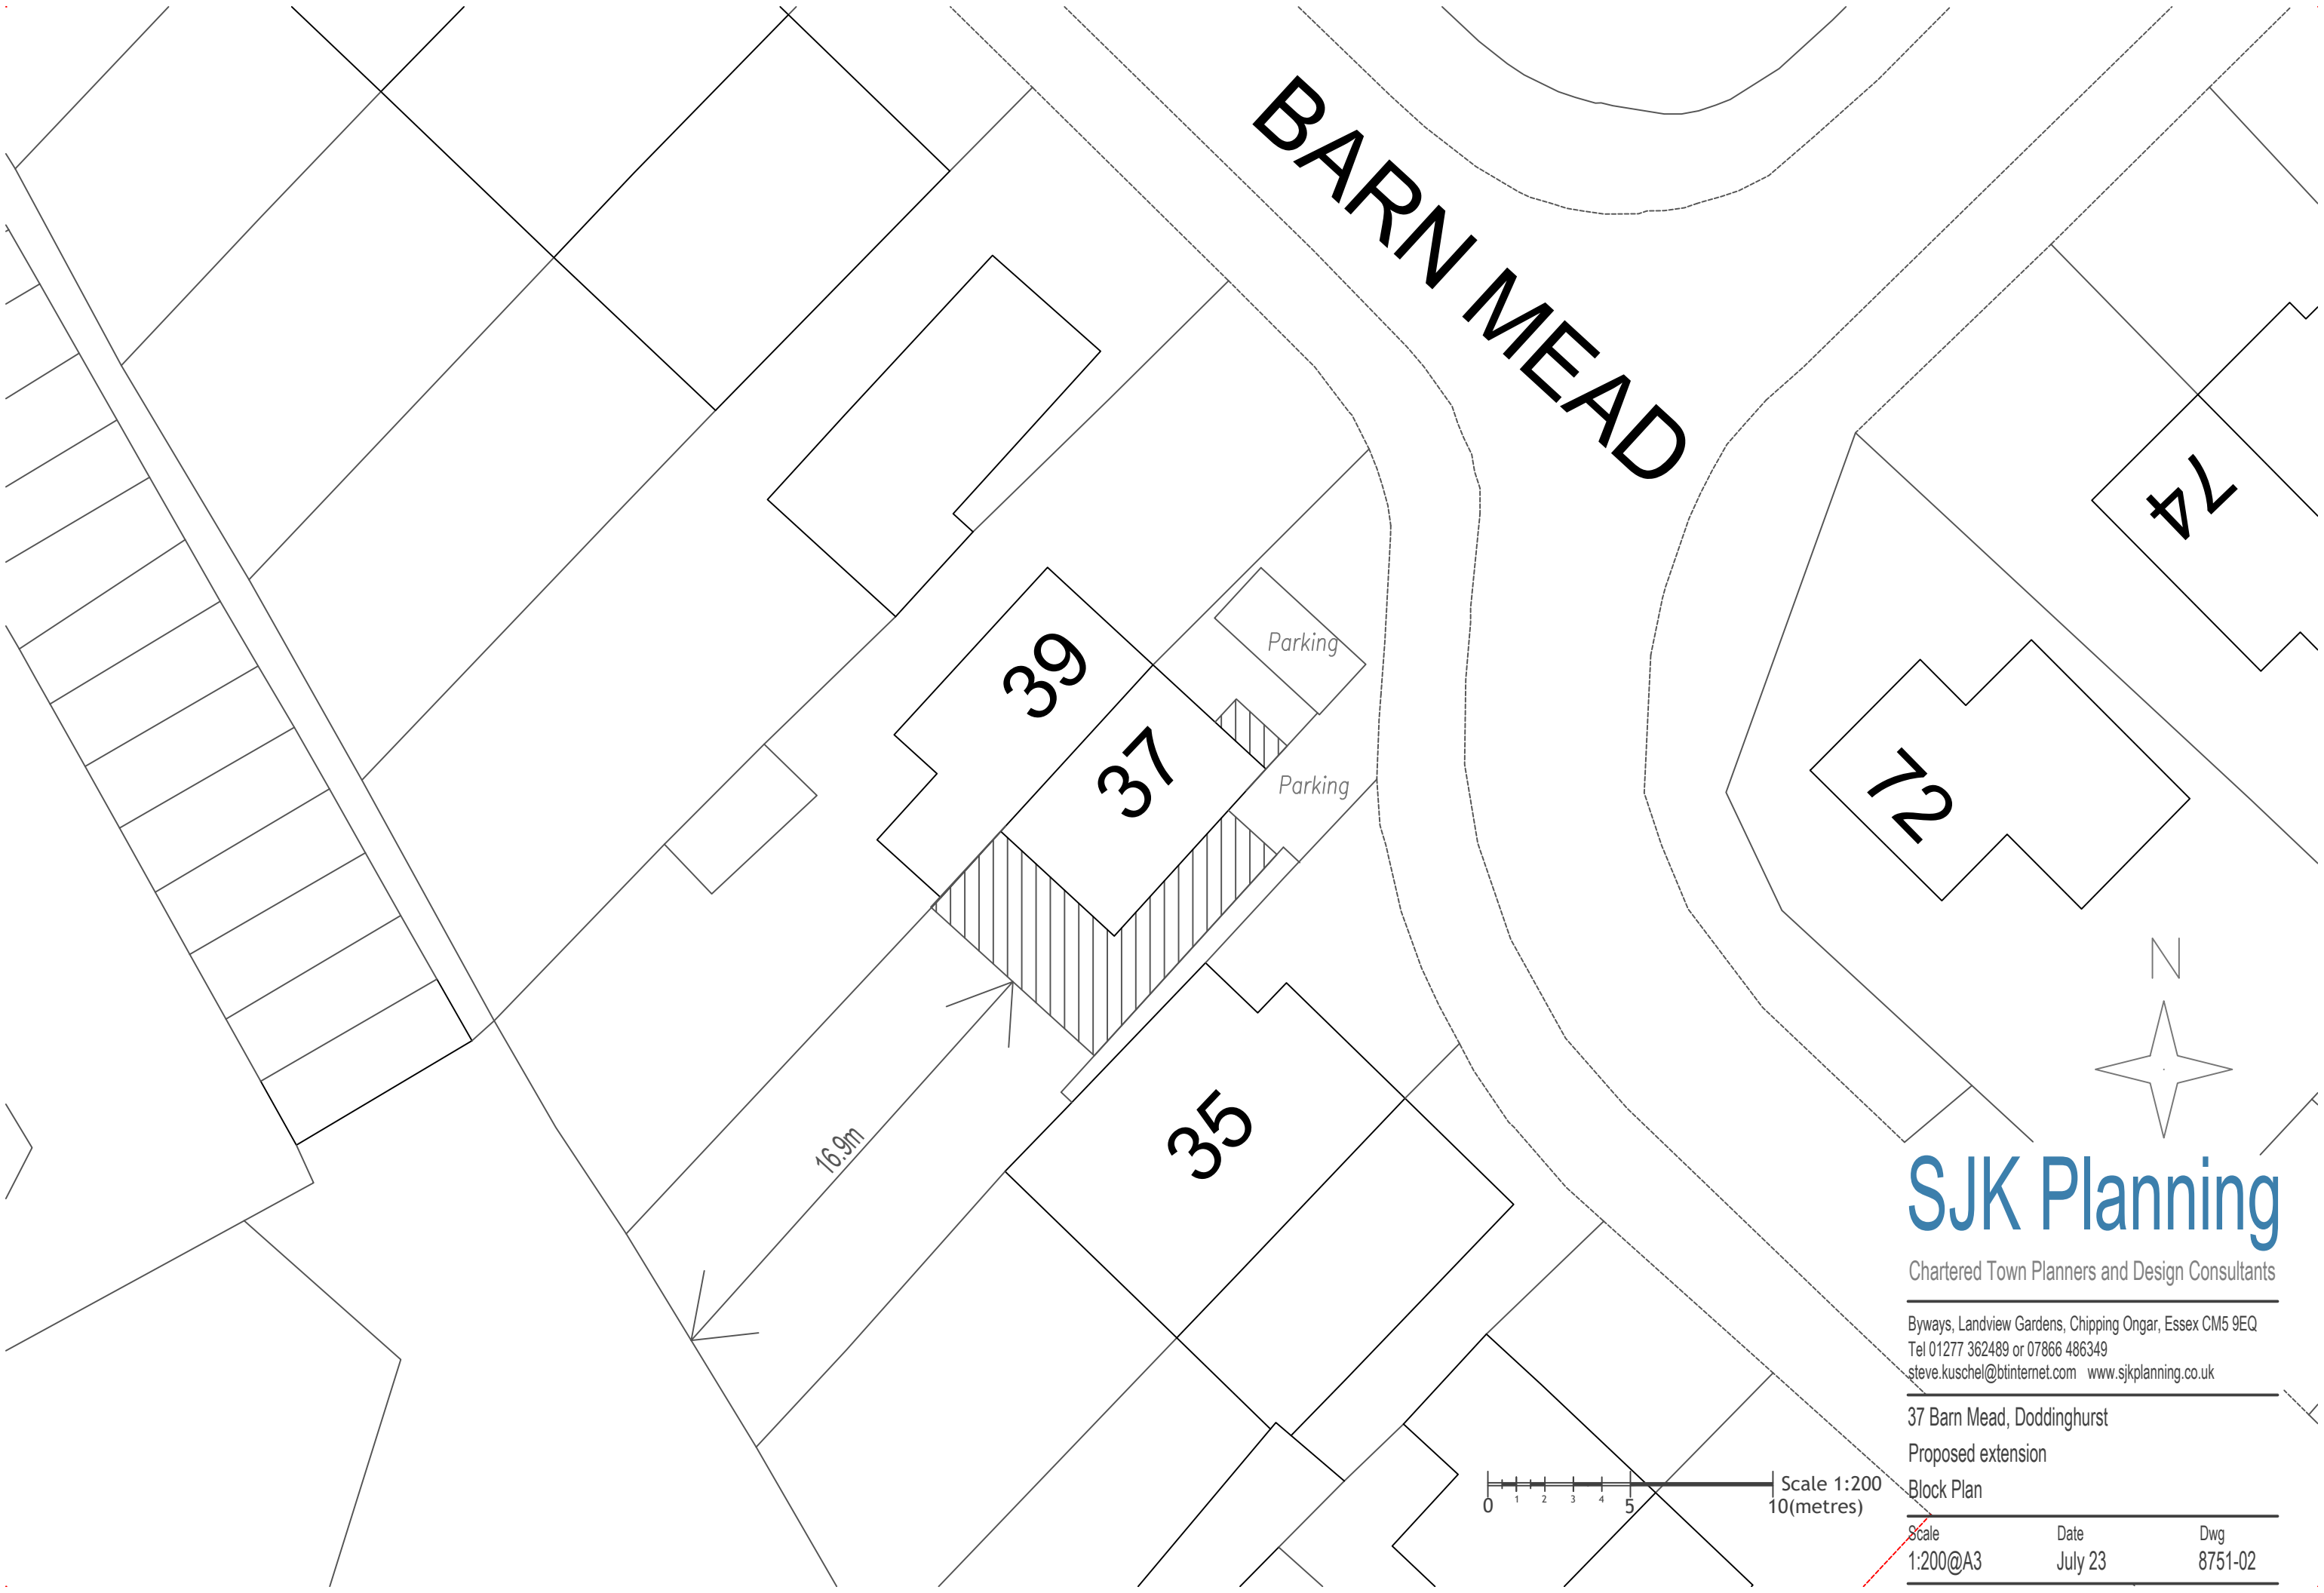

BARN MEAD

16.9m

39

37

35

42

47

Parking

37 Barn Mead, Doddinghurst

Proposed extension

Block Plan

Scale 1:200
10(metres)

Scale	Date	Dwg
1:200@A3	July 23	8751-02