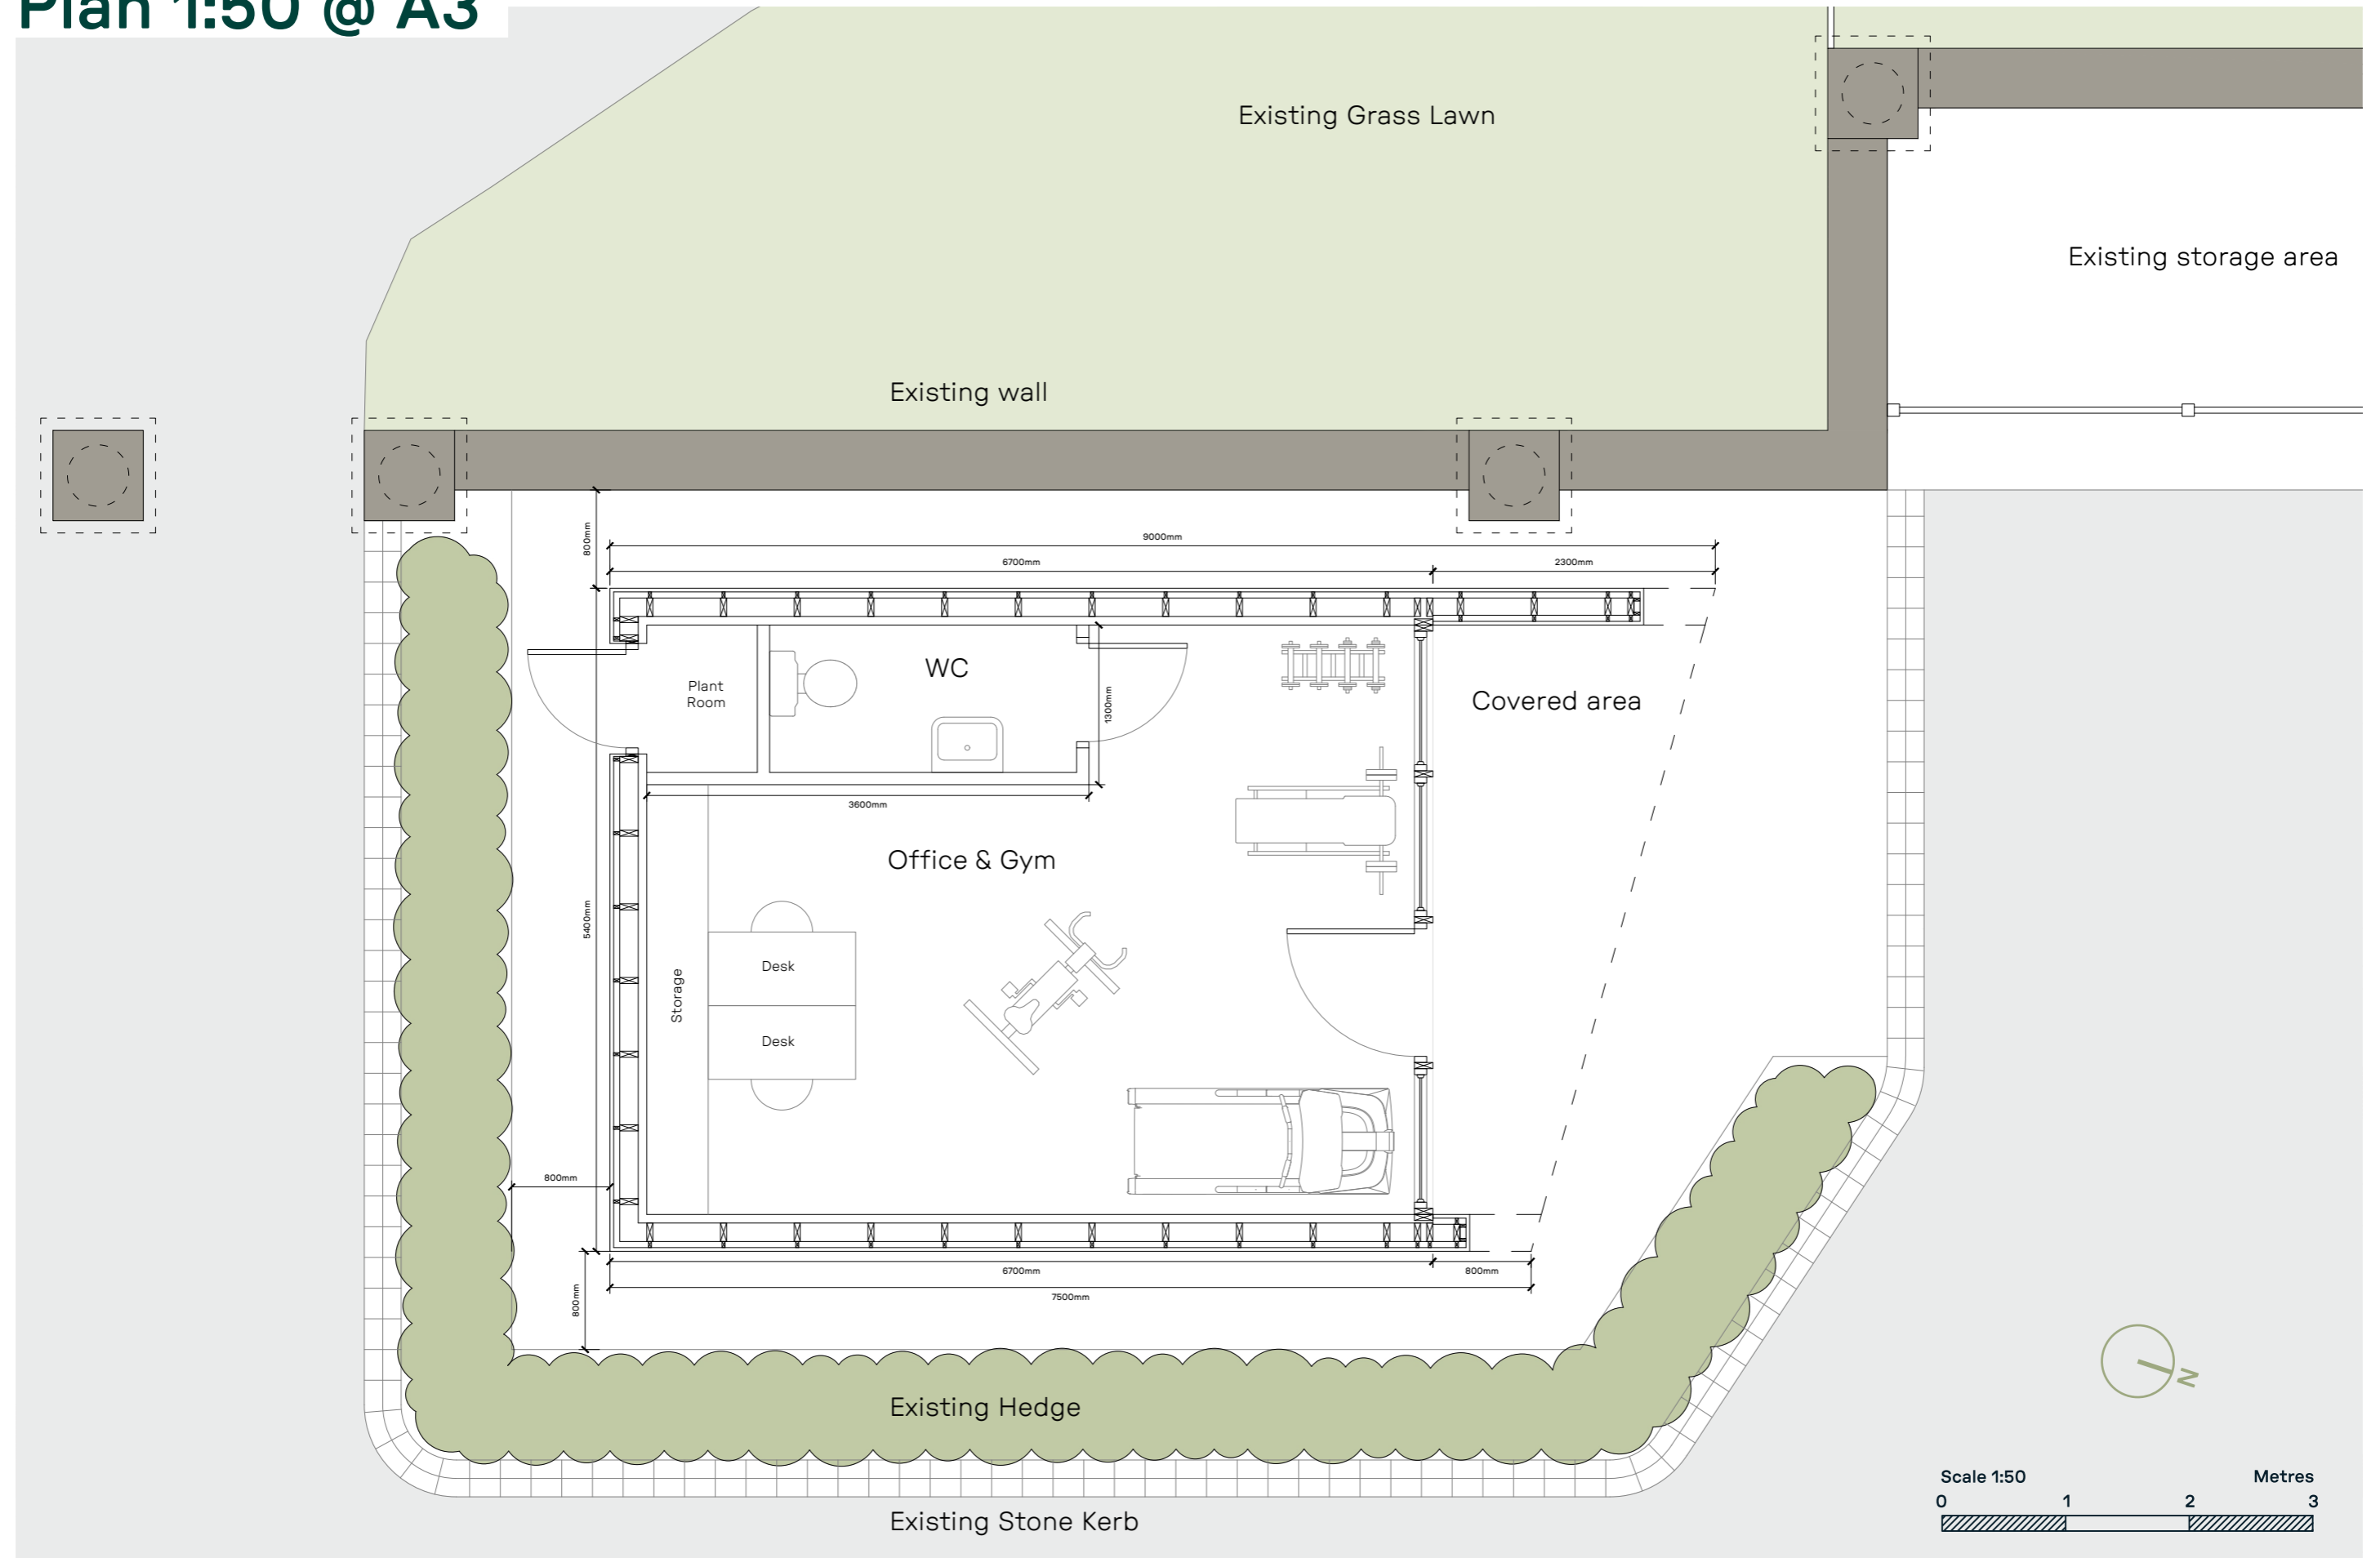

Dawing Package

East Lodge Garden Room

Mr and Mrs Hill

July 2023

Location plan 1:1250 @ A3

Site plan 1:500 @ A3

Proposed site plan 1:500 @ A3

Plan 1:50 @ A3

Roof Plan 1:50

Elevations 1:50 @ A3

East Elevation

North Elevation

Elevations 1:50 @ A3

West Elevation

South Elevation

We are rural