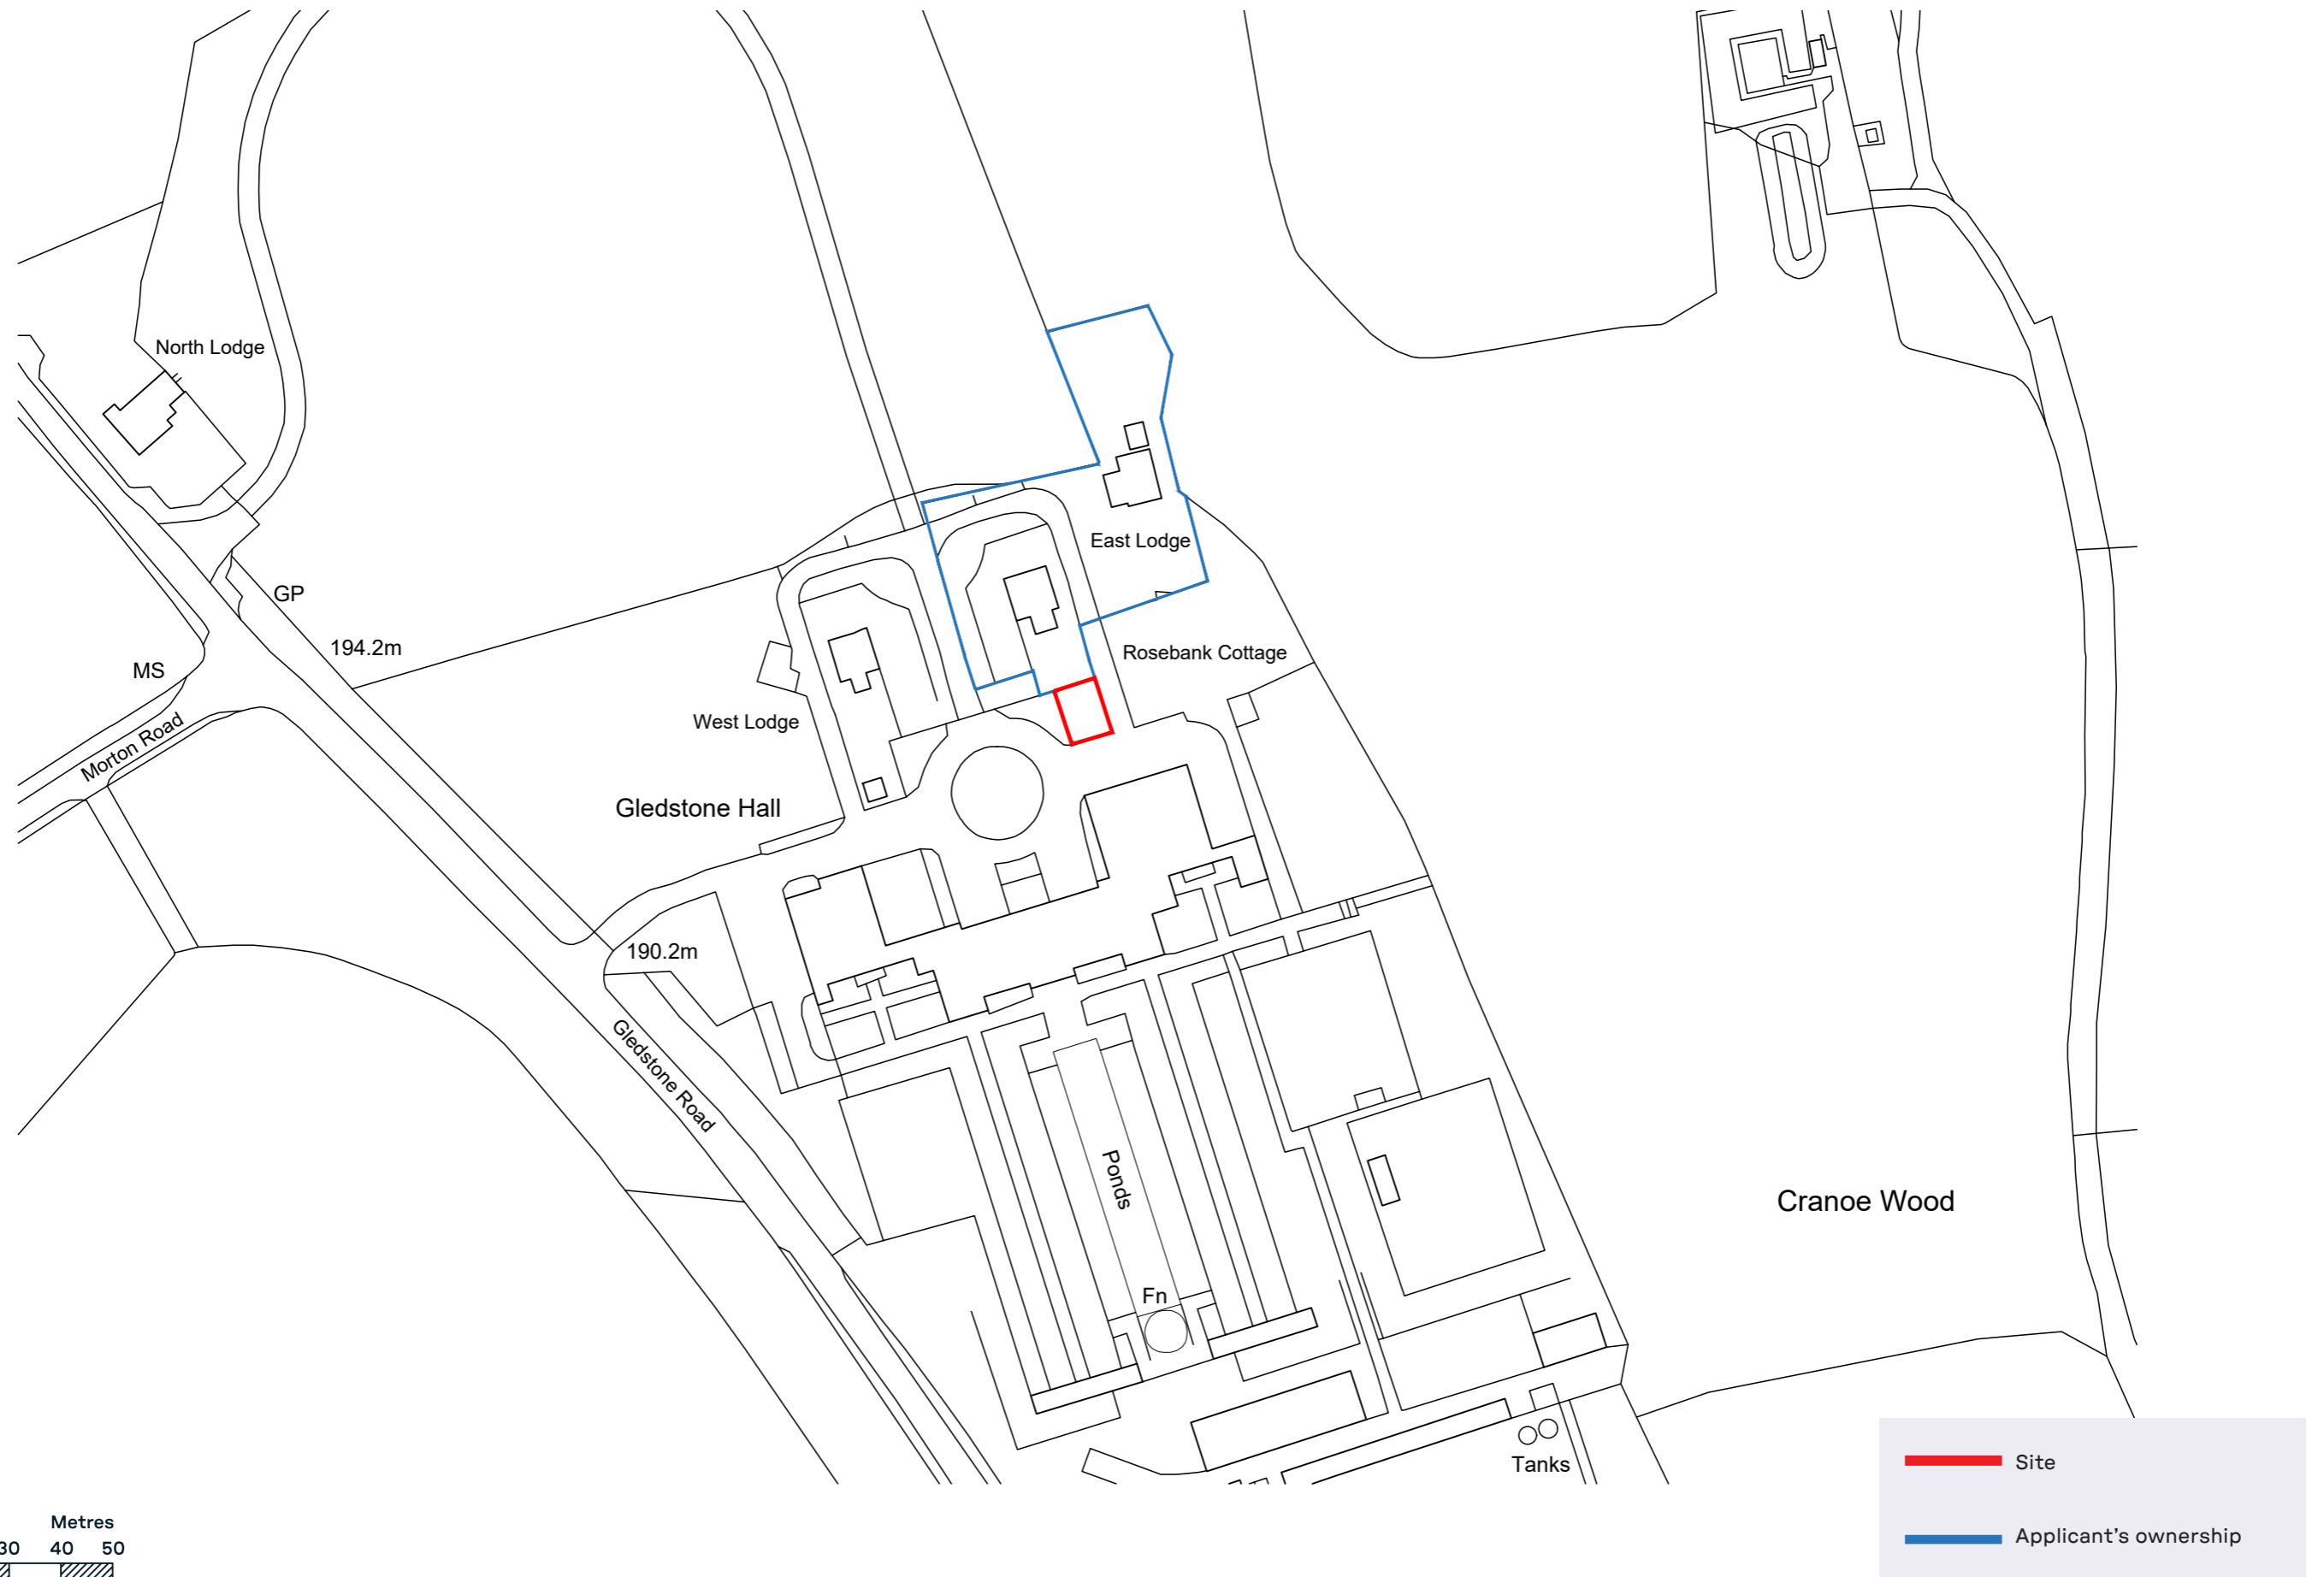

Dawing Package

East Lodge Garden Room

Mr and Mrs Hill

July 2023

Location plan 1:1250 @ A3

Site plan 1:500 @ A3

Proposed site plan 1:500 @ A3

Plan 1:50 @ A3

Roof Plan 1:50

Elevations 1:50 @ A3

East Elevation

North Elevation

Elevations 1:50 @ A3

West Elevation

South Elevation

We are rural