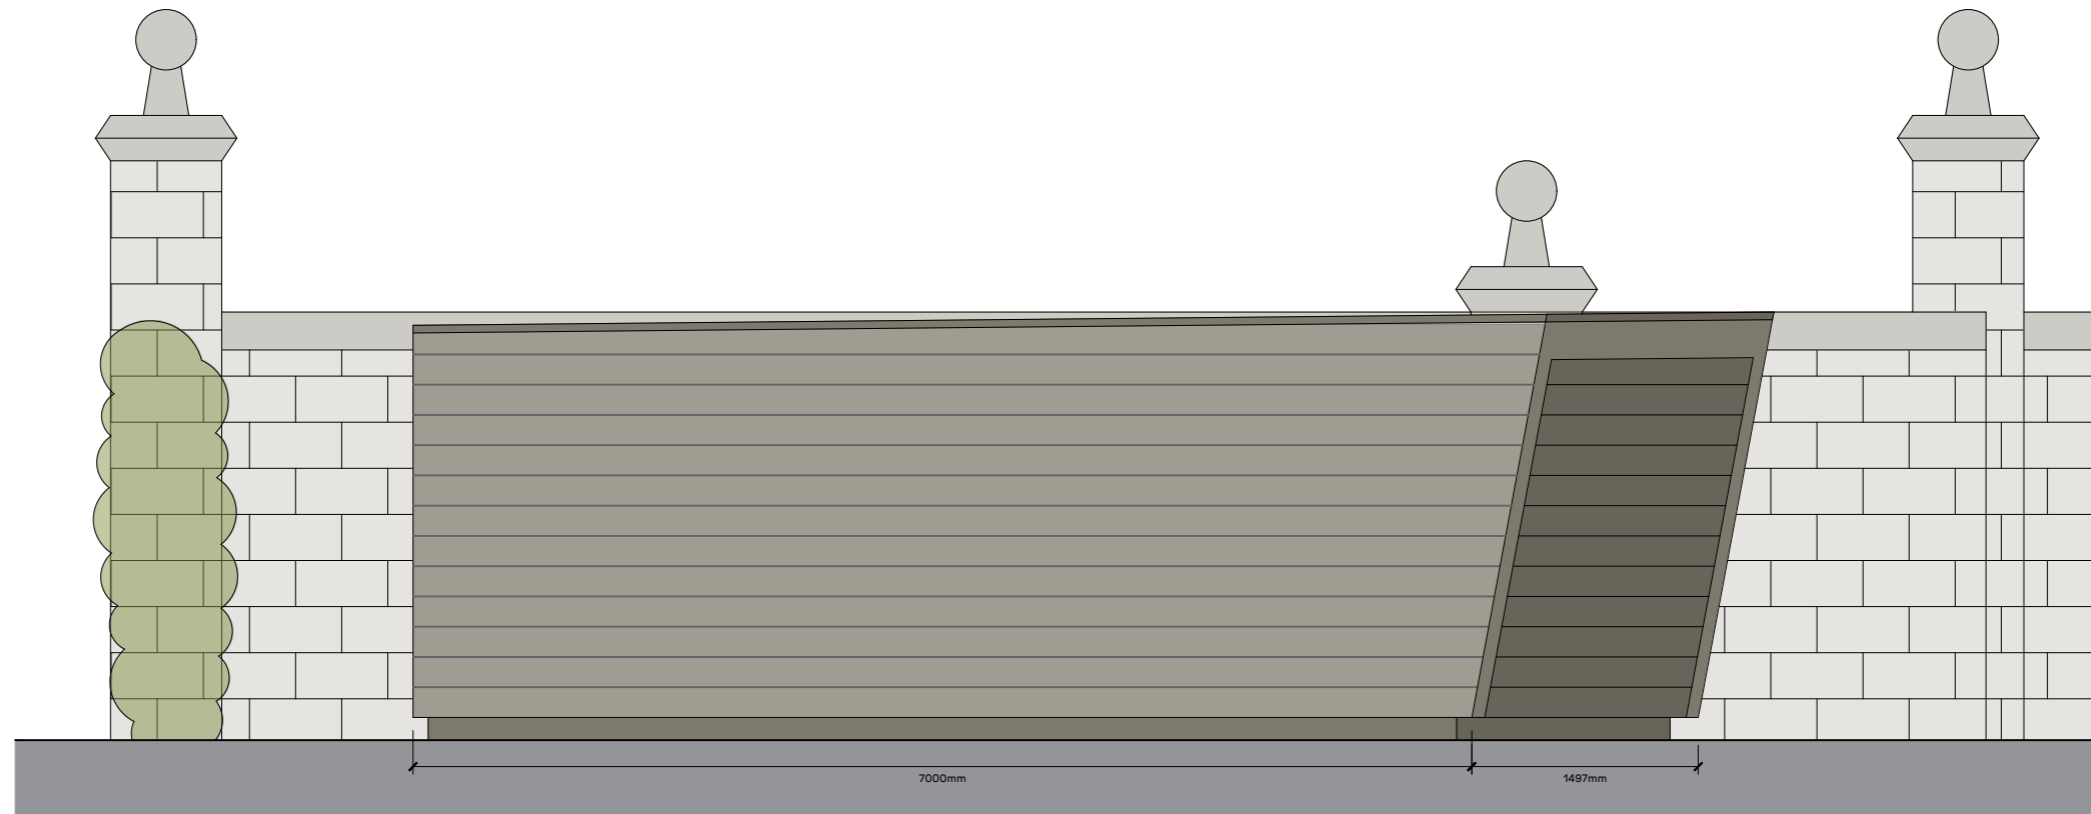

Dawing Package

East Lodge Garden Room

Mr and Mrs Hill

July 2023

Location plan 1:1250 @ A3

Site plan 1:500 @ A3

Proposed site plan 1:500 @ A3

Plan 1:50 @ A3

Roof Plan 1:50

Elevations 1:50 @ A3

East Elevation

North Elevation

Elevations 1:50 @ A3

West Elevation

South Elevation

We are rural