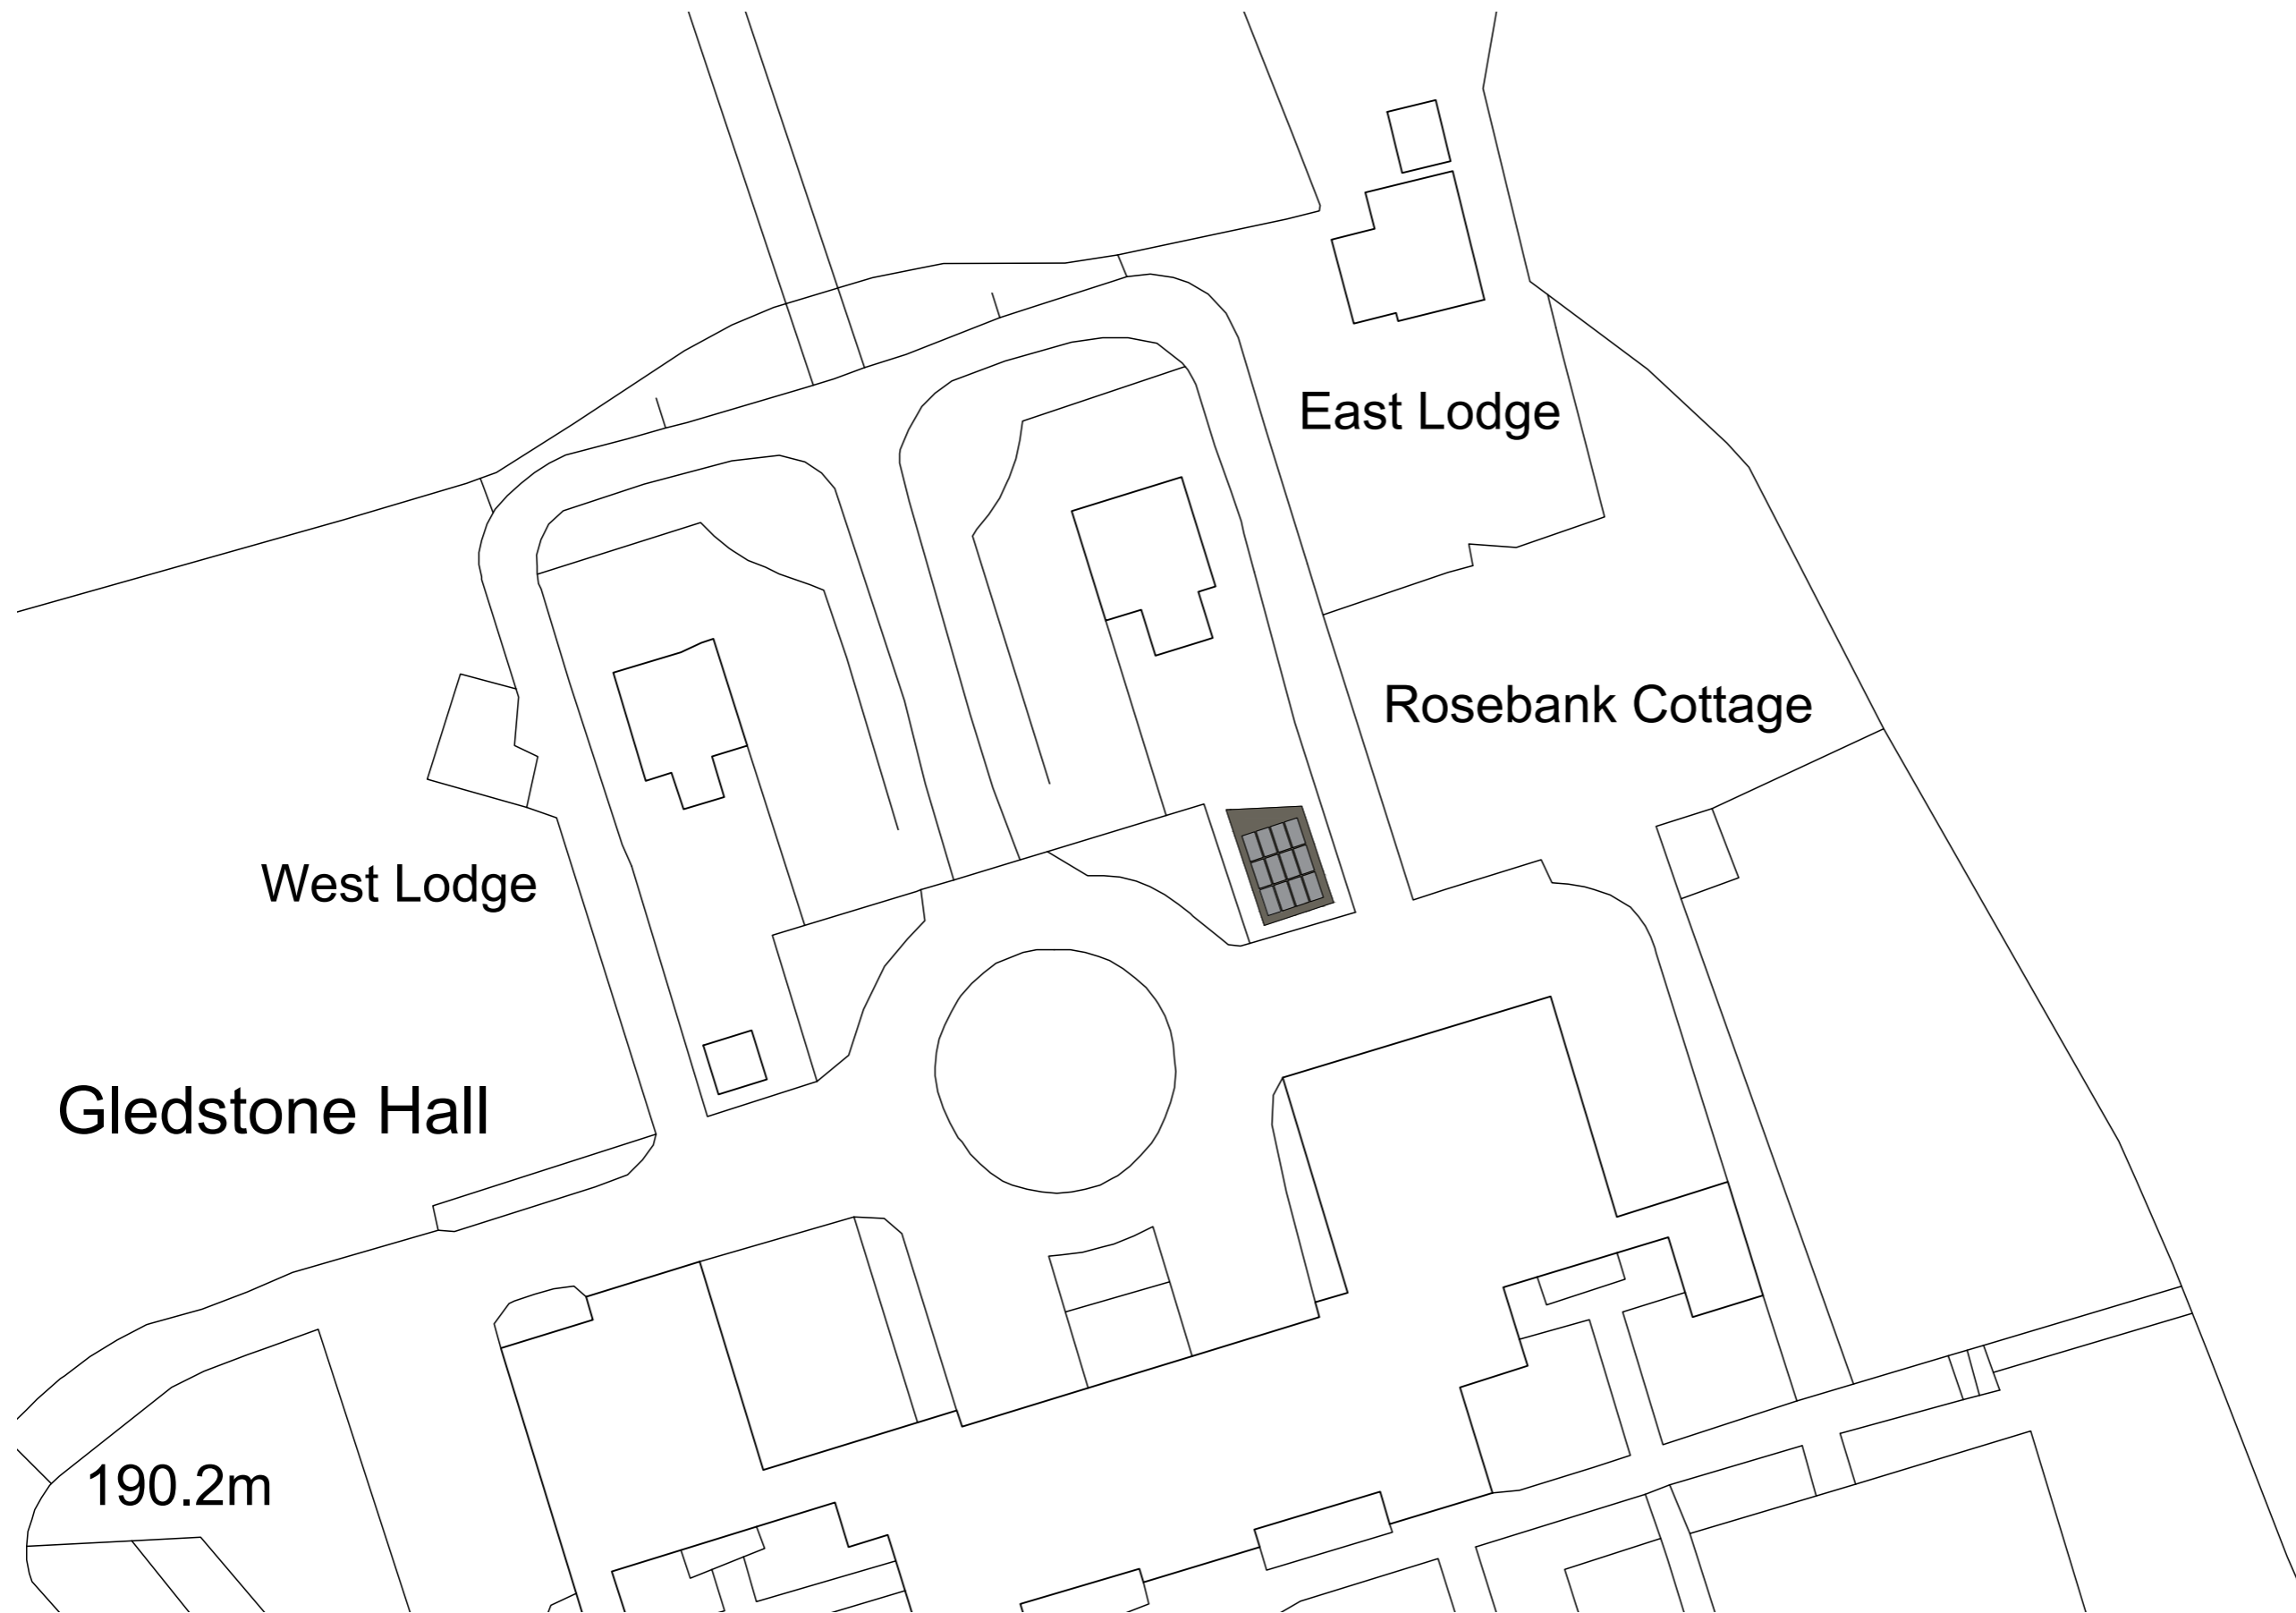

Dawing Package

East Lodge Garden Room

Mr and Mrs Hill

July 2023

Location plan 1:1250 @ A3

Site plan 1:500 @ A3

Proposed site plan 1:500 @ A3

Plan 1:50 @ A3

Roof Plan 1:50

Elevations 1:50 @ A3

East Elevation

North Elevation

Elevations 1:50 @ A3

West Elevation

South Elevation

We are rural