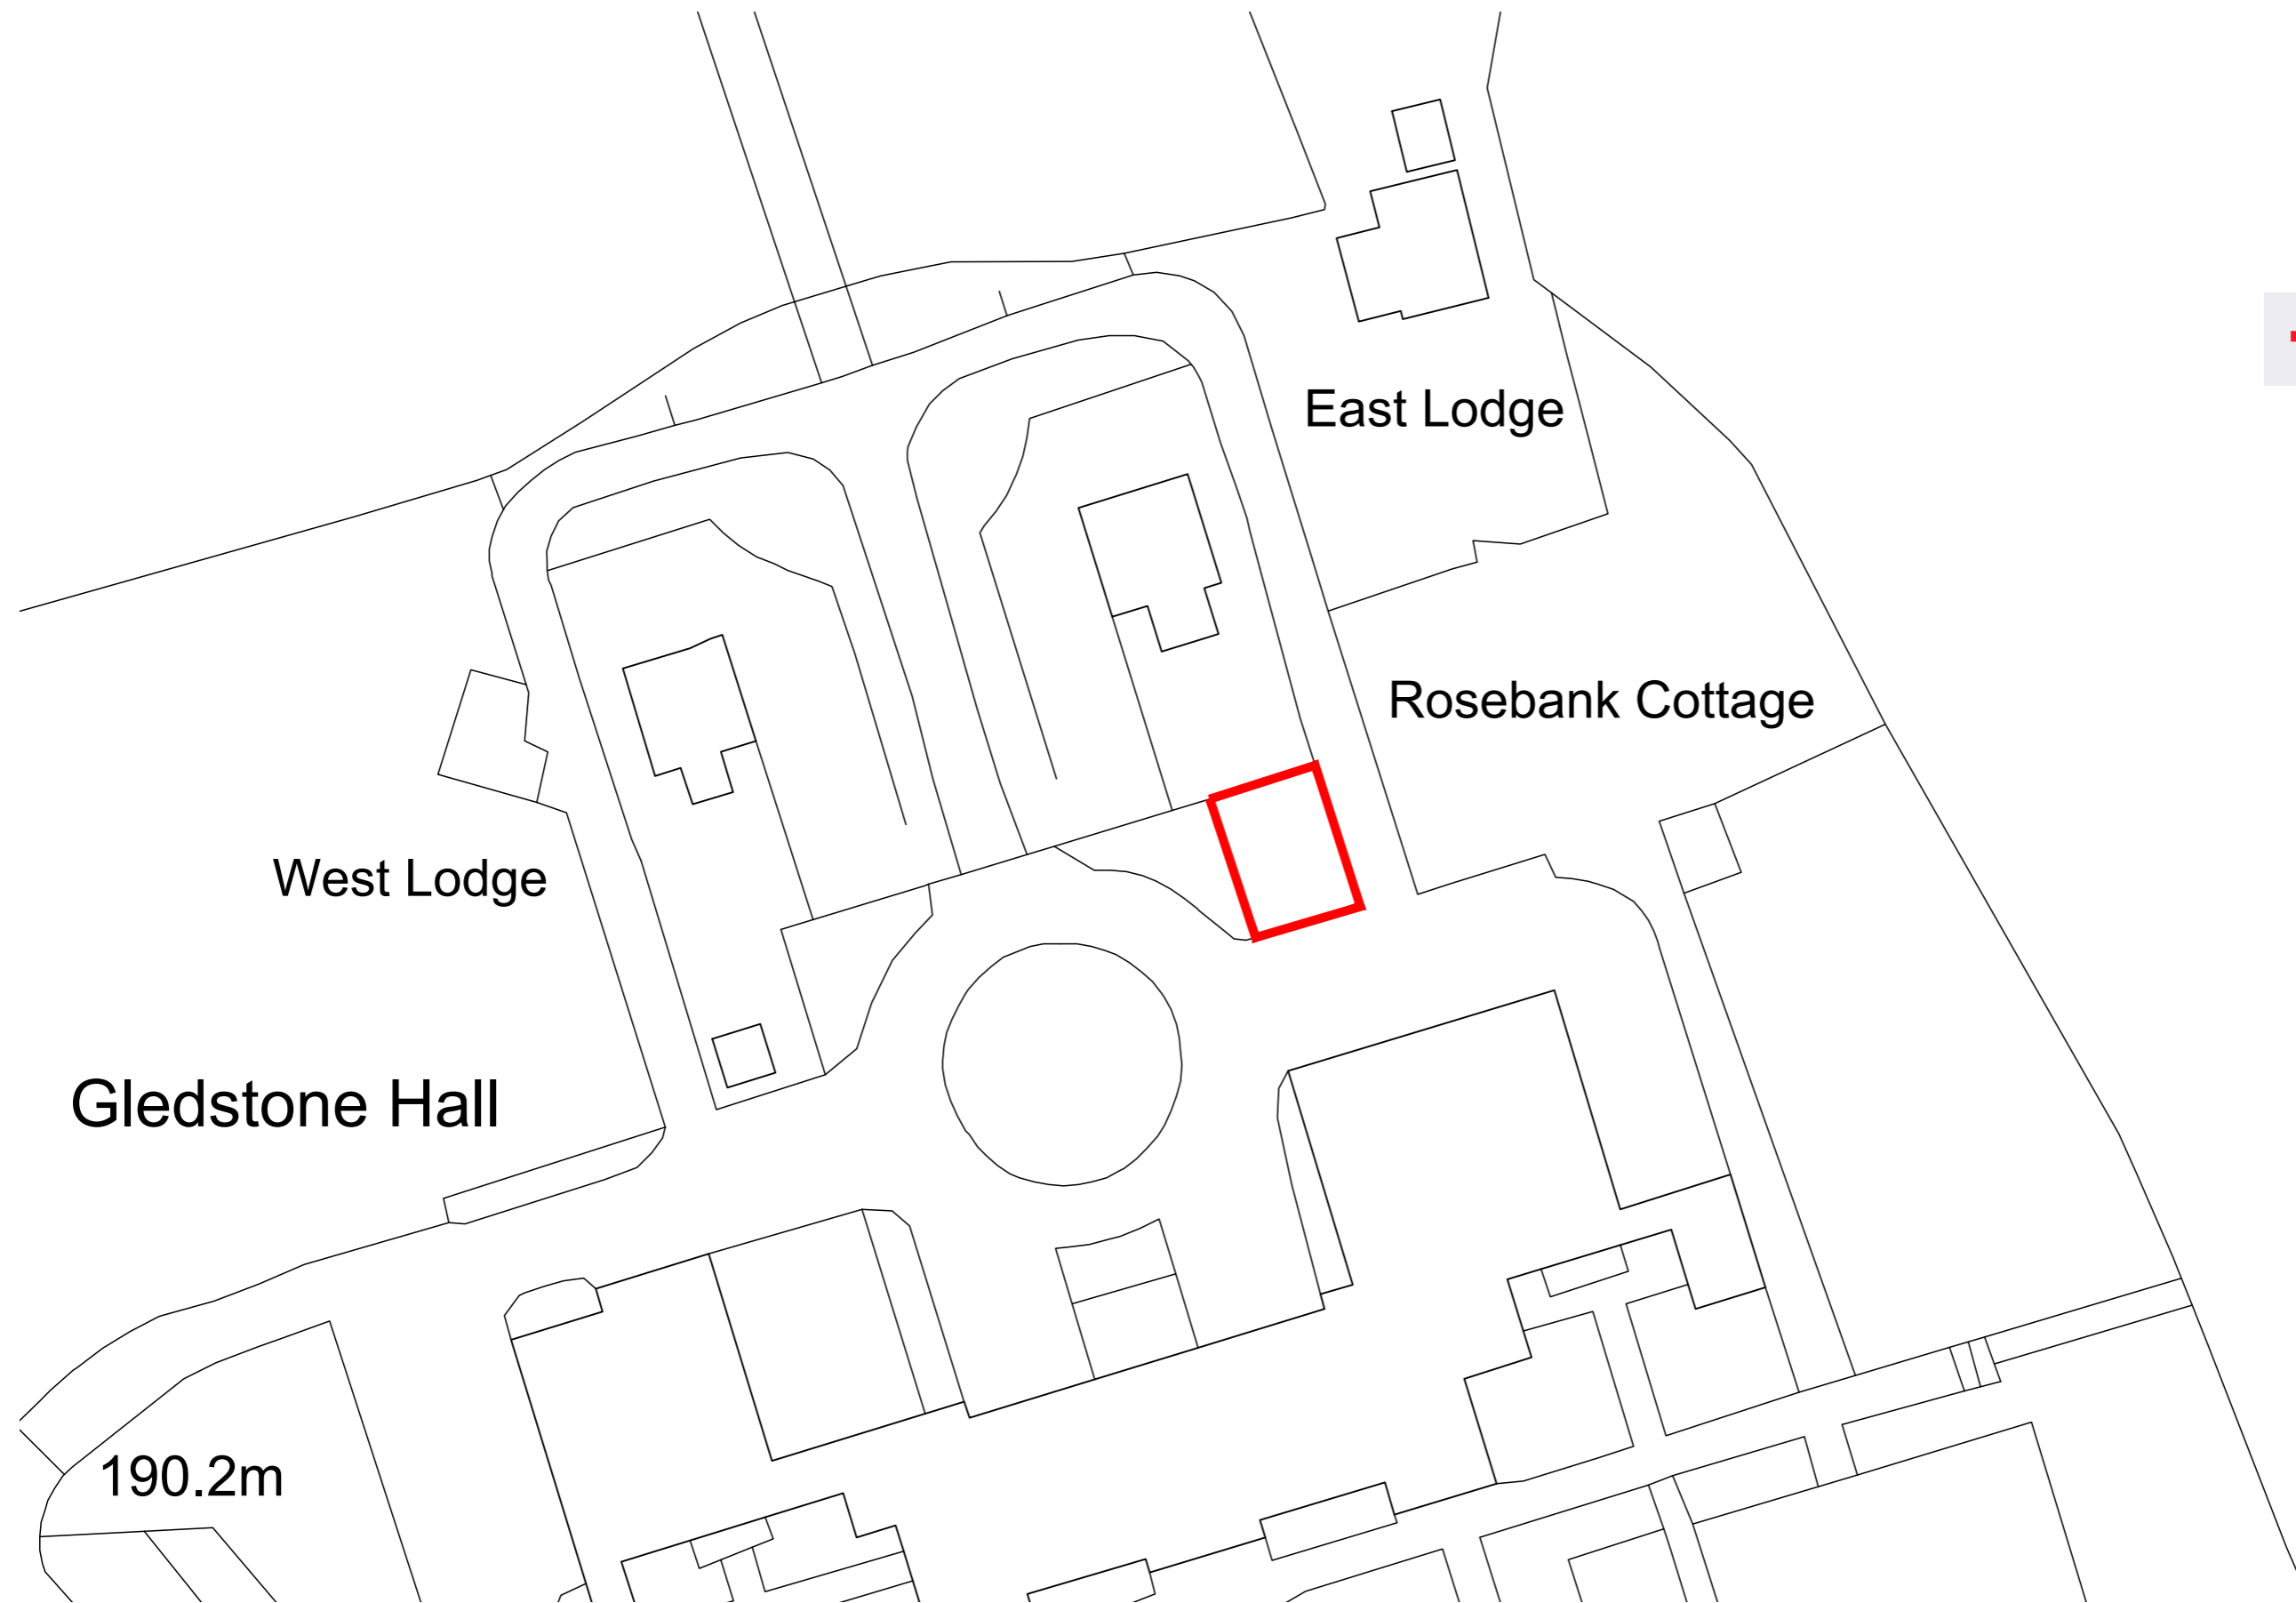

Dawing Package

East Lodge Garden Room

Mr and Mrs Hill

July 2023

Location plan 1:1250 @ A3

Site plan 1:500 @ A3

Proposed site plan 1:500 @ A3

Plan 1:50 @ A3

Roof Plan 1:50

Elevations 1:50 @ A3

East Elevation

North Elevation

Elevations 1:50 @ A3

West Elevation

South Elevation

We are rural