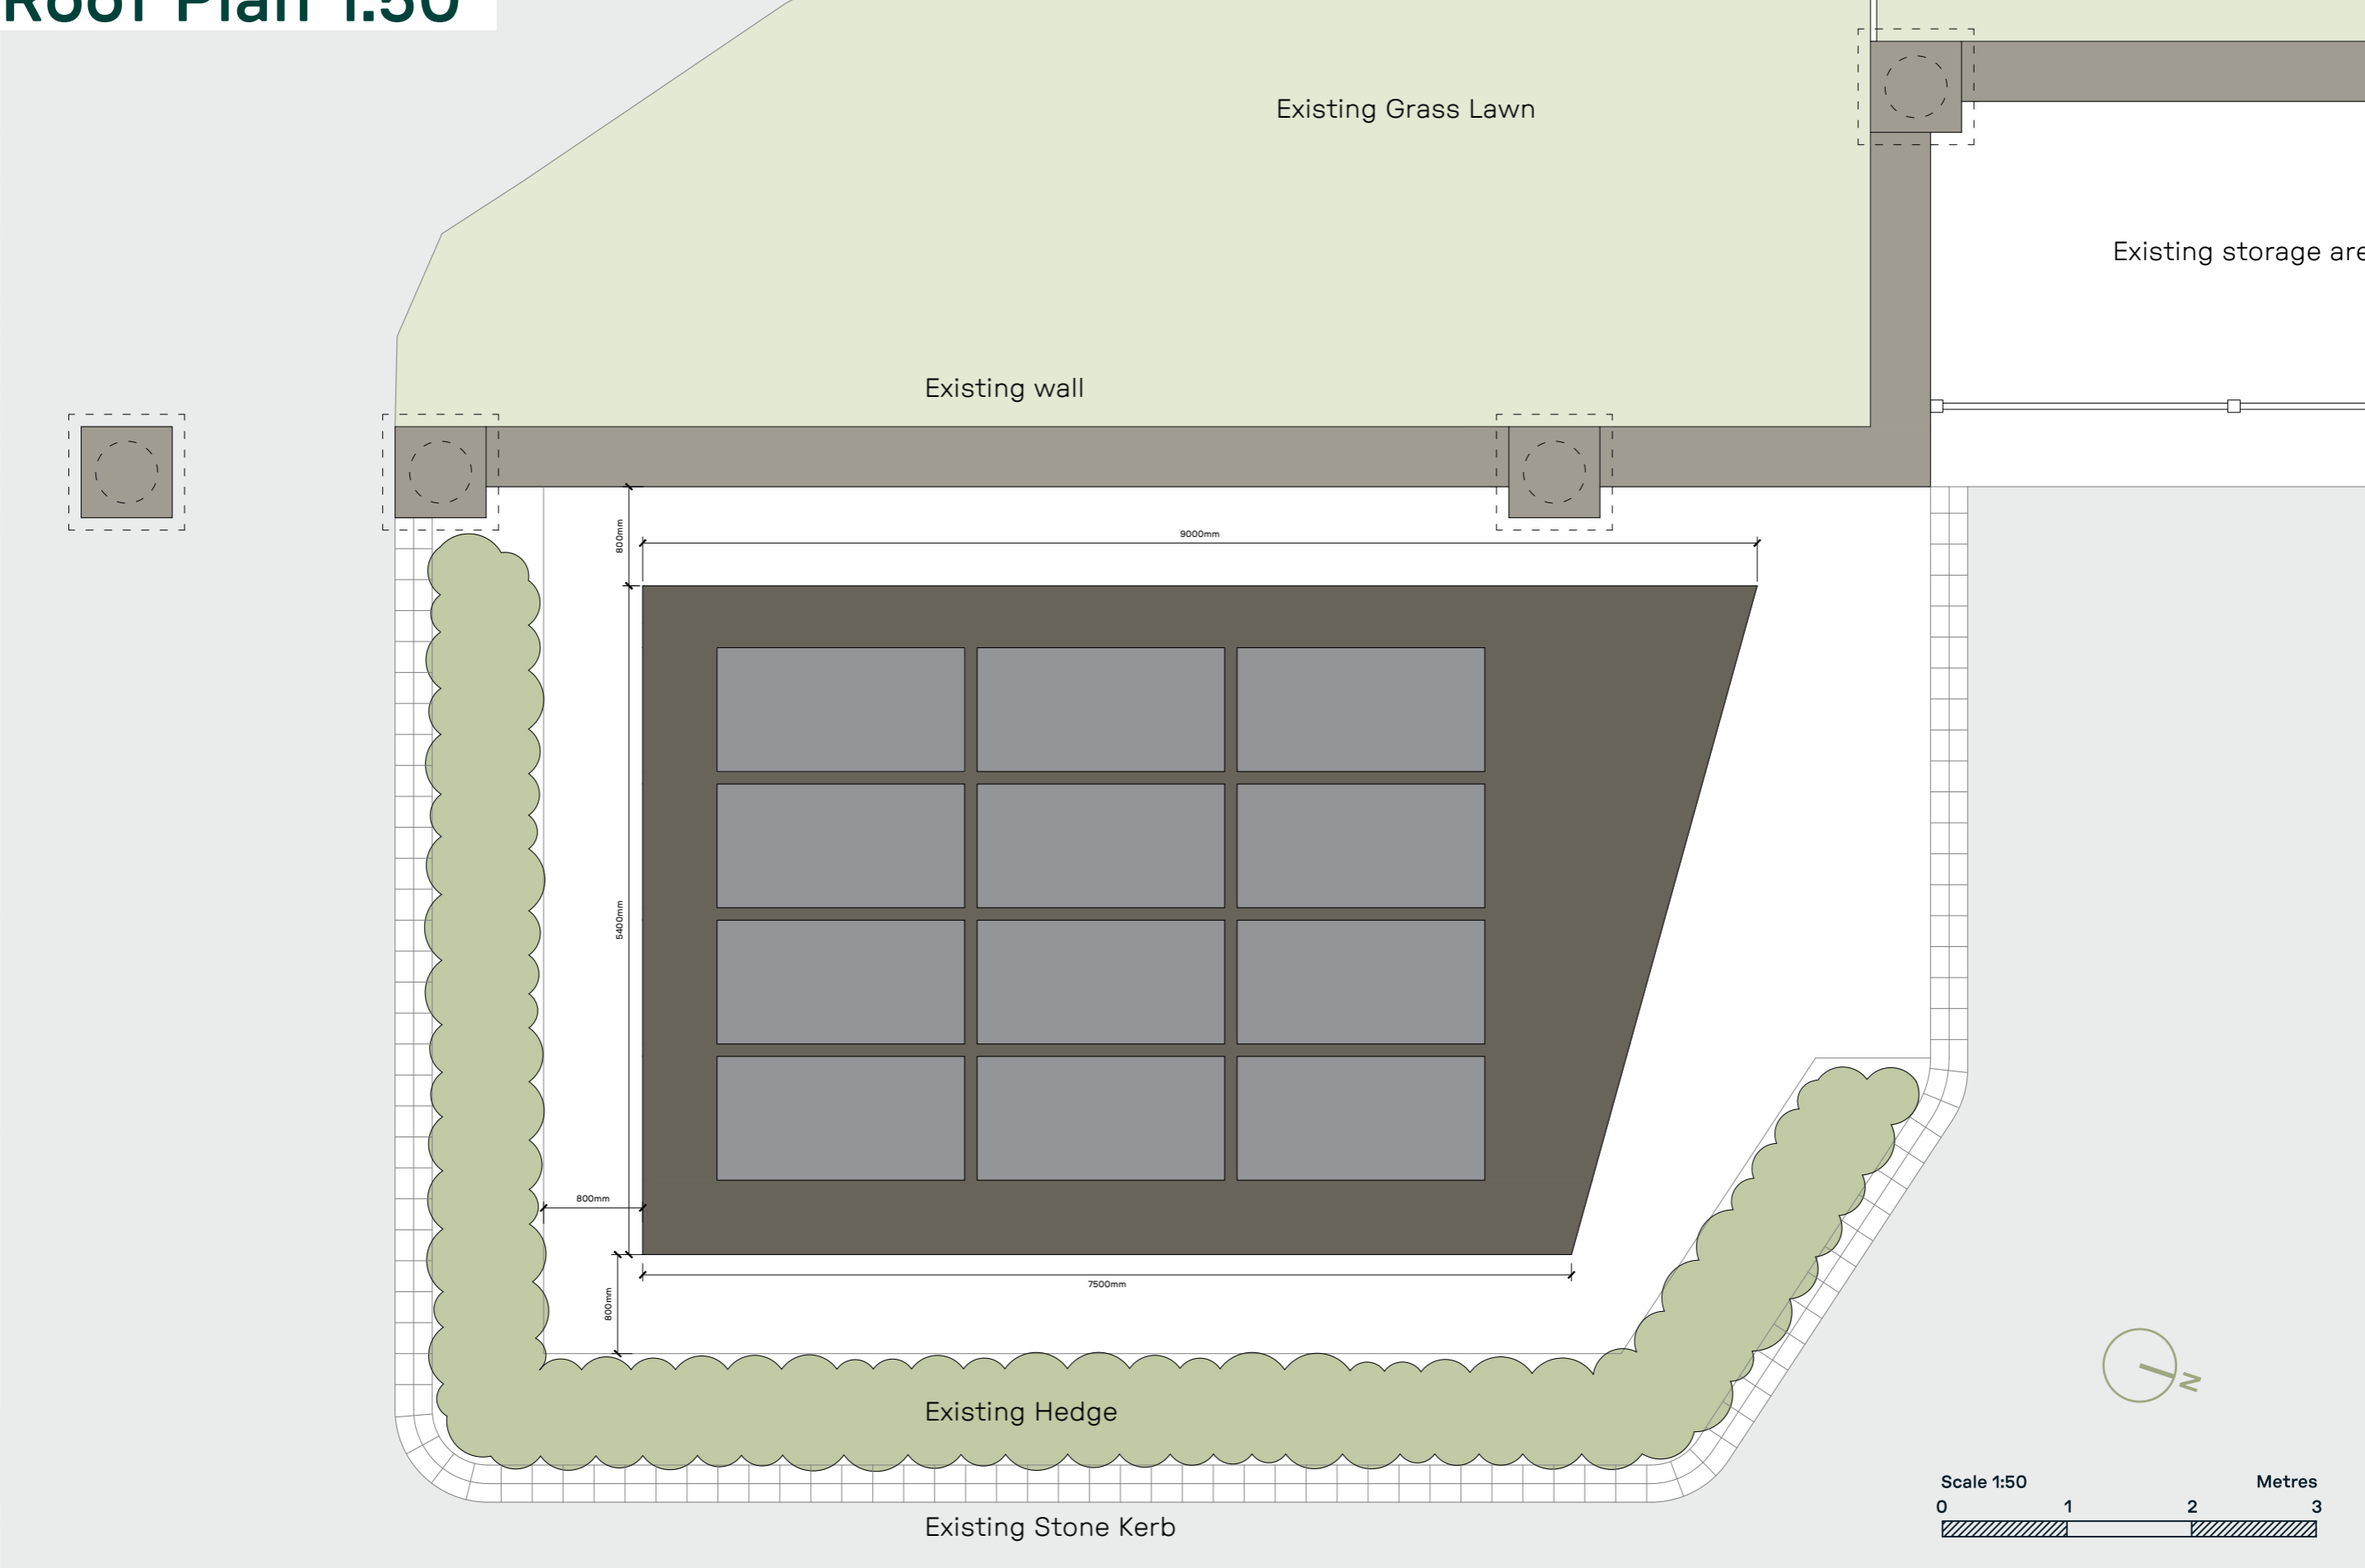

Dawing Package

East Lodge Garden Room

Mr and Mrs Hill

July 2023

Location plan 1:1250 @ A3

Site plan 1:500 @ A3

Proposed site plan 1:500 @ A3

Plan 1:50 @ A3

Roof Plan 1:50

Elevations 1:50 @ A3

East Elevation

North Elevation

Elevations 1:50 @ A3

West Elevation

South Elevation

We are rural