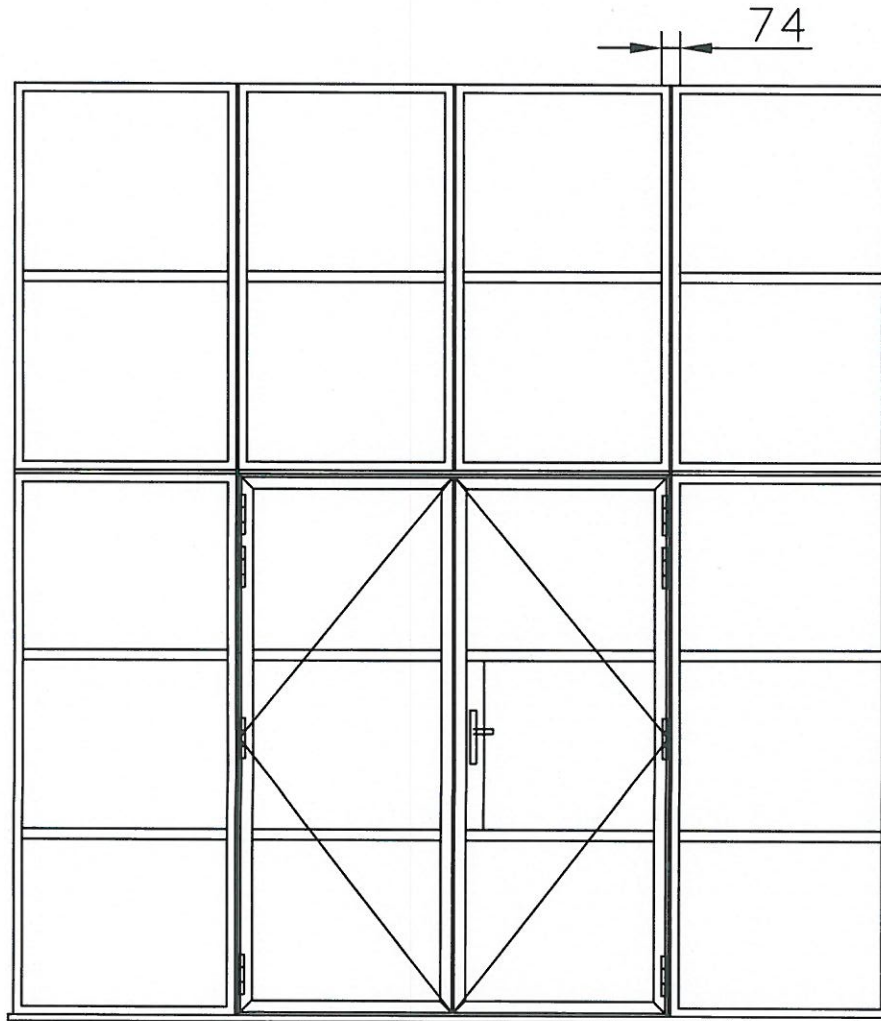

FRONT ENTRANCE
PERMISSION GRANTED

SCALE BAR

Contract Ref No:
ONFIRMED

Client:

DESIGN **IA**

Project Name:

NORTH LODGE BARN
WITHERSDALE STREET
MENDHAM

Broadland Windows Limited
148 Hellesdon Park Road
Norwich
Norfolk NR6 5DR
Telephone Norwich (01603) 483002
Fax Norwich (01603) 485946
eMail info@broadlandwindows.co.uk

Date: 01 / 09 / 2023

Drawn: DJY

Drawing Title:

PERMISSION

GRANTED

DETAILS

Drawing No:

SCALE 1:30