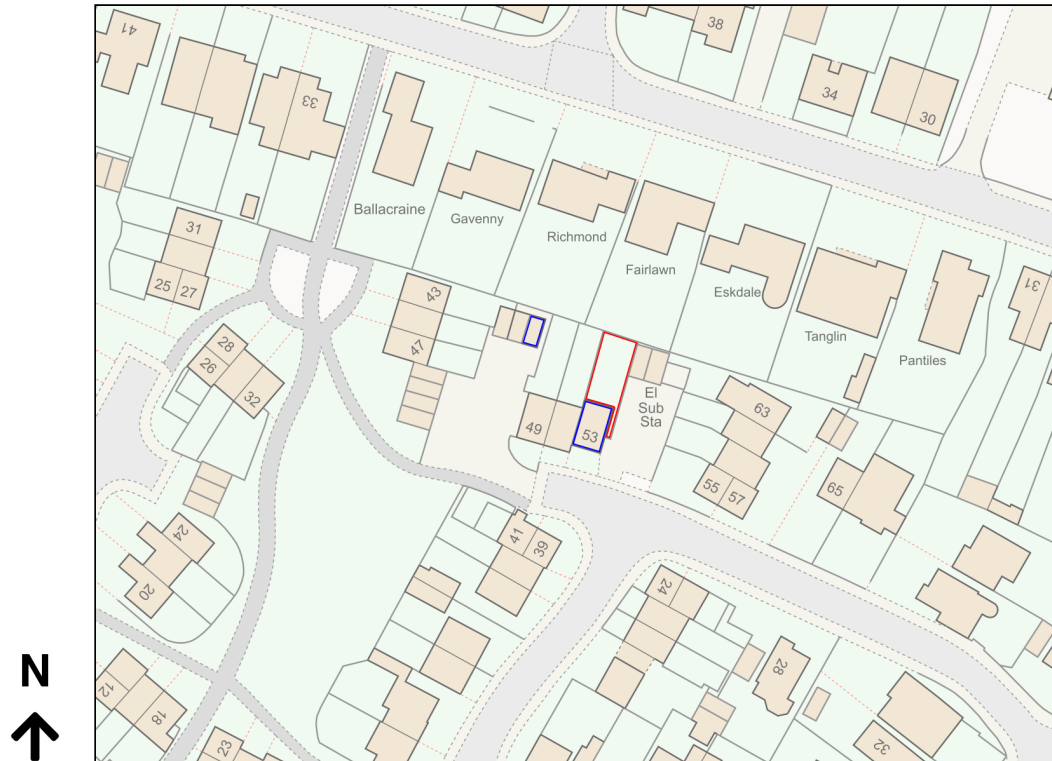

Location Plan

Site Address: 53, The Oaks, Milton, CB24 6ZG

Date Produced: 04-Sep-2023

Scale: 1:1250 @A4

Planning Portal Reference: PP-12421942v2