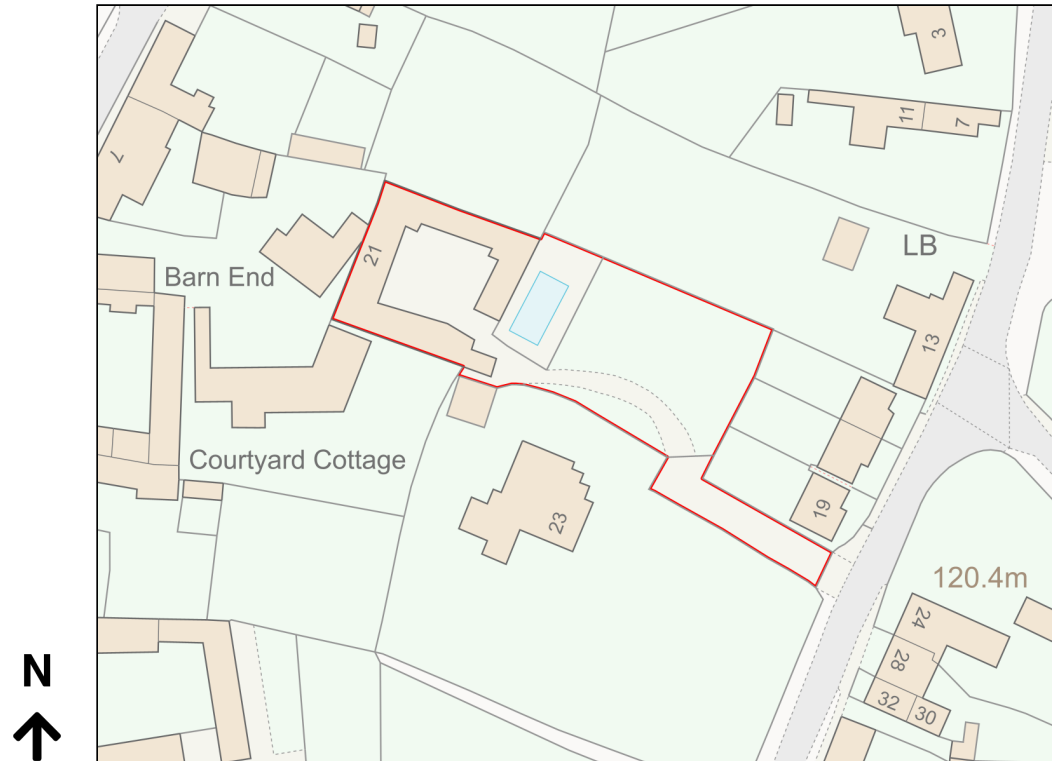

Location Plan

Site Address: The Barn, 21, Church Street, Braunston In Rutland, LE15 8QT

Date Produced: 01-Sep-2023

Scale: 1:1250 @A4

Planning Portal Reference: PP-12422588v1