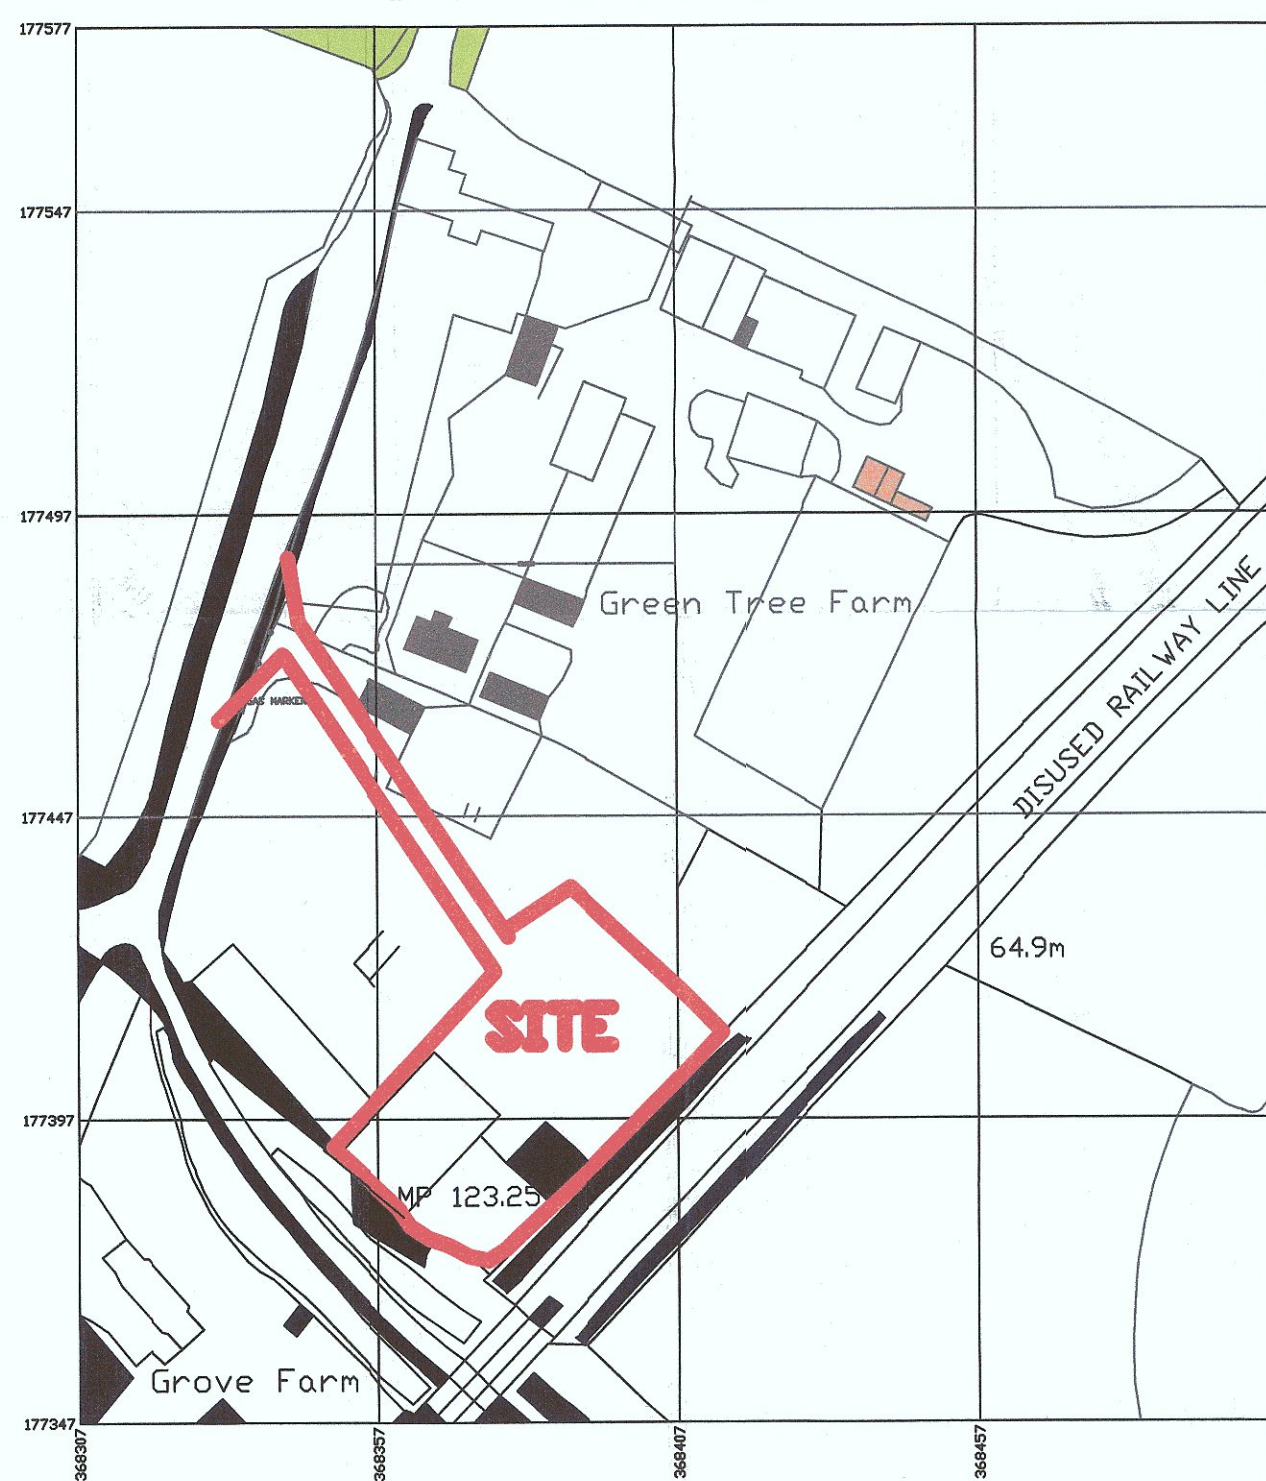

scale 1/1250 @ A4 Sheet size

SITE LOCATION PLAN

South Gloucestershire Council
Business Support - 7
10 AUG 2023
Received