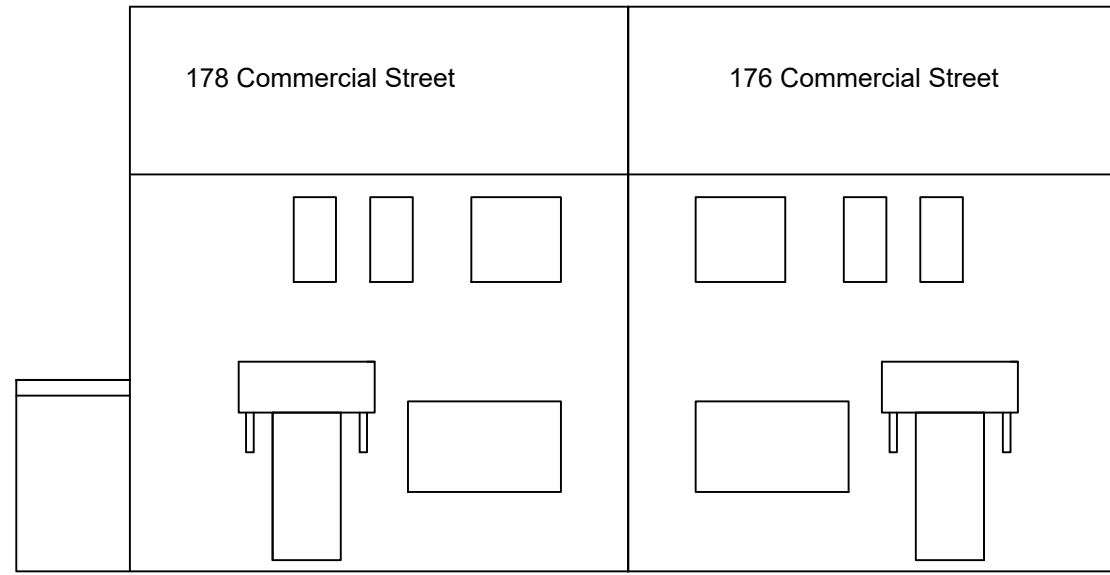

Elevations - Scale 1:100

Side Elevation (South)

Front Elevation (West)

Side Elevation (North)

Project	178 Commercial Street, Aberbargoed CF81 9FH		
Title	Porch planning application (Existing plans)		
Drawing No	178-Porch-03		
Drawn By	MS		
Scale (A3)	1:100	Revision	----
Date	18th August 2023		