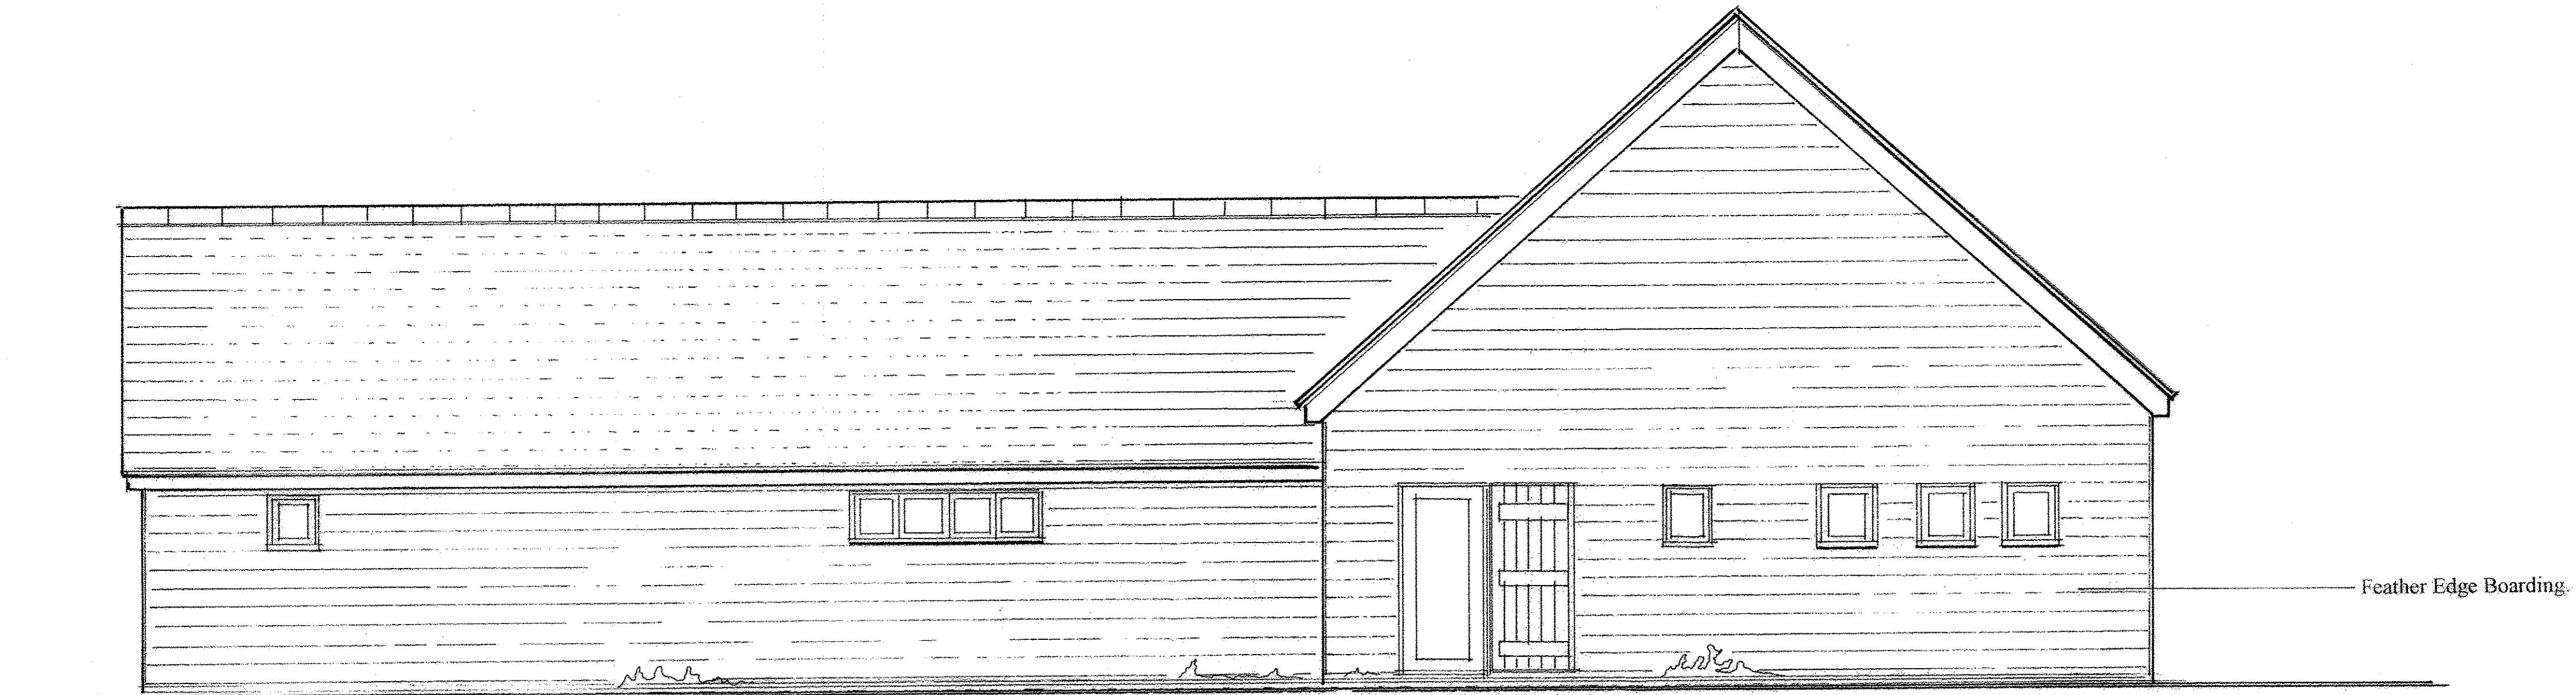

00 10 20 30 40 50

Scale bar

Proposed Elevation Facing South East

Proposed Elevation Facing North East.

Project. The Barn Two. Clear Farm. South End. Bassingbourn. Royston. Herts. SG8 5NL.	JOHN GUEST. BSc. Architectural Designer. 1. Water Lane. Melbourn. Royston. SG8 6AX Tel: 07801 752897. enquiries@johnguestarchitectural.co.uk
Client. Mr. G. Howard.	Drawing Title: Proposed Elevations. 01.
Date. July 2023.	Drawing No. 833/23/05
Scale. 1 : 50.	Revision: