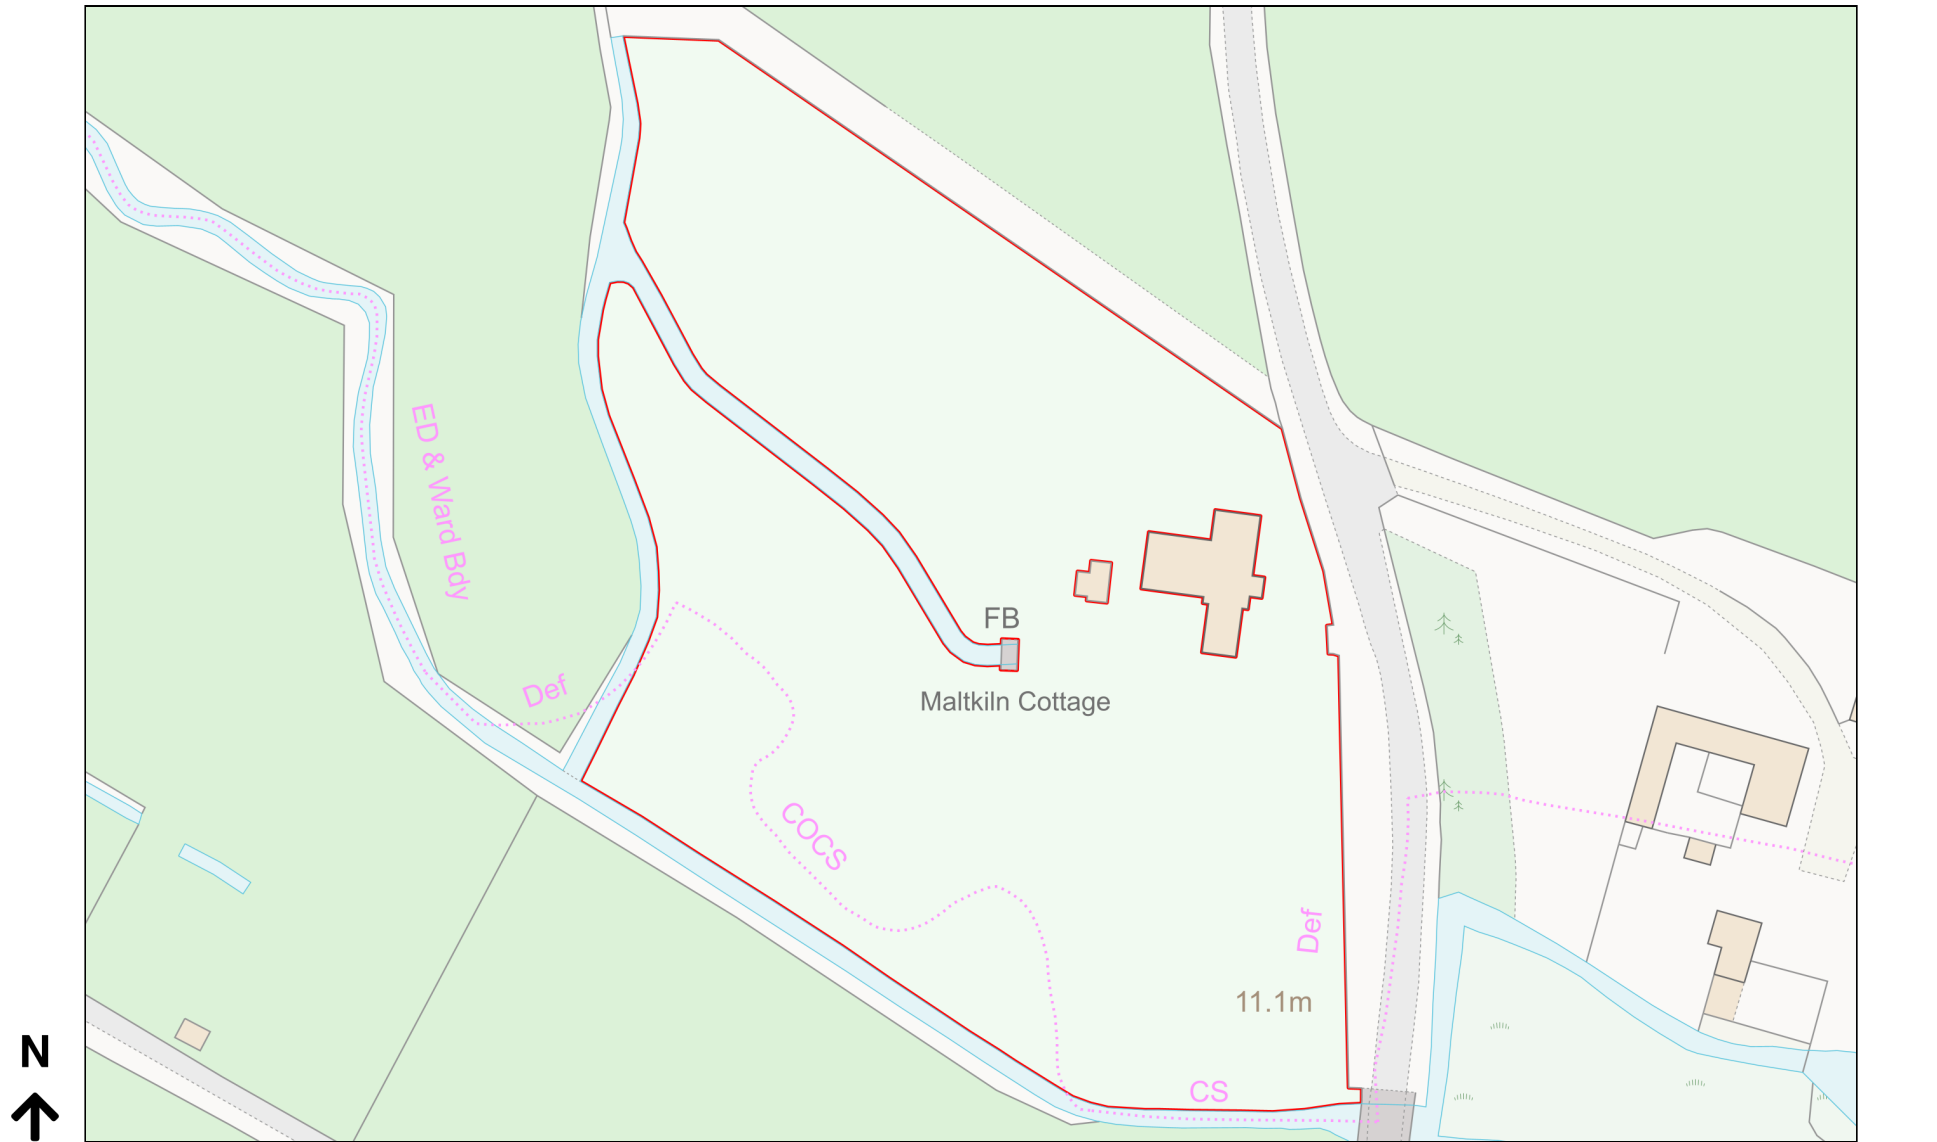

Location Plan

Site Address: Malt Kiln Cottage, Norwich Road, Stoke Holy Cross, NR14 8LN

Date Produced: 04-Sep-2023

Scale: 1:1250 @A4

Planning Portal Reference: PP-12427240v1