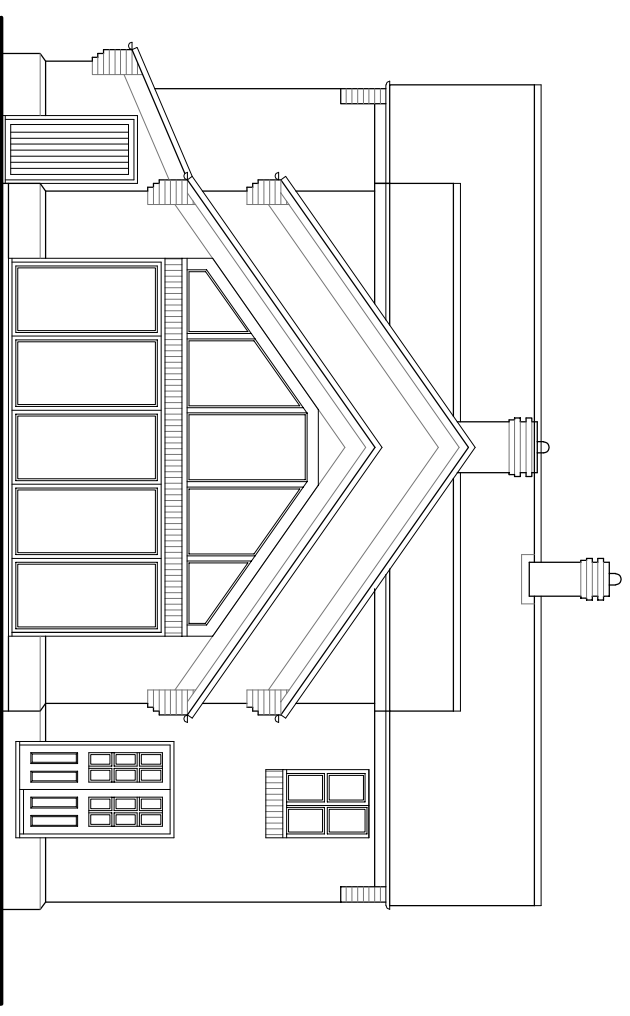

NO DIMENSIONS TO BE SCALED FROM THIS DRAWING
ALL DIMENSIONS TO BE CHECKED ON SITE IF IN DOUBT ASK
COPYRIGHT RESERVED

Front Elevation

Side Elevation

Rear Elevation

Side Elevation

PROJECT: 6 Stewkey Lane Mursley MK170JD	SCALE: 1:100 @A3	DATE: Feb 23	DRAWN BY: WT
DRAWING TITLE: Existing Elevations	DRAWING NO.: 23 / 190 / 02	REVISION:	