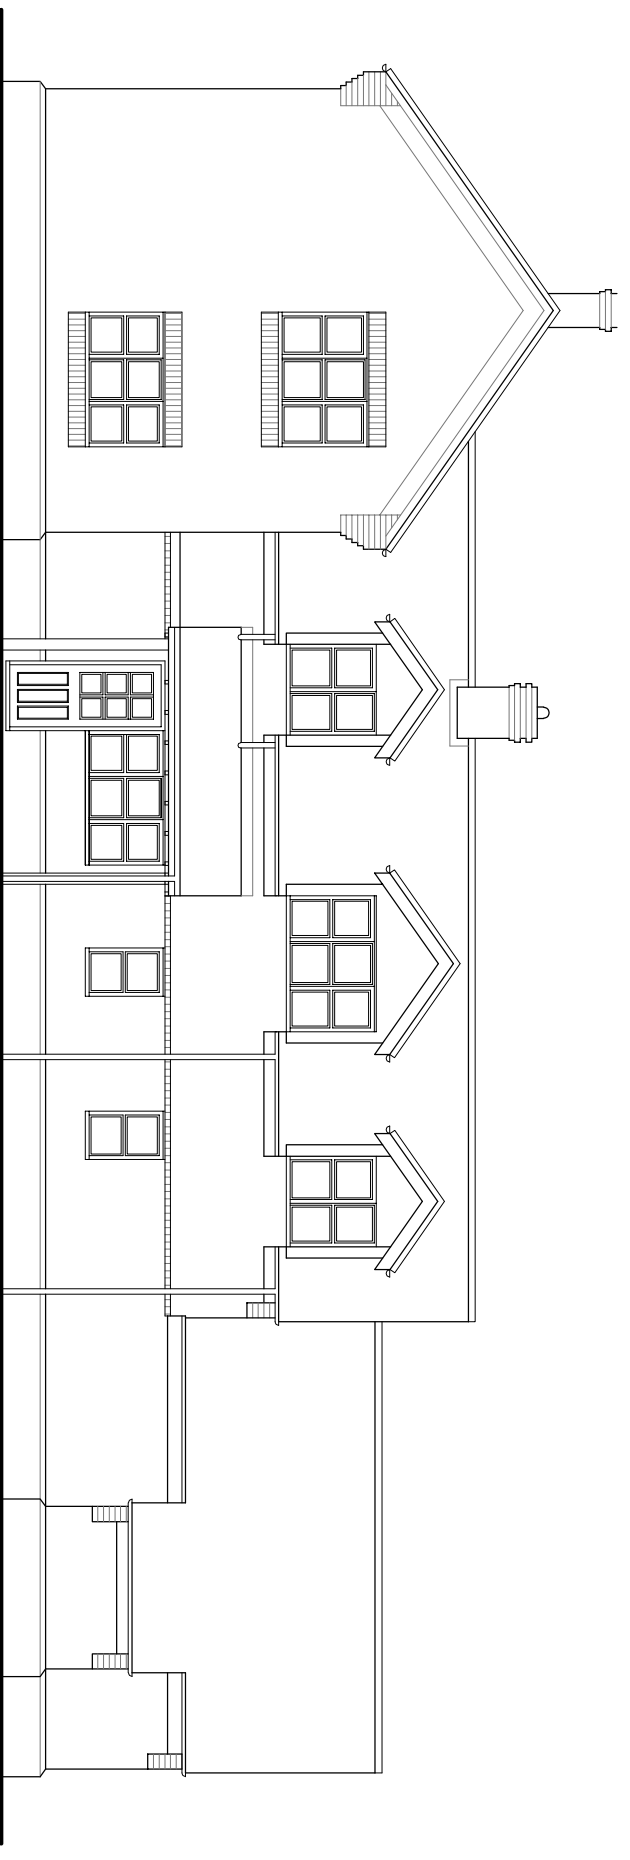

NO DIMENSIONS TO BE SCALED FROM THIS DRAWING
ALL DIMENSIONS TO BE CHECKED ON SITE IF IN DOUBT ASK
COPYRIGHT RESERVED

Front Elevation

Side Elevation

Rear Elevation

Side Elevation

PROJECT: 6 Stewkey Lane Mursley MK170JD	SCALE: 1:100 @A3	DATE: Feb 23	DRAWN BY: WT
DRAWING TITLE: Existing Elevations	DRAWING NO.: 23 / 190 / 02	REVISION:	