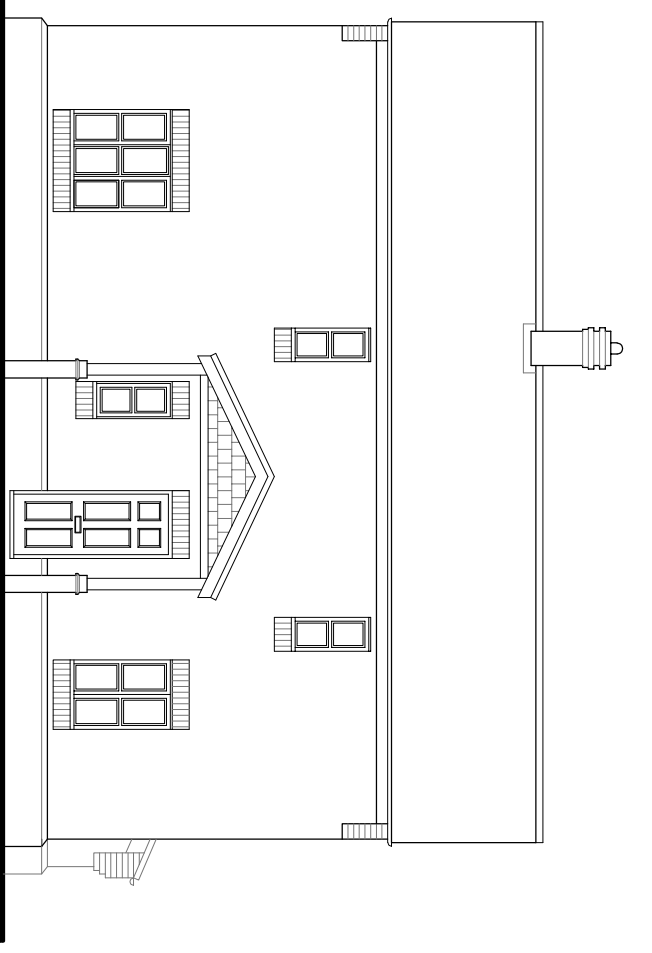

NO DIMENSIONS TO BE SCALED FROM THIS DRAWING
ALL DIMENSIONS TO BE CHECKED ON SITE IF IN DOUBT ASK
COPYRIGHT RESERVED

Front Elevation

Side Elevation

Rear Elevation

Side Elevation

PROJECT: 6 Stewkey Lane Mursley MK170JD	SCALE: 1:100 @A3	DATE: Feb 23	DRAWN BY: WT
DRAWING TITLE: Existing Elevations	DRAWING NO.: 23 / 190 / 02	REVISION:	