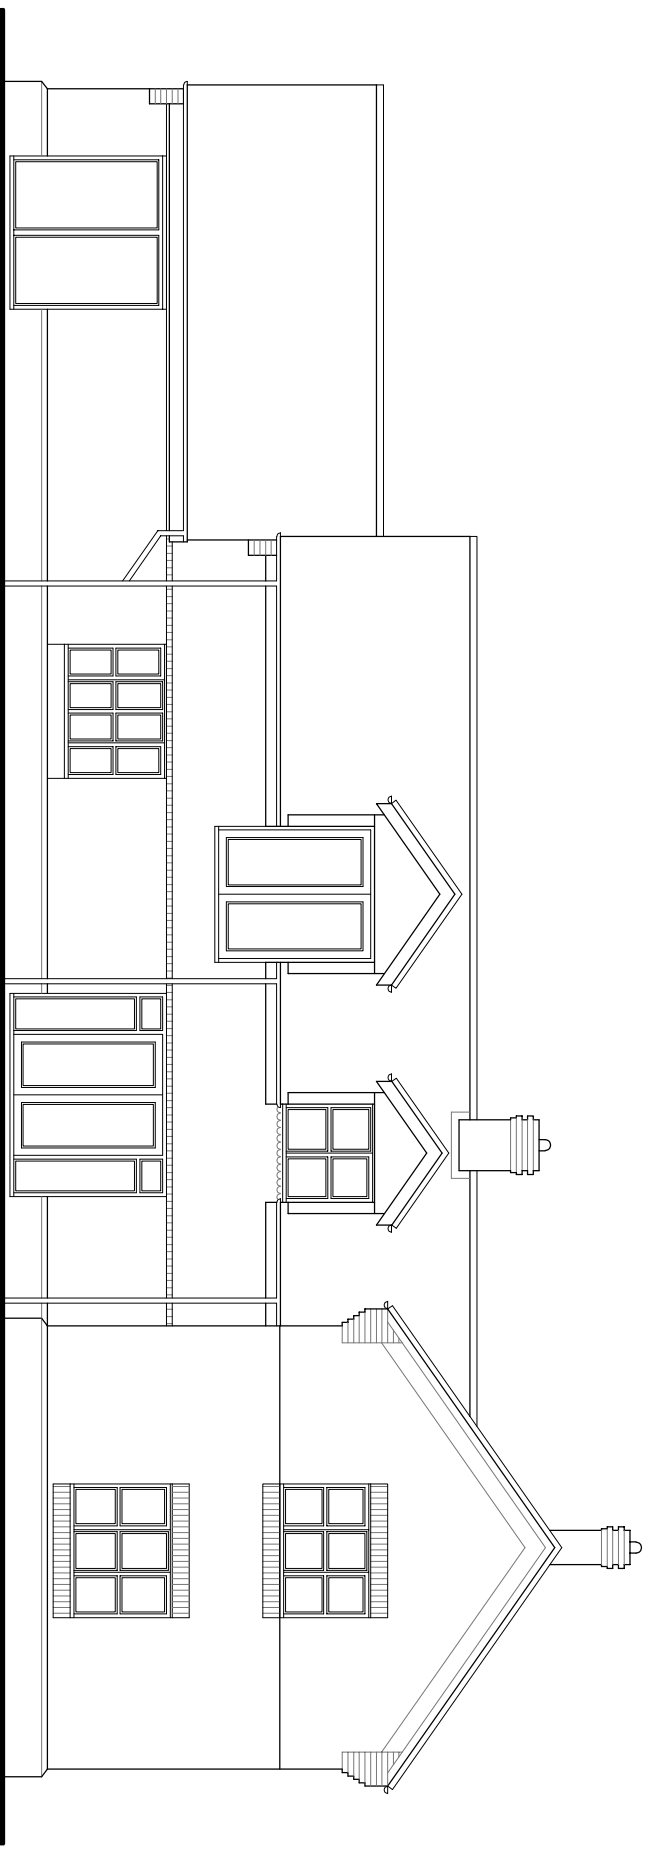

NO DIMENSIONS TO BE SCALED FROM THIS DRAWING
ALL DIMENSIONS TO BE CHECKED ON SITE IF IN DOUBT ASK
COPYRIGHT RESERVED

Front Elevation

Side Elevation

Rear Elevation

Side Elevation

PROJECT: 6 Stewkey Lane Mursley MK170JD	SCALE: 1:100 @A3	DATE: Feb 23	DRAWN BY: WT
DRAWING TITLE: Existing Elevations	DRAWING NO.: 23 / 190 / 02	REVISION:	