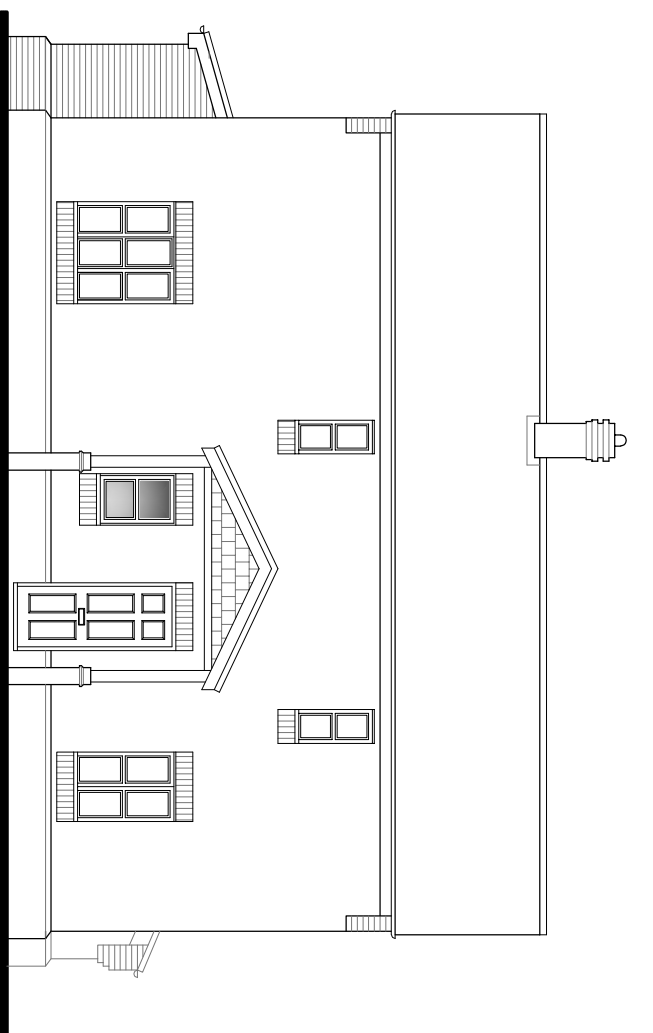

NO DIMENSIONS TO BE SCALED FROM THIS DRAWING  
ALL DIMENSIONS TO BE CHECKED ON SITE IF IN DOUBT ASK  
COPYRIGHT RESERVED

Front Elevation

Side Elevation

Rear Elevation (Pitched Roof)

Side Elevation (Pitched Roof)

PROJECT: 6 Stewkley Lane Mursley MK170JD	SCALE: 1:100 @A3	DATE: Feb 23	DRAWN BY: WT
DRAWING TITLE: Sketch (Pitched Roof)	DRAWING NO.: 23 / 190 / 04	REVISION:	

**William Designs**  
The Studio 10 Bernay Gardens  
Bolbeck Park Milton Keynes  
Buckinghamshire MK15 8QD  
Tele 07788672541  
email-williamtiley@sky.com