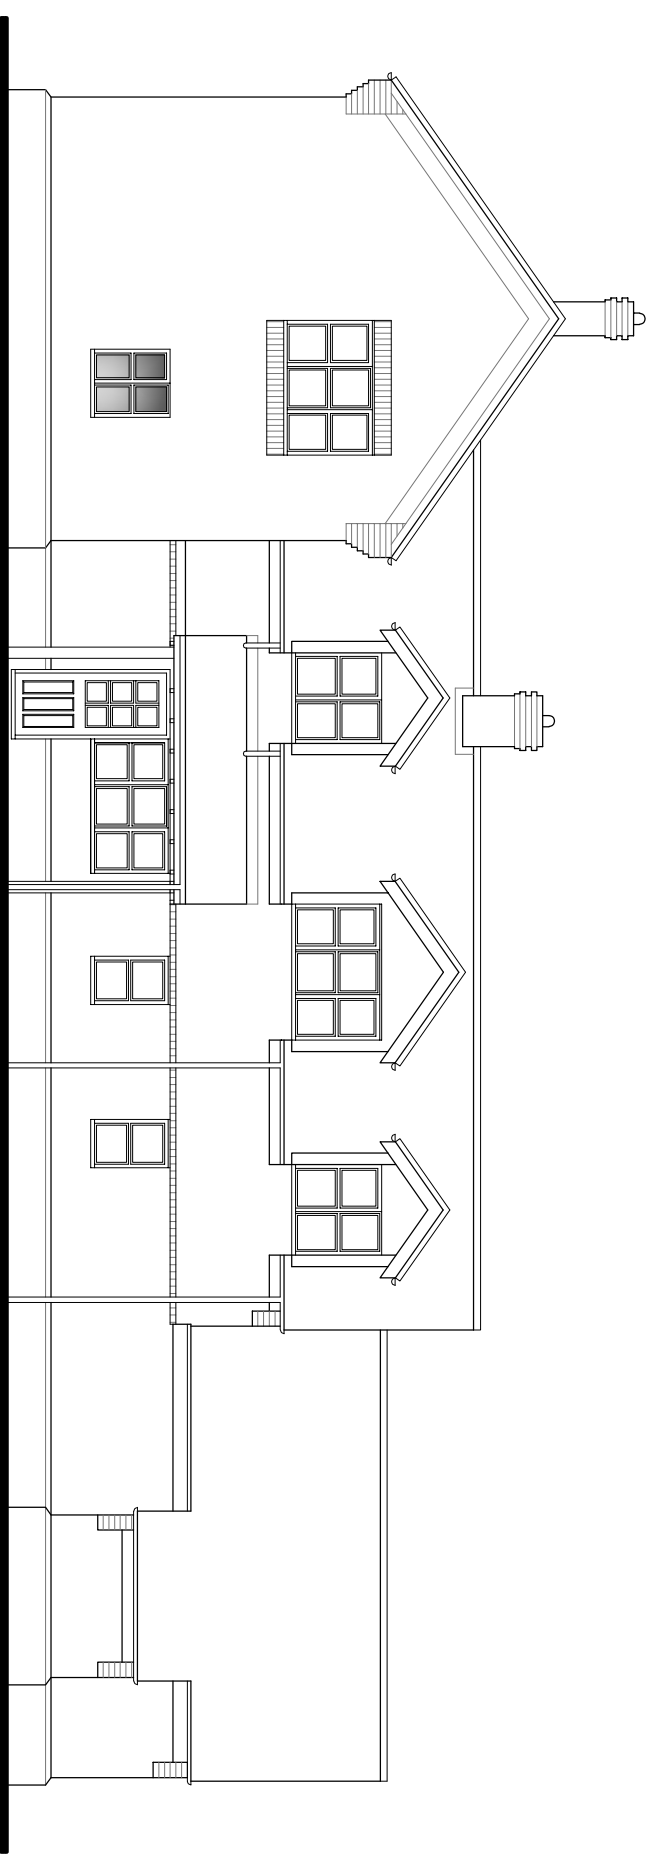

NO DIMENSIONS TO BE SCALED FROM THIS DRAWING  
ALL DIMENSIONS TO BE CHECKED ON SITE IF IN DOUBT ASK  
COPYRIGHT RESERVED

Front Elevation

Side Elevation

Rear Elevation (Pitched Roof)

Side Elevation (Pitched Roof)

PROJECT: 6 Stewkley Lane Mursley MK170JD	SCALE: 1:100 @A3	DATE: Feb 23	DRAWN BY: WT
DRAWING TITLE: Sketch (Pitched Roof)	DRAWING NO.: 23 / 190 / 04	REVISION:	

**William Designs**  
The Studio 10 Bernay Gardens  
Bolbeck Park Milton Keynes  
Buckinghamshire MK15 8QD  
Tele 07788672541  
email-williamtiley@sky.com