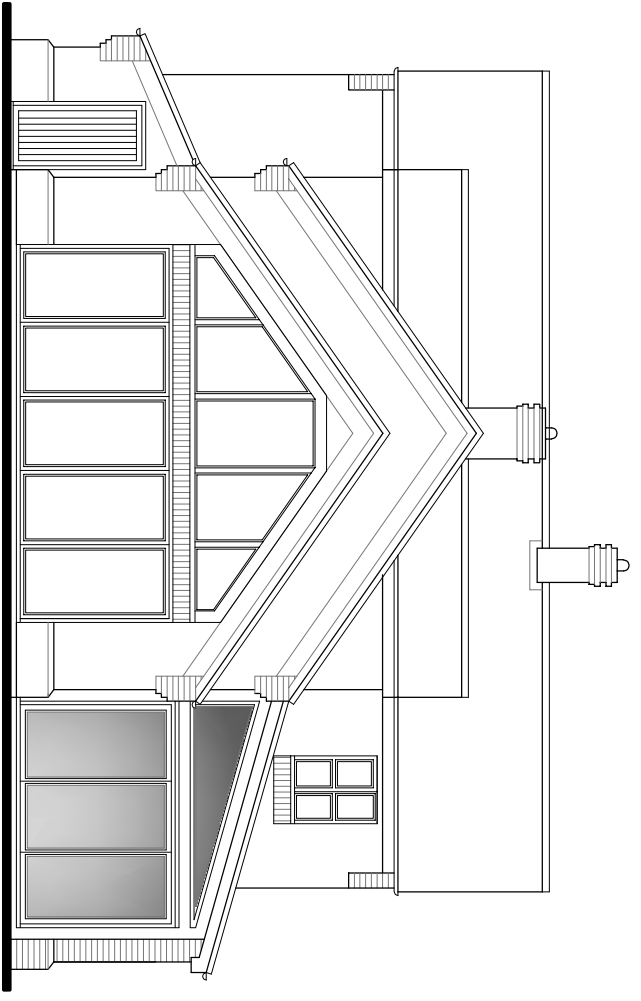

NO DIMENSIONS TO BE SCALED FROM THIS DRAWING  
ALL DIMENSIONS TO BE CHECKED ON SITE IF IN DOUBT ASK  
COPYRIGHT RESERVED

Front Elevation

Side Elevation

Rear Elevation (Pitched Roof)

Side Elevation (Pitched Roof)

PROJECT: 6 Stewkley Lane Mursley MK170JD	SCALE: 1:100 @A3	DATE: Feb 23	DRAWN BY: WT
DRAWING TITLE: Sketch (Pitched Roof)	DRAWING NO.: 23 / 190 / 04	REVISION:	

**William Designs**  
The Studio 10 Bernay Gardens  
Bolbeck Park Milton Keynes  
Buckinghamshire MK15 8QD  
Tele 07788672541  
email-williamtiley@sky.com