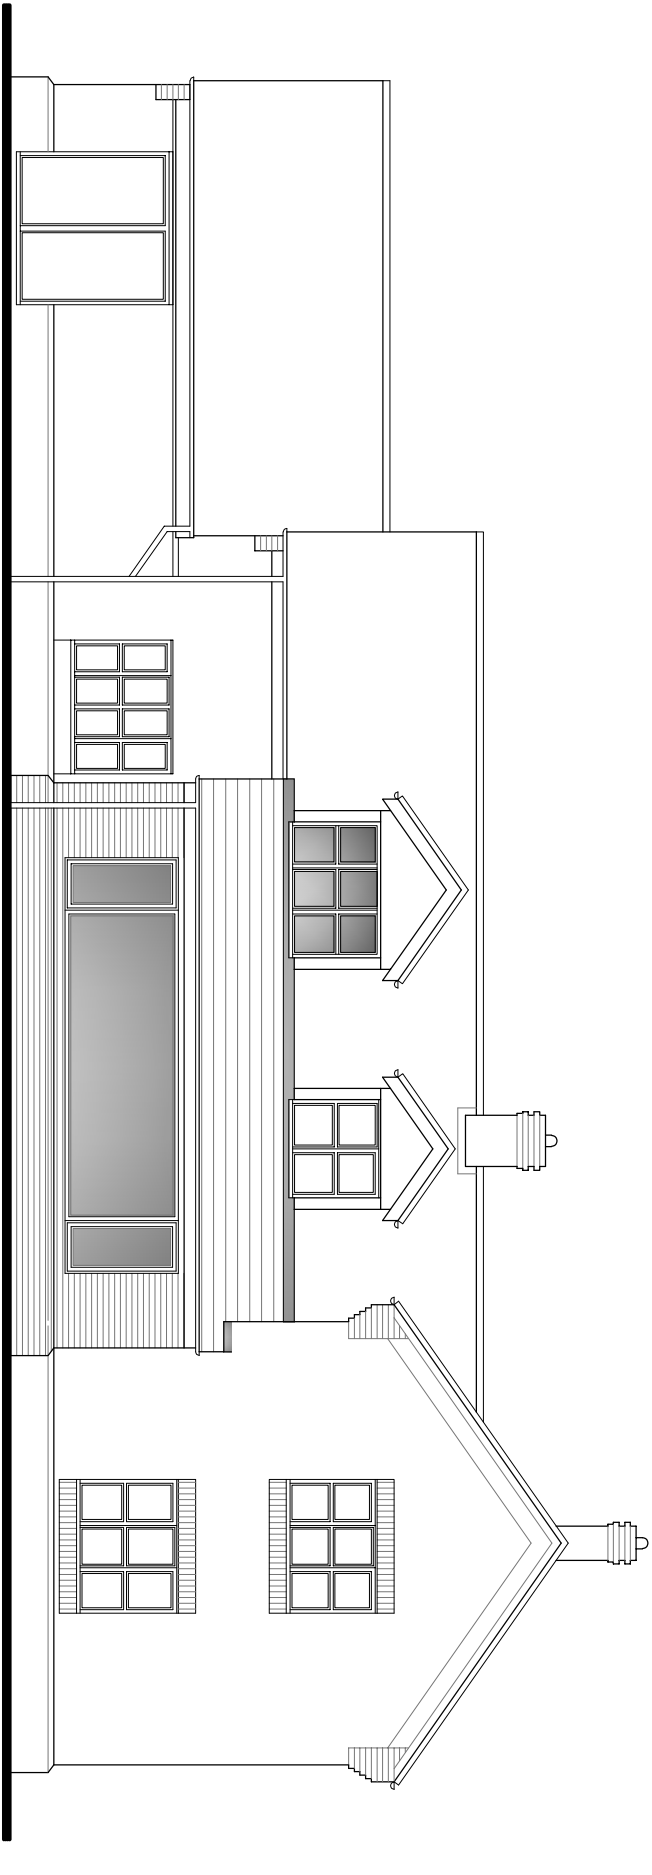

NO DIMENSIONS TO BE SCALED FROM THIS DRAWING  
ALL DIMENSIONS TO BE CHECKED ON SITE IF IN DOUBT ASK  
COPYRIGHT RESERVED

Front Elevation

Side Elevation

Rear Elevation (Pitched Roof)

Side Elevation (Pitched Roof)

PROJECT: 6 Stewkley Lane Mursley MK170JD	SCALE: 1:100 @A3	DATE: Feb 23	DRAWN BY: WT
DRAWING TITLE: Sketch (Pitched Roof)	DRAWING NO.: 23 / 190 / 04	REVISION:	

**William Designs**  
The Studio 10 Bernay Gardens  
Bolbeck Park Milton Keynes  
Buckinghamshire MK15 8QD  
Tele 07788672541  
email-williamtiley@sky.com