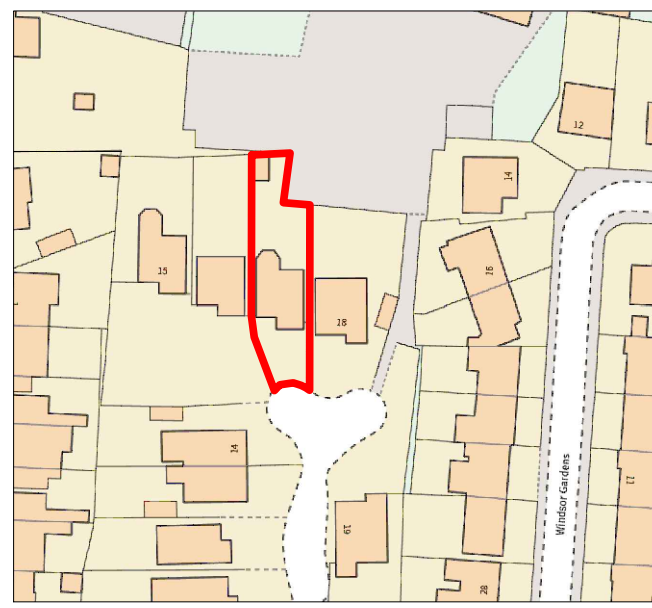

**EXISTING SIDE ELEVATION**

**EXISTING REAR ELEVATION**

**EXISTING GROUND FLOOR PLAN**

**EXISTING SIDE ELEVATION**

**Location Map**  
(1:1250)

Rev.	Revision Note	Date
	Proposed alterations to; 17 Windsor Court Bedlington Northumberland - NE22 5PB	Scale 1:100, 1:1250 Date 18.08.23
	Title Existing Elevations & Location Map	Sheet No. 001