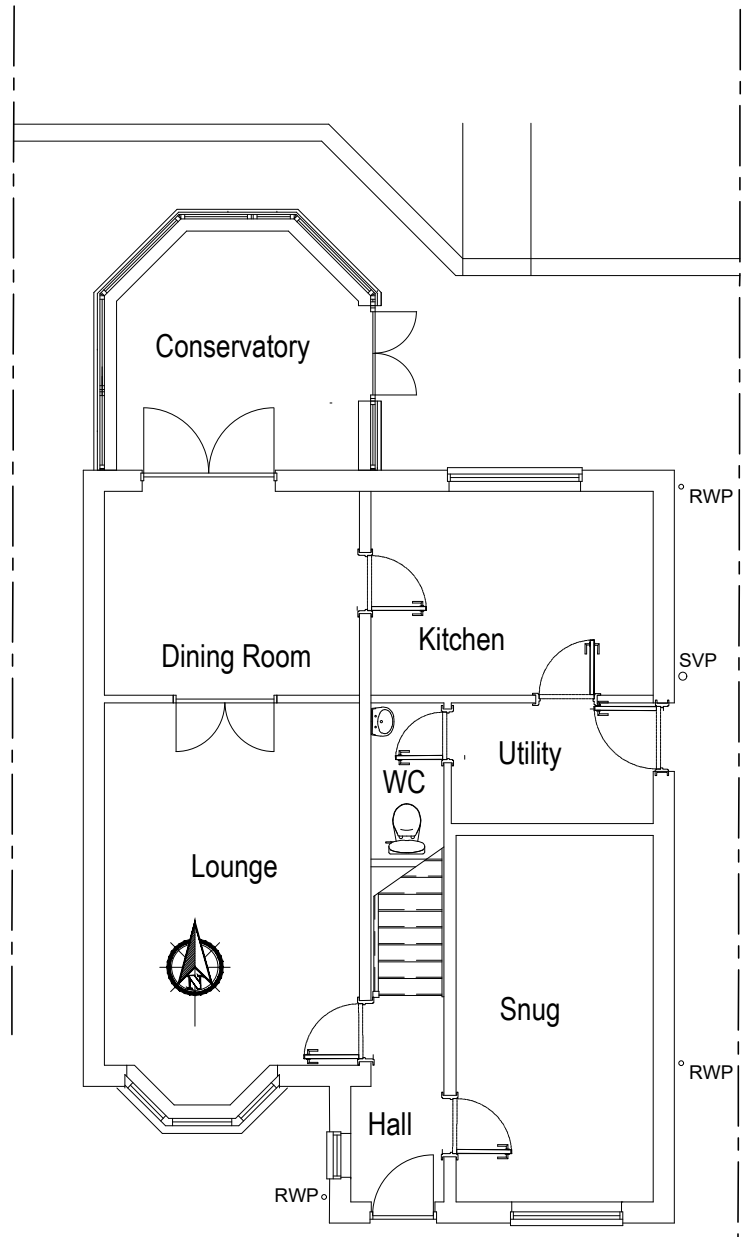

**EXISTING SIDE ELEVATION**

**EXISTING REAR ELEVATION**

**EXISTING GROUND FLOOR PLAN**

**EXISTING SIDE ELEVATION**

**Location Map**  
(1:1250)

Rev.	Revision Note	Date
	Proposed alterations to; 17 Windsor Court Bedlington Northumberland - NE22 5PB	Scale 1:100, 1:1250 Date 18.08.23
	Title Existing Elevations & Location Map	Sheet No. 001