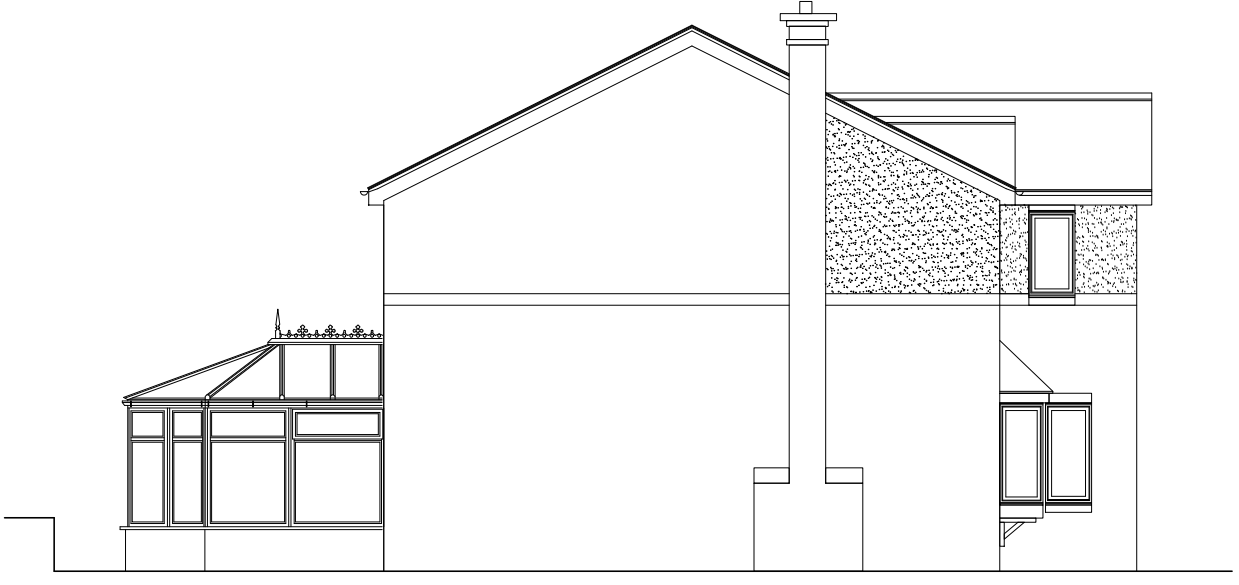

**EXISTING SIDE ELEVATION**

**EXISTING REAR ELEVATION**

**EXISTING GROUND FLOOR PLAN**

**EXISTING SIDE ELEVATION**

**Location Map**  
(1:1250)

Rev.	Revision Note	Date
	Proposed alterations to; 17 Windsor Court Bedlington Northumberland - NE22 5PB	Scale 1:100, 1:1250 Date 18.08.23
	Title Existing Elevations & Location Map	Sheet No. 001