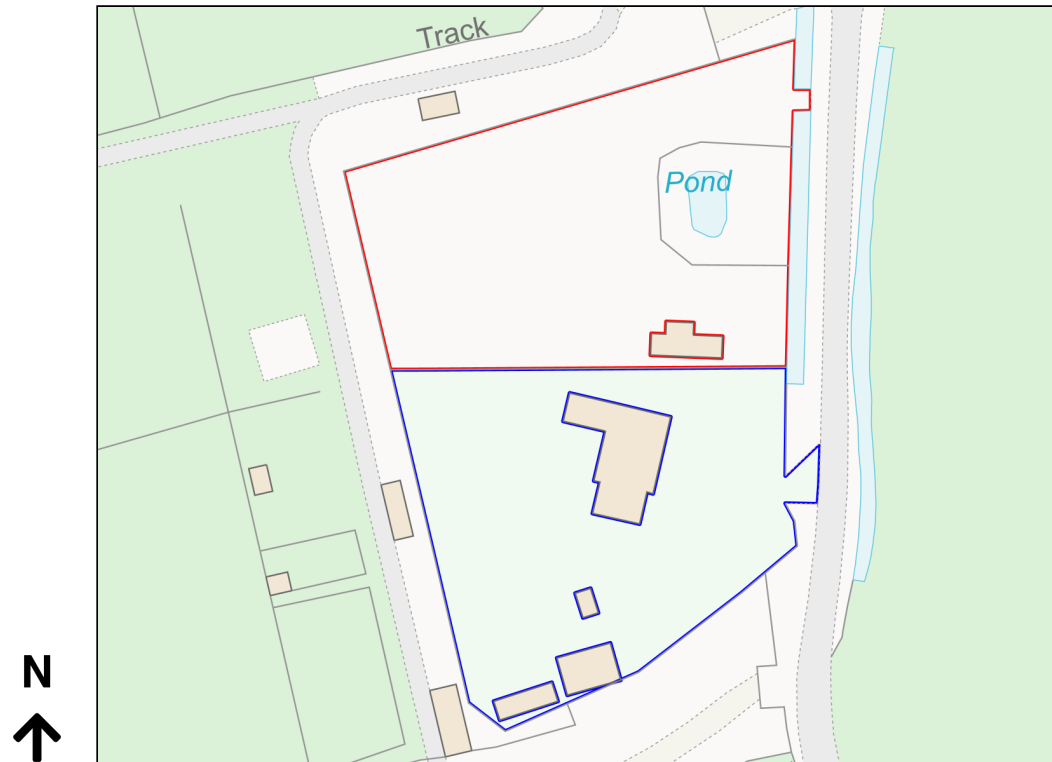

# Location Plan

Site Address: Manor Bungalow Camping Site, Camping Site, Manor Bungalow, Howgarth Lane, Friskney, PE22 8PQ

Date Produced: 17-Aug-2023

Scale: 1:1250 @A4

Planning Portal Reference: PP-12394689v1