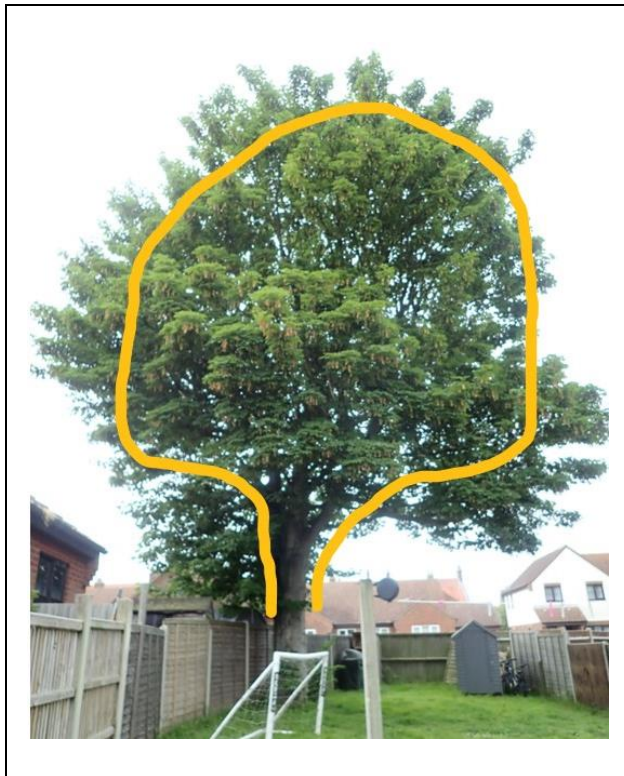

Conservation Area in red