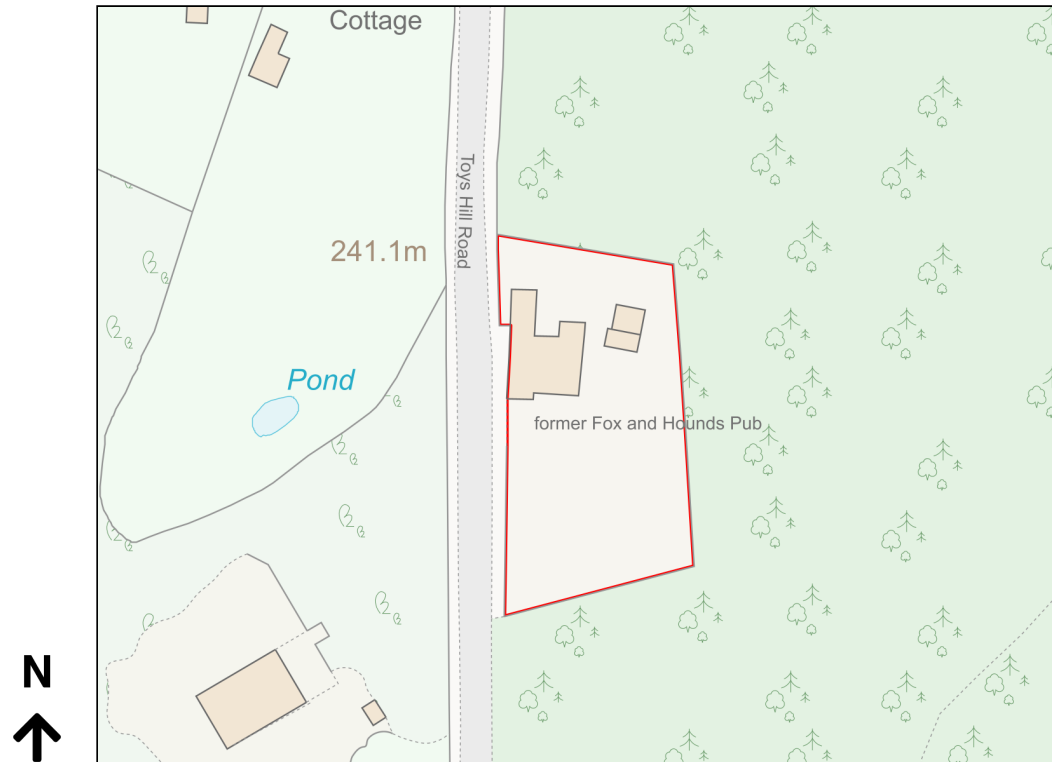

Location Plan

Site Address: Hunters Lodge, Toys Hill, Brasted, TN16 1QG

Date Produced: 01-Sep-2023

Scale: 1:1250 @A4

Planning Portal Reference: PP-12428527v1