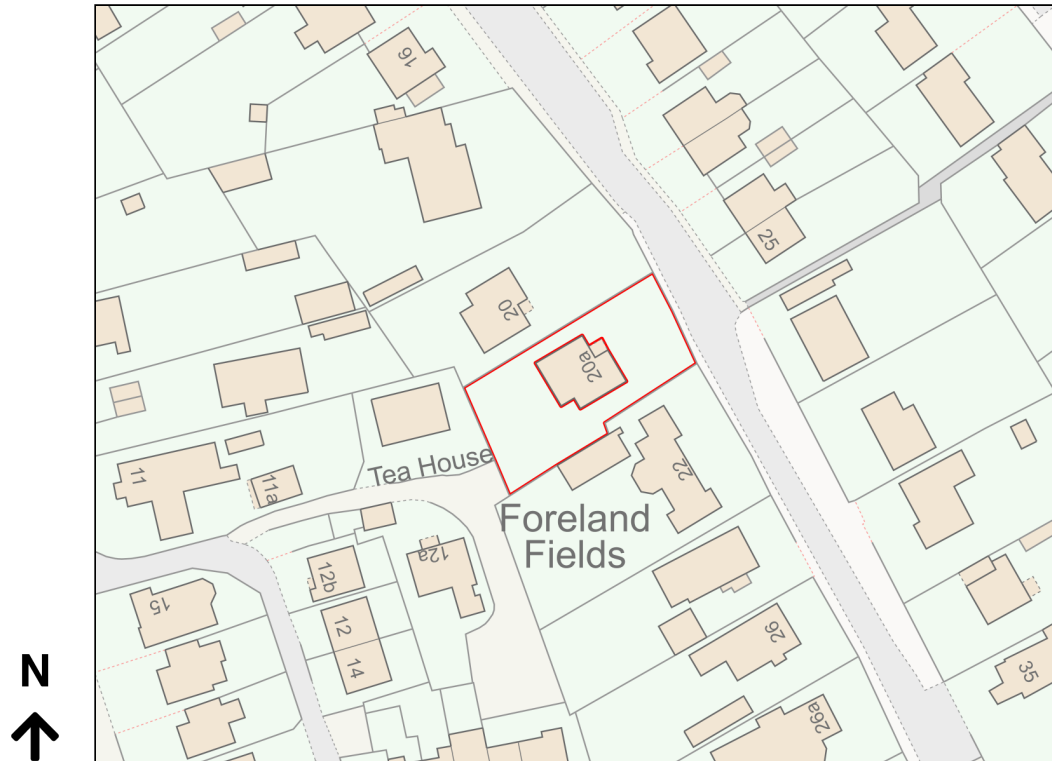

# Location Plan

Site Address: 20a, Beachfield Road, Bembridge, PO35 5TN

Date Produced: 07-Aug-2023

Scale: 1:1250 @A4

Planning Portal Reference: PP-12363872v1