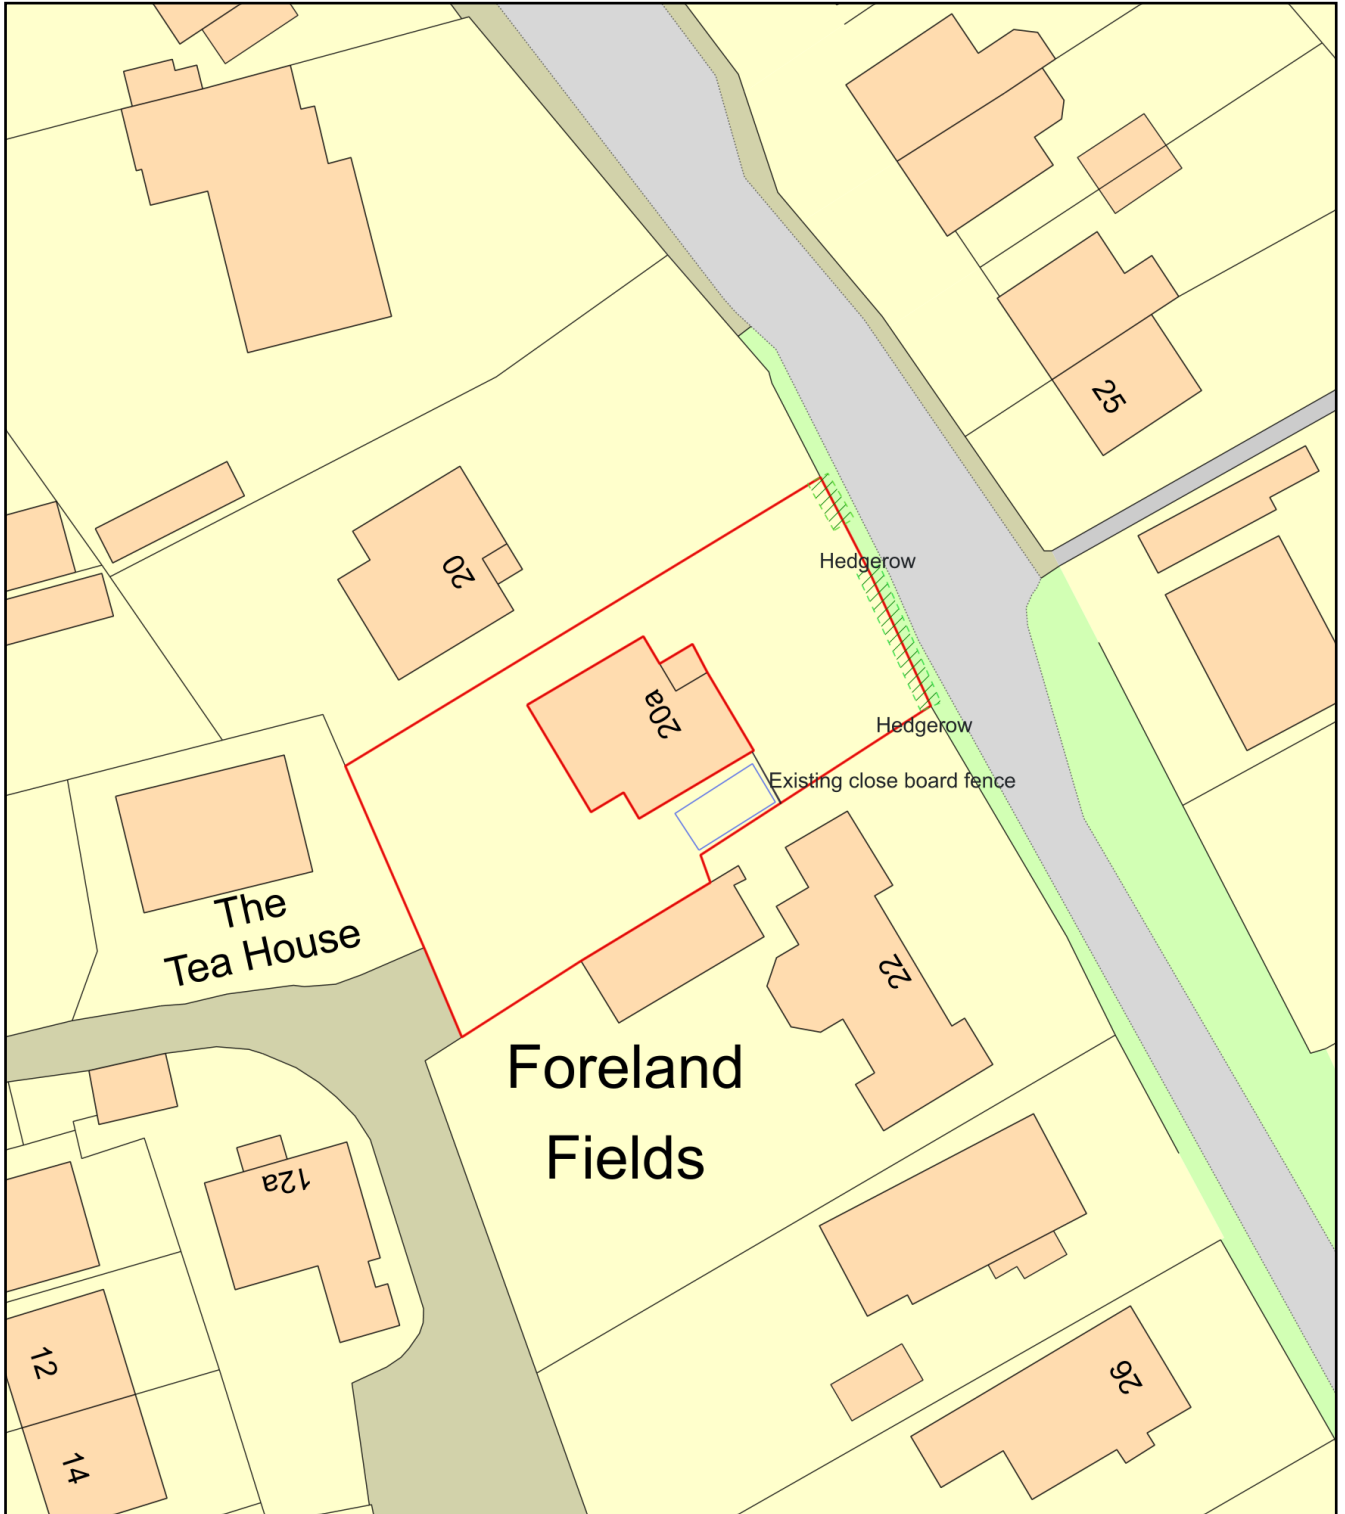

# 20a Beachfield Road Garden Building

Plan Produced for: Joanna Seward

Date Produced: 03 Aug 2023

Plan Reference Number: TQRQM23215144553190

Scale: 1:500 @ A4