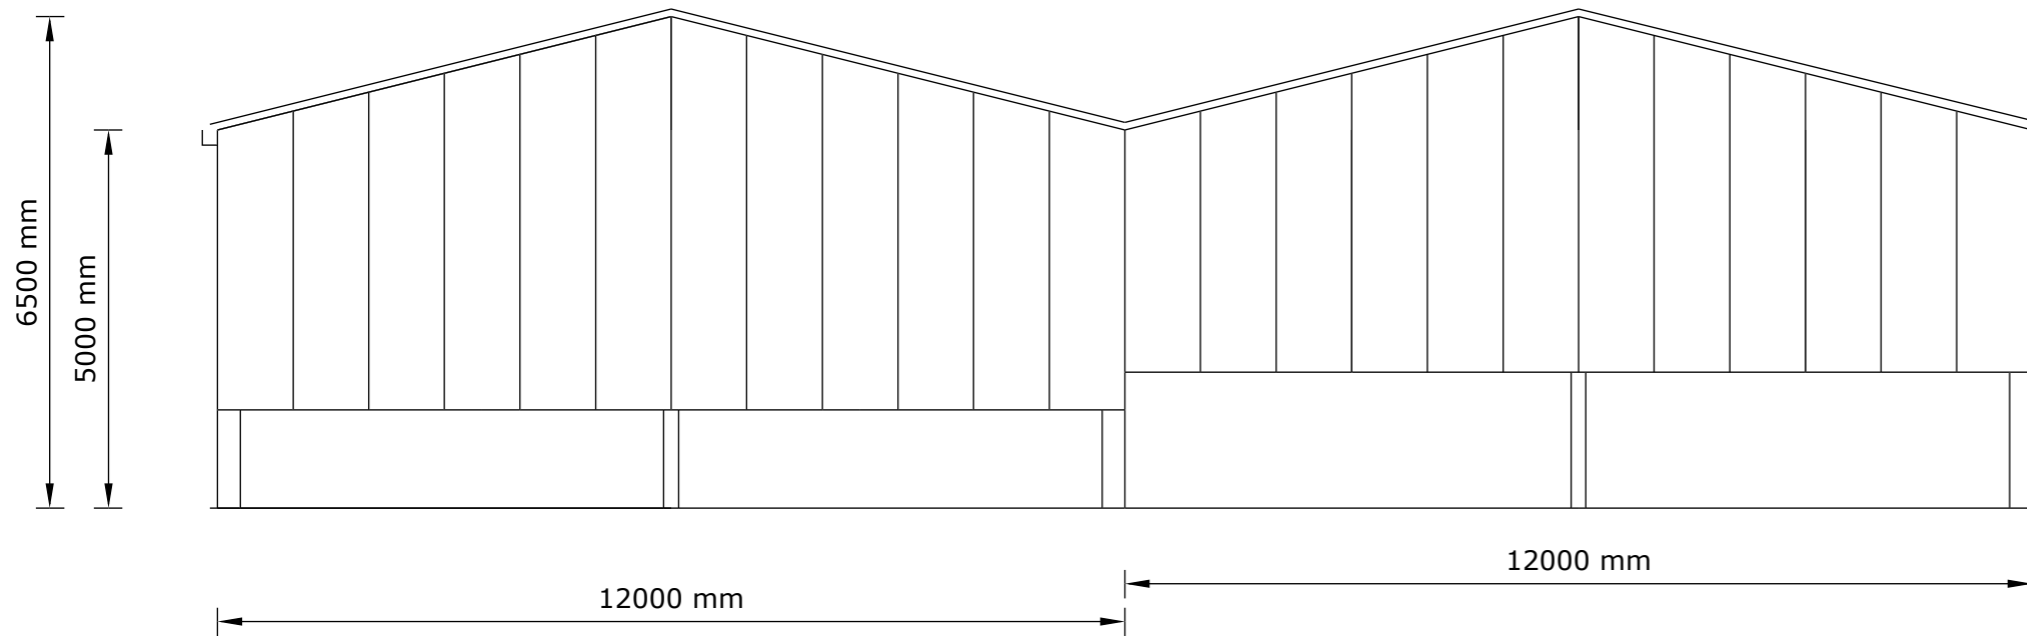

Proposed steel frame building for storage

West Elevation

East Elevation

Woodburn Hill Farm West
Woodburn Hexham
Northumberland NE48 2TT

Scale 1:100