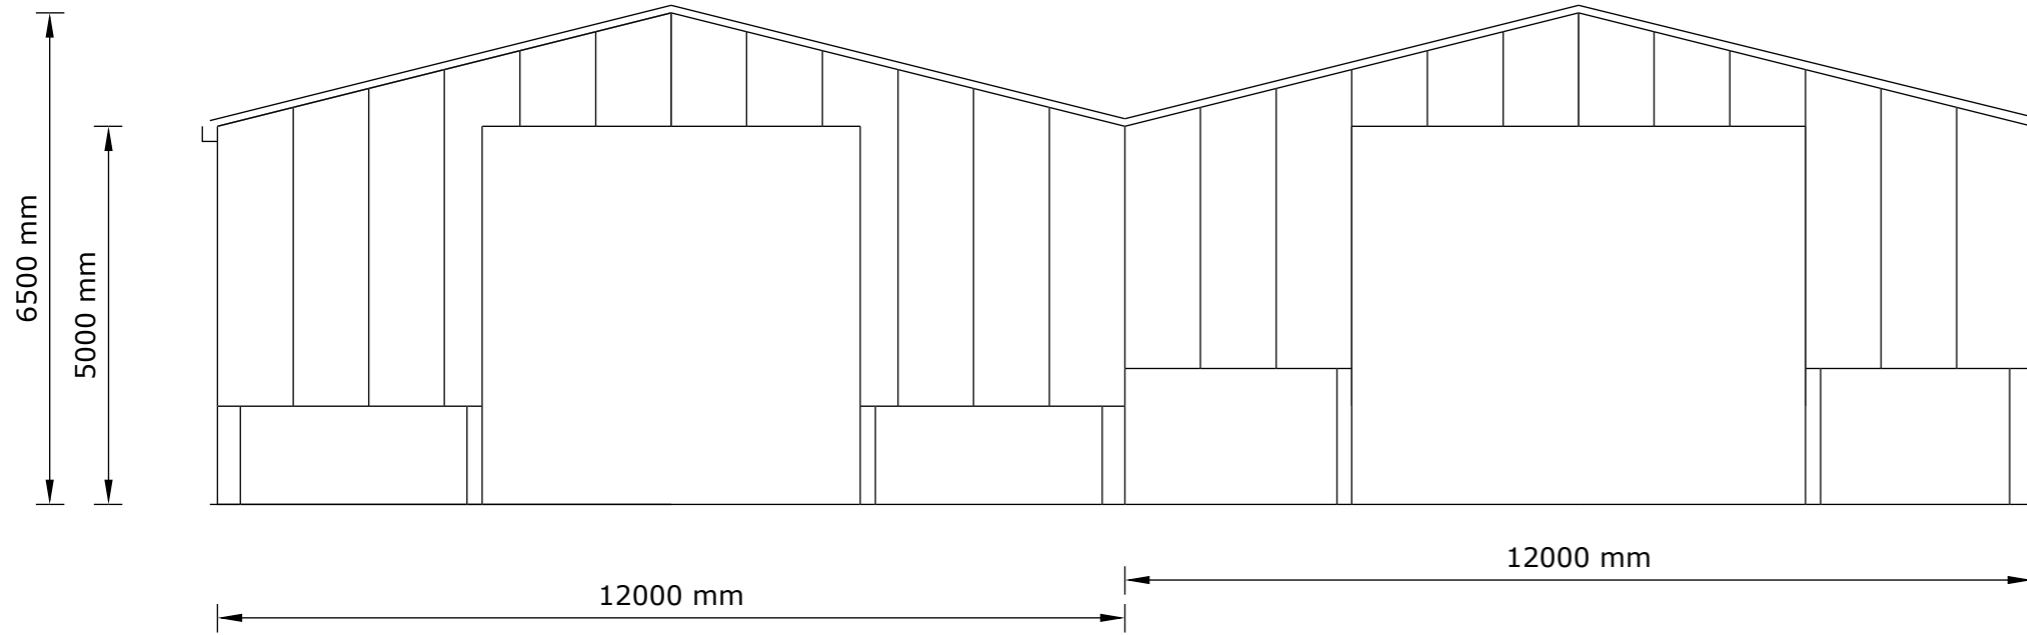

Proposed steel frame building for storage

West Elevation

East Elevation

Woodburn Hill Farm West
Woodburn Hexham
Northumberland NE48 2TT

Scale 1:100