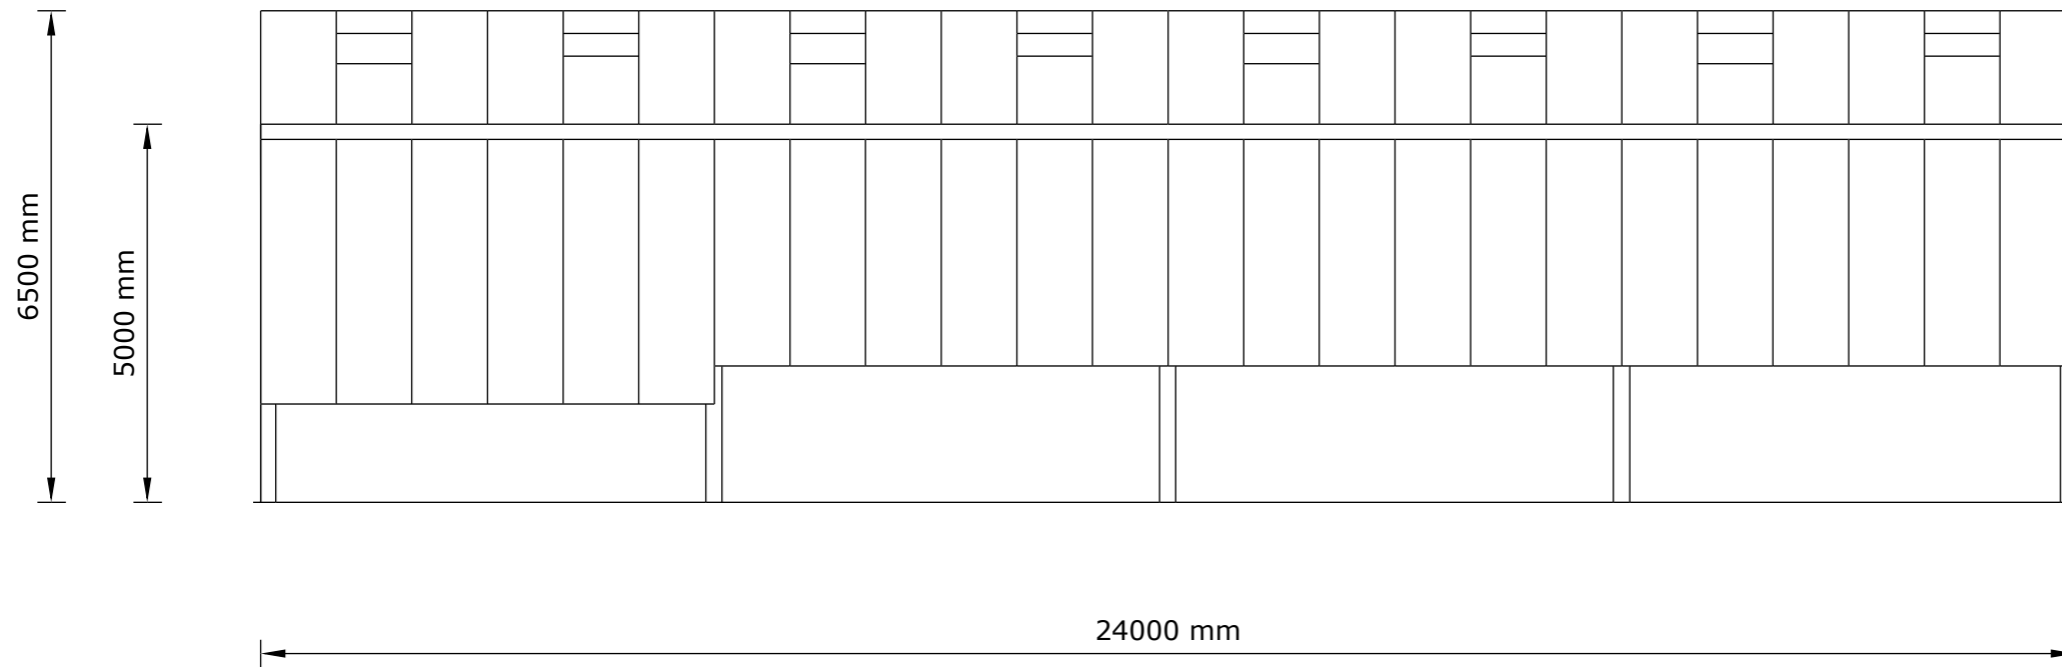

Proposed steel frame building for storage

North Elevation

South Elevation

Woodburn Hill Farm West  
Woodburn Hexham  
Northumberland NE48 2TT

Scale 1:100