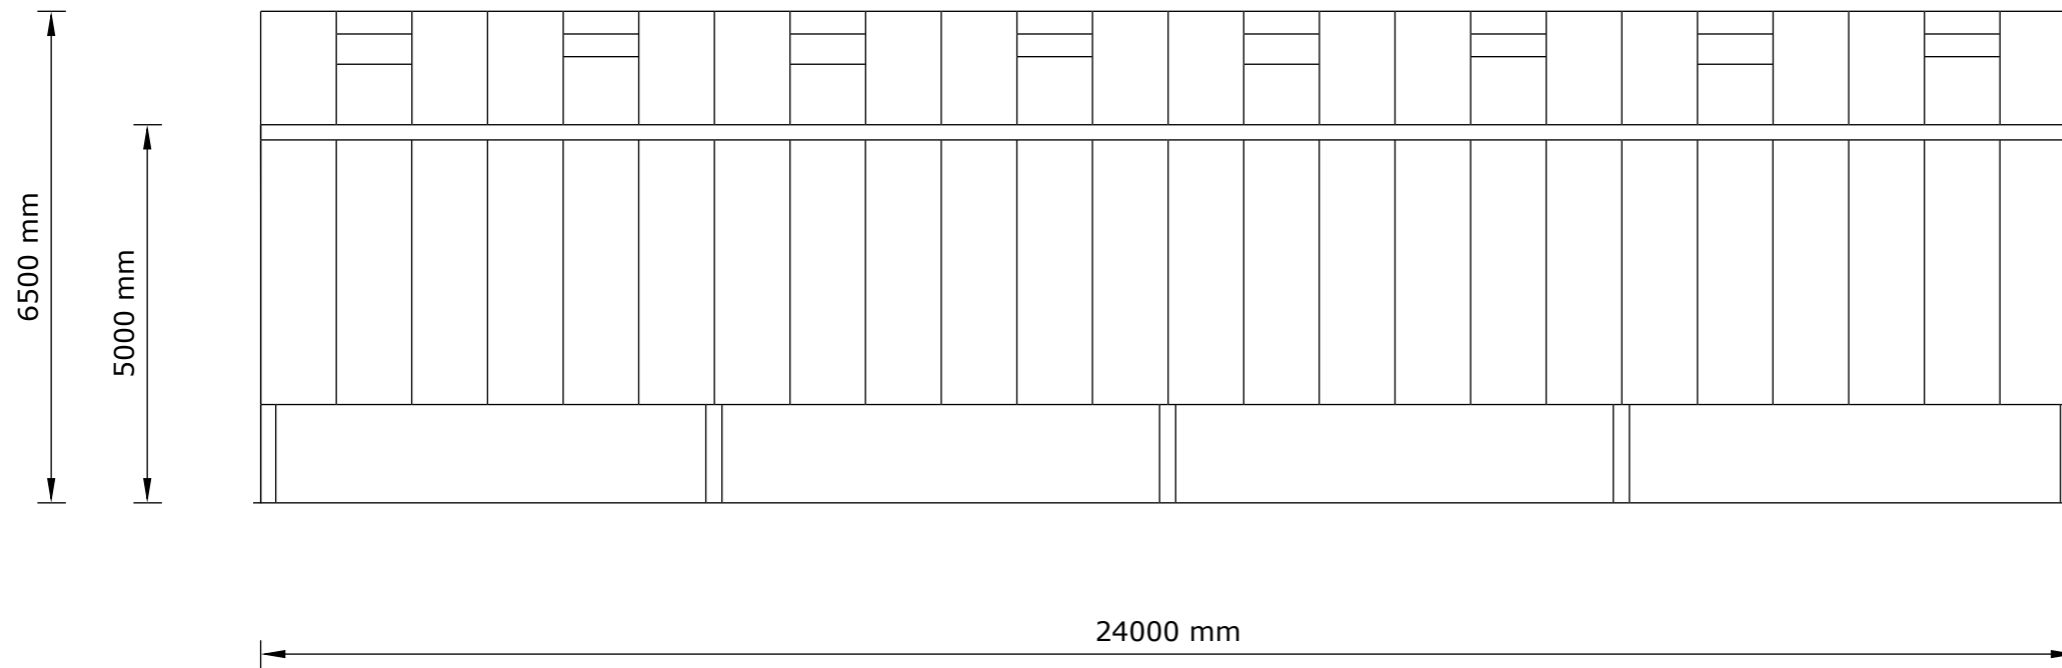

Proposed steel frame building for storage

North Elevation

South Elevation

Woodburn Hill Farm West  
Woodburn Hexham  
Northumberland NE48 2TT

Scale 1:100