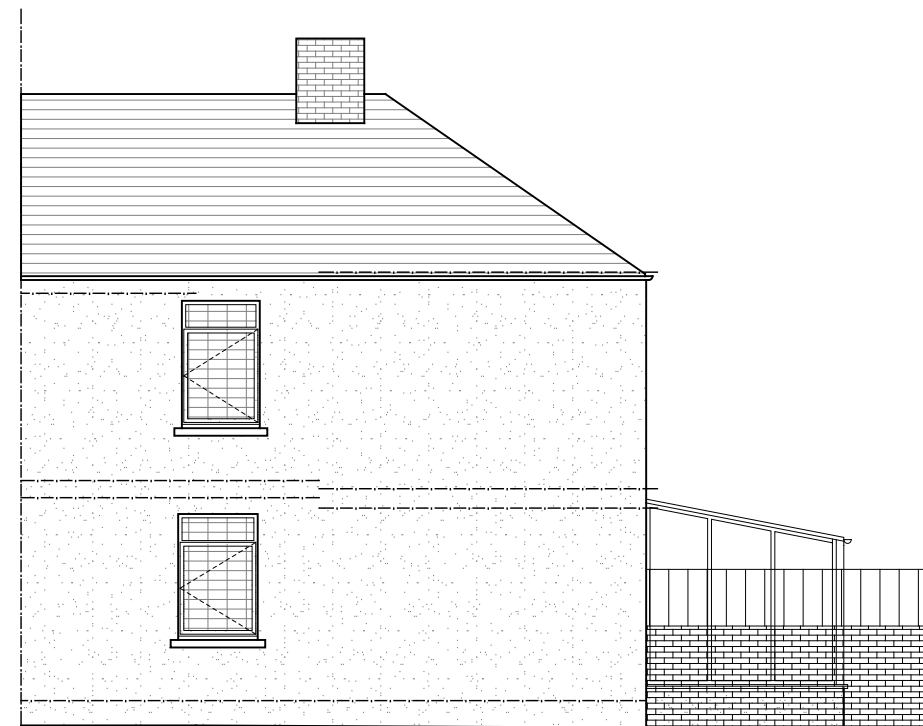

WEST ELEVATION

SOUTH ELEVATION

EAST ELEVATION

NORTH ELEVATION

REV:	DATE:	DESC:

33a Chapel Street
East Ardsley
Wakefield
West Yorkshire
WF3 2AA

T: 01924 835600
M: 07767 774257

W: www.sk-design.co.uk
E: info@sk-design.co.uk

CLIENT: MRS T BROWN

PROJECT: 9 ACKTON LANE,
FEATHERSTONE, PONTEFRACT
WF7 6AP

DRAWING TITLE: EXISTING ELEVATIONS

PROJECT REF: 2019-057

DRAWING NO: 102

REVISION: -

SCALE: 1:100@A3

DATE: JAN 2019