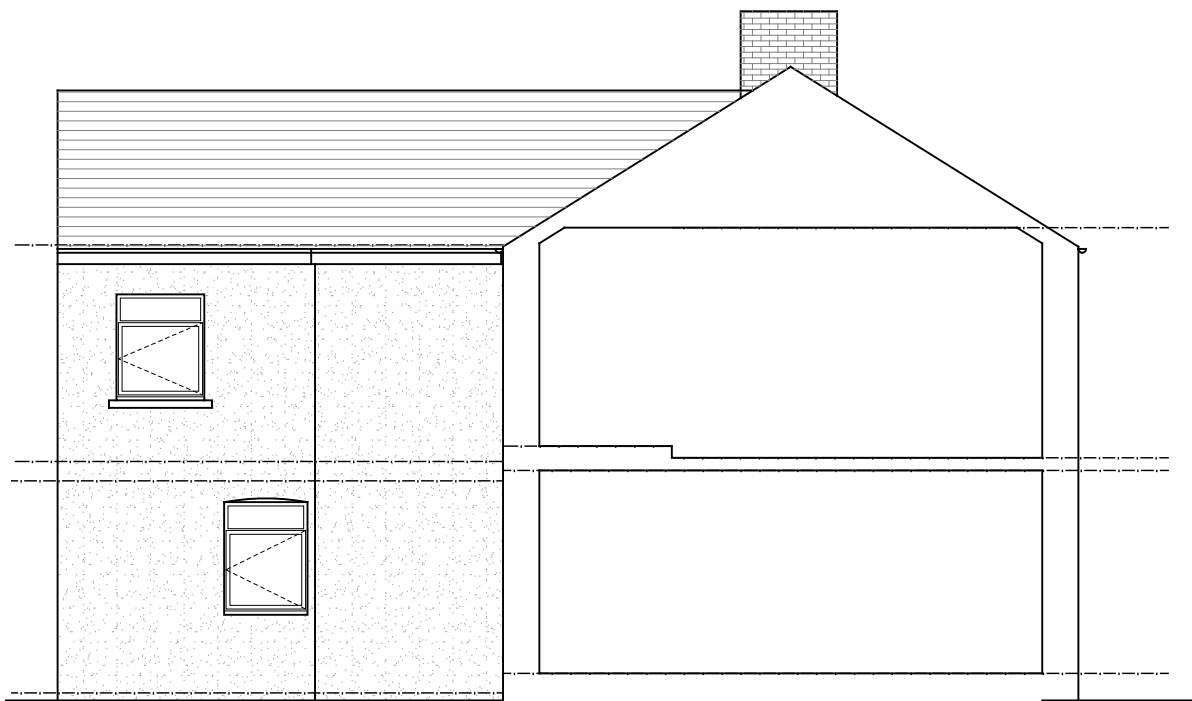

WEST ELEVATION

SOUTH ELEVATION

EAST ELEVATION

NORTH ELEVATION

REV:	DATE:	DESC:

33a Chapel Street
East Ardsley
Wakefield
West Yorkshire
WF3 2AA

T: 01924 835600
M: 07767 774257

W: www.sk-design.co.uk
E: info@sk-design.co.uk

CLIENT: MRS T BROWN

PROJECT: 9 ACKTON LANE,
FEATHERSTONE, PONTEFRACT
WF7 6AP

DRAWING TITLE: PROPOSED ELEVATIONS

PROJECT REF: 2019-057

DRAWING NO: 202

REVISION: -

SCALE: 1:100@A3

DATE: JAN 2019