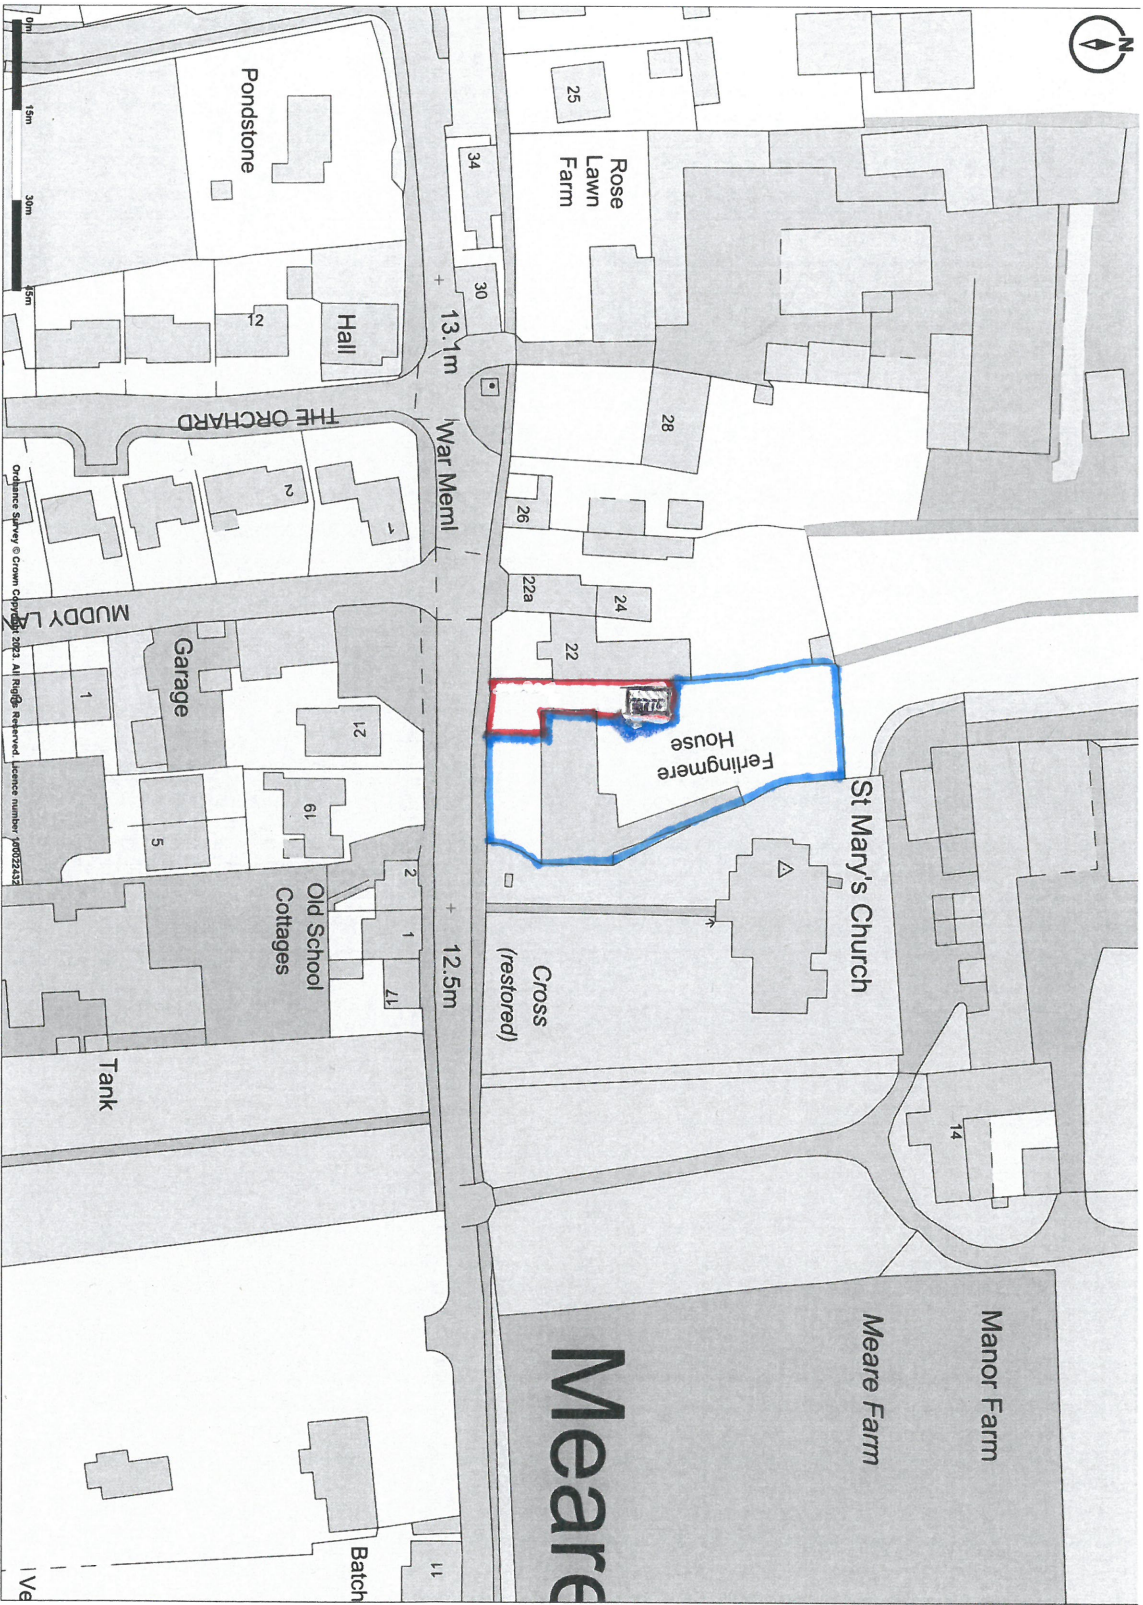

FERLINGINGMERE HOUSE, 18 ST MARYS ROAD, MEARE, SOMERSET
LOCATION PLAN

Promap
© LANDMARK INFORMATION
Ordnance Survey © Crown Copyright 2023. All Rights Reserved.
Licence number: 100022432
Plotted Scale - 1:1250, Paper Size - A4