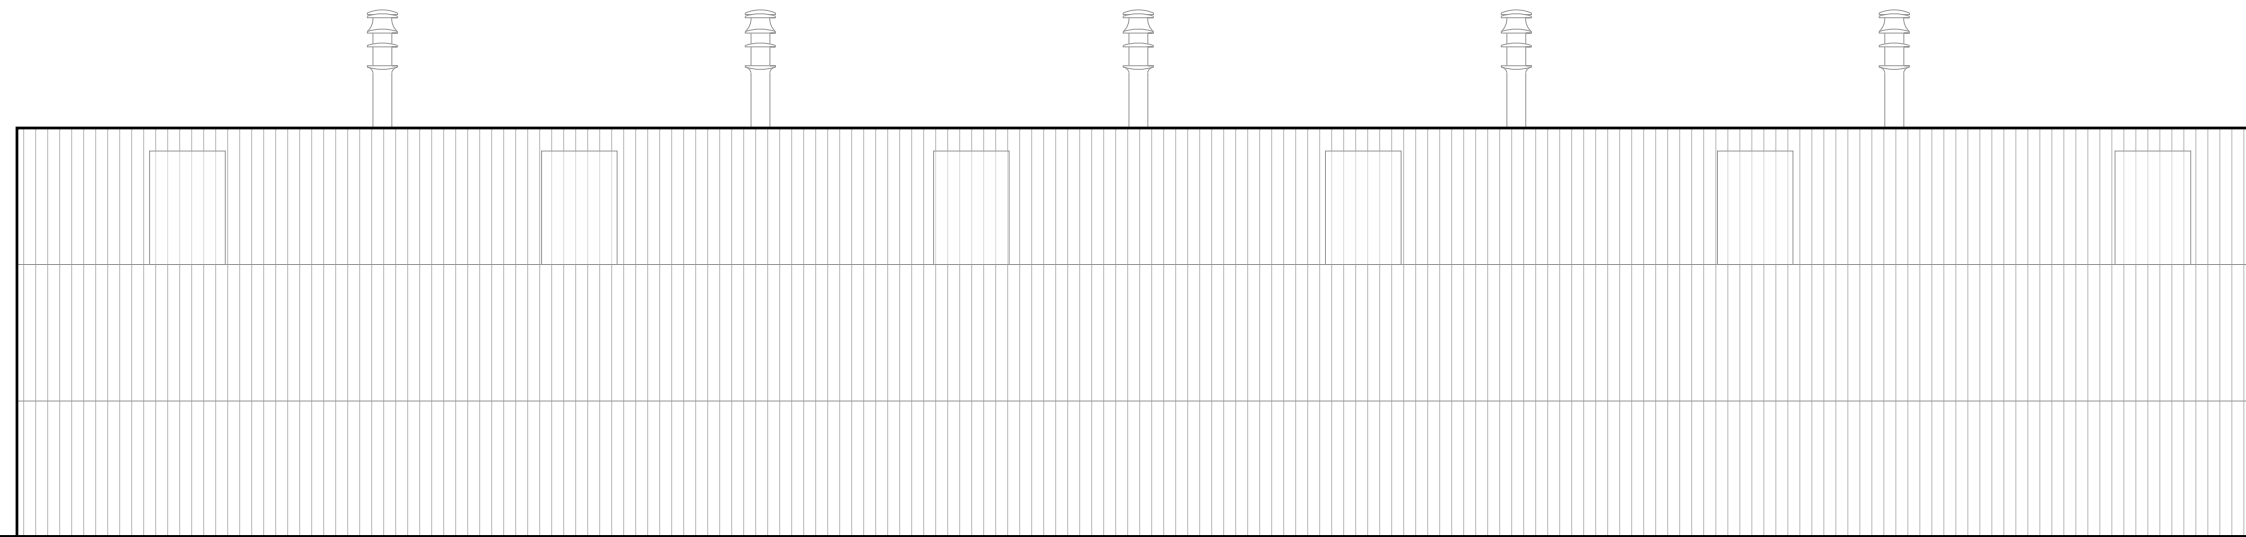

01 | EXISTING BARN SOUTH ELEVATION

Scale 1:100 @ A3

02 | EXISTING BARN NORTH ELEVATION

Scale 1:100 @ A3

PROJECT TITLE: DOVECOTT FARM, MIDVILLE				SCORER HAWKINS ARCHITECTS <small>Lodge Farm Barns Skendleby, Spilsby Lincolnshire, PE25 4QF 01754 890089 projects@scorerhawkins.co.uk www.scorerhawkins.co.uk</small>
DRAWING TITLE: EXISTING BARN NORTH & SOUTH ELEVATIONS				
DRAWING NO: 2446-EX03	REVISION: -	ISSUE DATE: 31/08/2023	SCALE: 1:100	