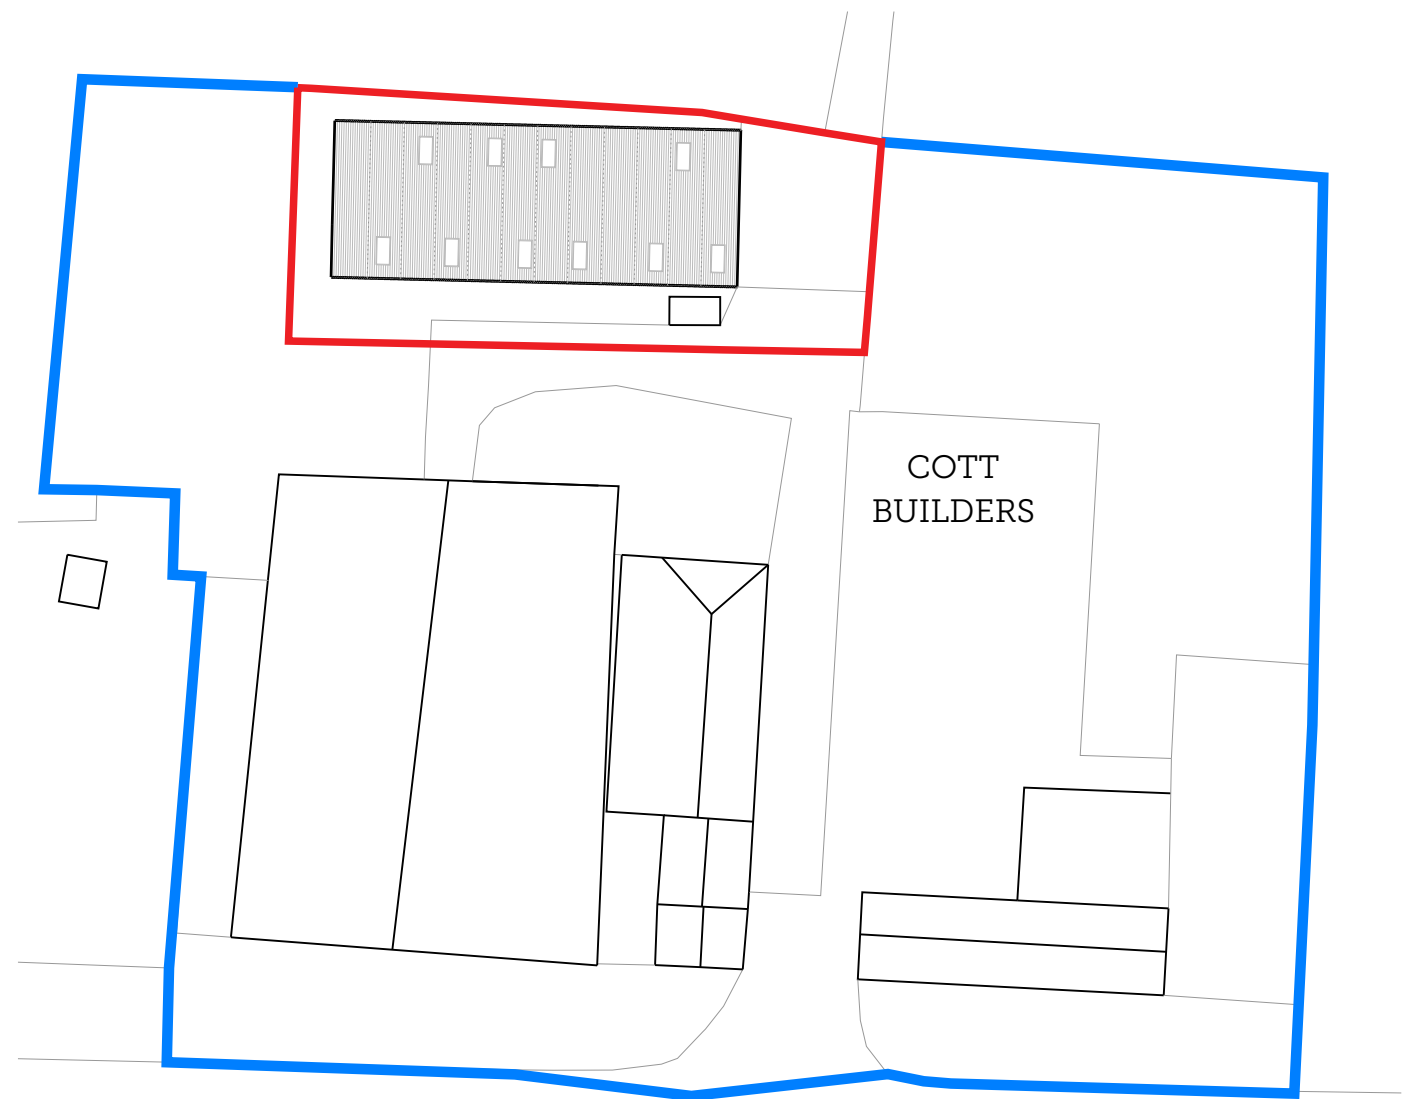

02 | PROPOSED BLOCK PLAN

Scale 1:500 @ A3