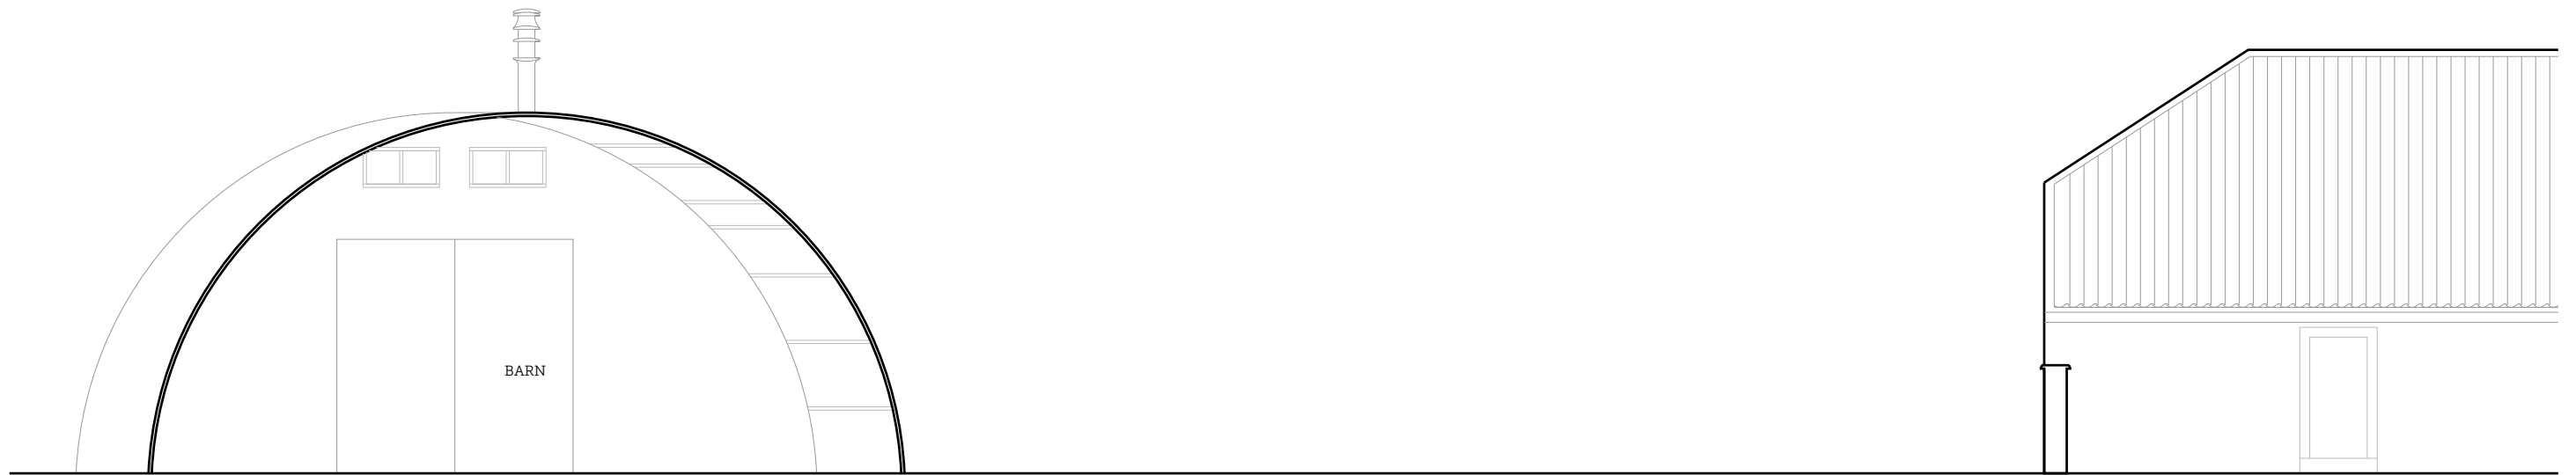

01 | EXISTING BARN EAST ELEVATION

Scale 1:100 @ A3

02 | EXISTING BARN WEST ELEVATION

Scale 1:100 @ A3

03 | EXISTING BARN SECTION A-A

Scale 1:100 @ A3

PROJECT TITLE: DOVECOTT FARM, MIDVILLE				SCORER HAWKINS ARCHITECTS <small>Lodge Farm Barns Skendleby, Spilsby Lincolnshire, PE25 4QF</small>
DRAWING TITLE: EXISTING BARN EAST & WEST ELEVATIONS & SECTION AA				
DRAWING NO: 2446-EX04	REVISION: -	ISSUE DATE: 31/08/2023	SCALE: 1:100	<small>01754 890089 projects@scorerhawkins.co.uk www.scorerhawkins.co.uk</small>