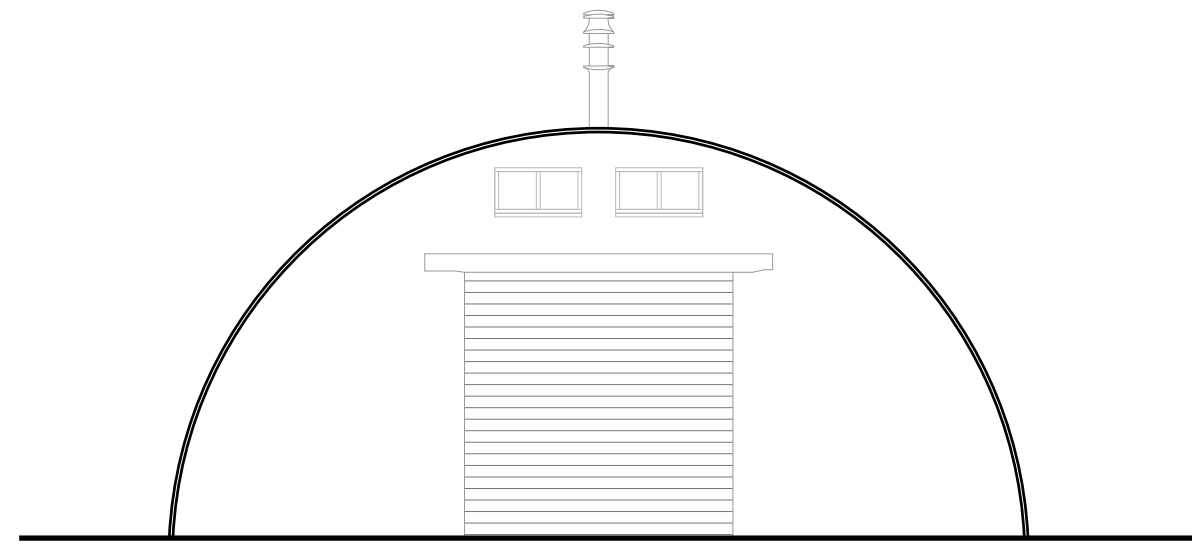

01 | EXISTING BARN EAST ELEVATION

Scale 1:100 @ A3

02 | EXISTING BARN WEST ELEVATION

Scale 1:100 @ A3

03 | EXISTING BARN SECTION A-A

Scale 1:100 @ A3

PROJECT TITLE: DOVECOTT FARM, MIDVILLE				SCORER HAWKINS ARCHITECTS <small>Lodge Farm Barns Skendleby, Spilsby Lincolnshire, PE25 4QF</small>
DRAWING TITLE: EXISTING BARN EAST & WEST ELEVATIONS & SECTION AA				
DRAWING NO: 2446-EX04	REVISION: -	ISSUE DATE: 31/08/2023	SCALE: 1:100	<small>01754 890089 projects@scorerhawkins.co.uk www.scorerhawkins.co.uk</small>