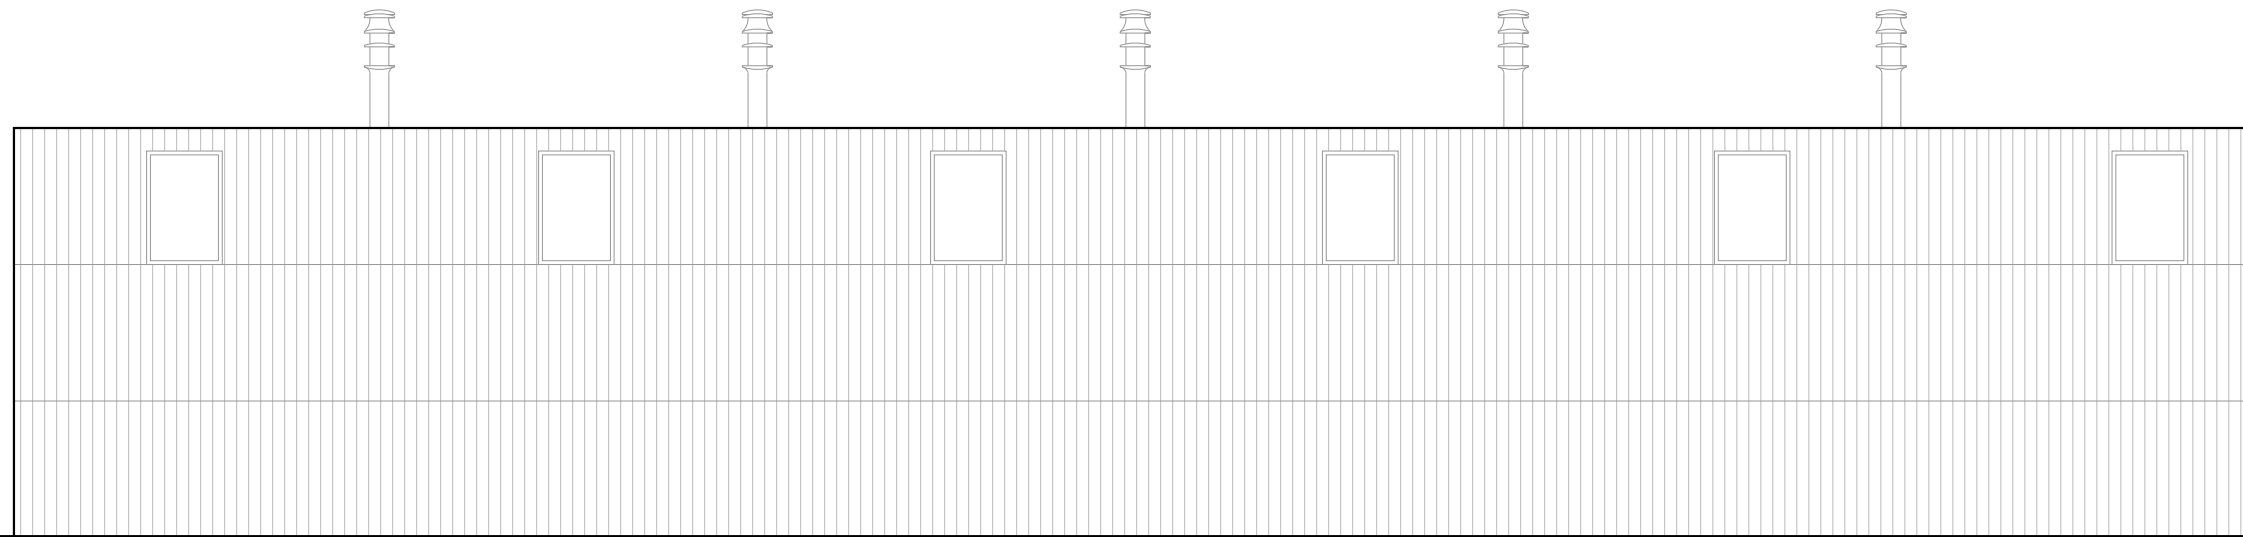

01 | PROPOSED SOUTH ELEVATION

Scale 1:100 @ A3

02 | PROPOSED NORTH ELEVATION

Scale 1:100 @ A3

PROJECT TITLE: DOVECOTT FARM, MIDVILLE				SCORER HAWKINS ARCHITECTS <small>Lodge Farm Barns Skendleby, Spilsby Lincolnshire, PE25 4QF 01754 890089 projects@scorerhawkins.co.uk www.scorerhawkins.co.uk</small>
DRAWING TITLE: PROPOSED NORTH & SOUTH ELEVATIONS				
DRAWING NO: 2446-PP03	REVISION: -	ISSUE DATE: 31/08/2023	SCALE: 1:100	