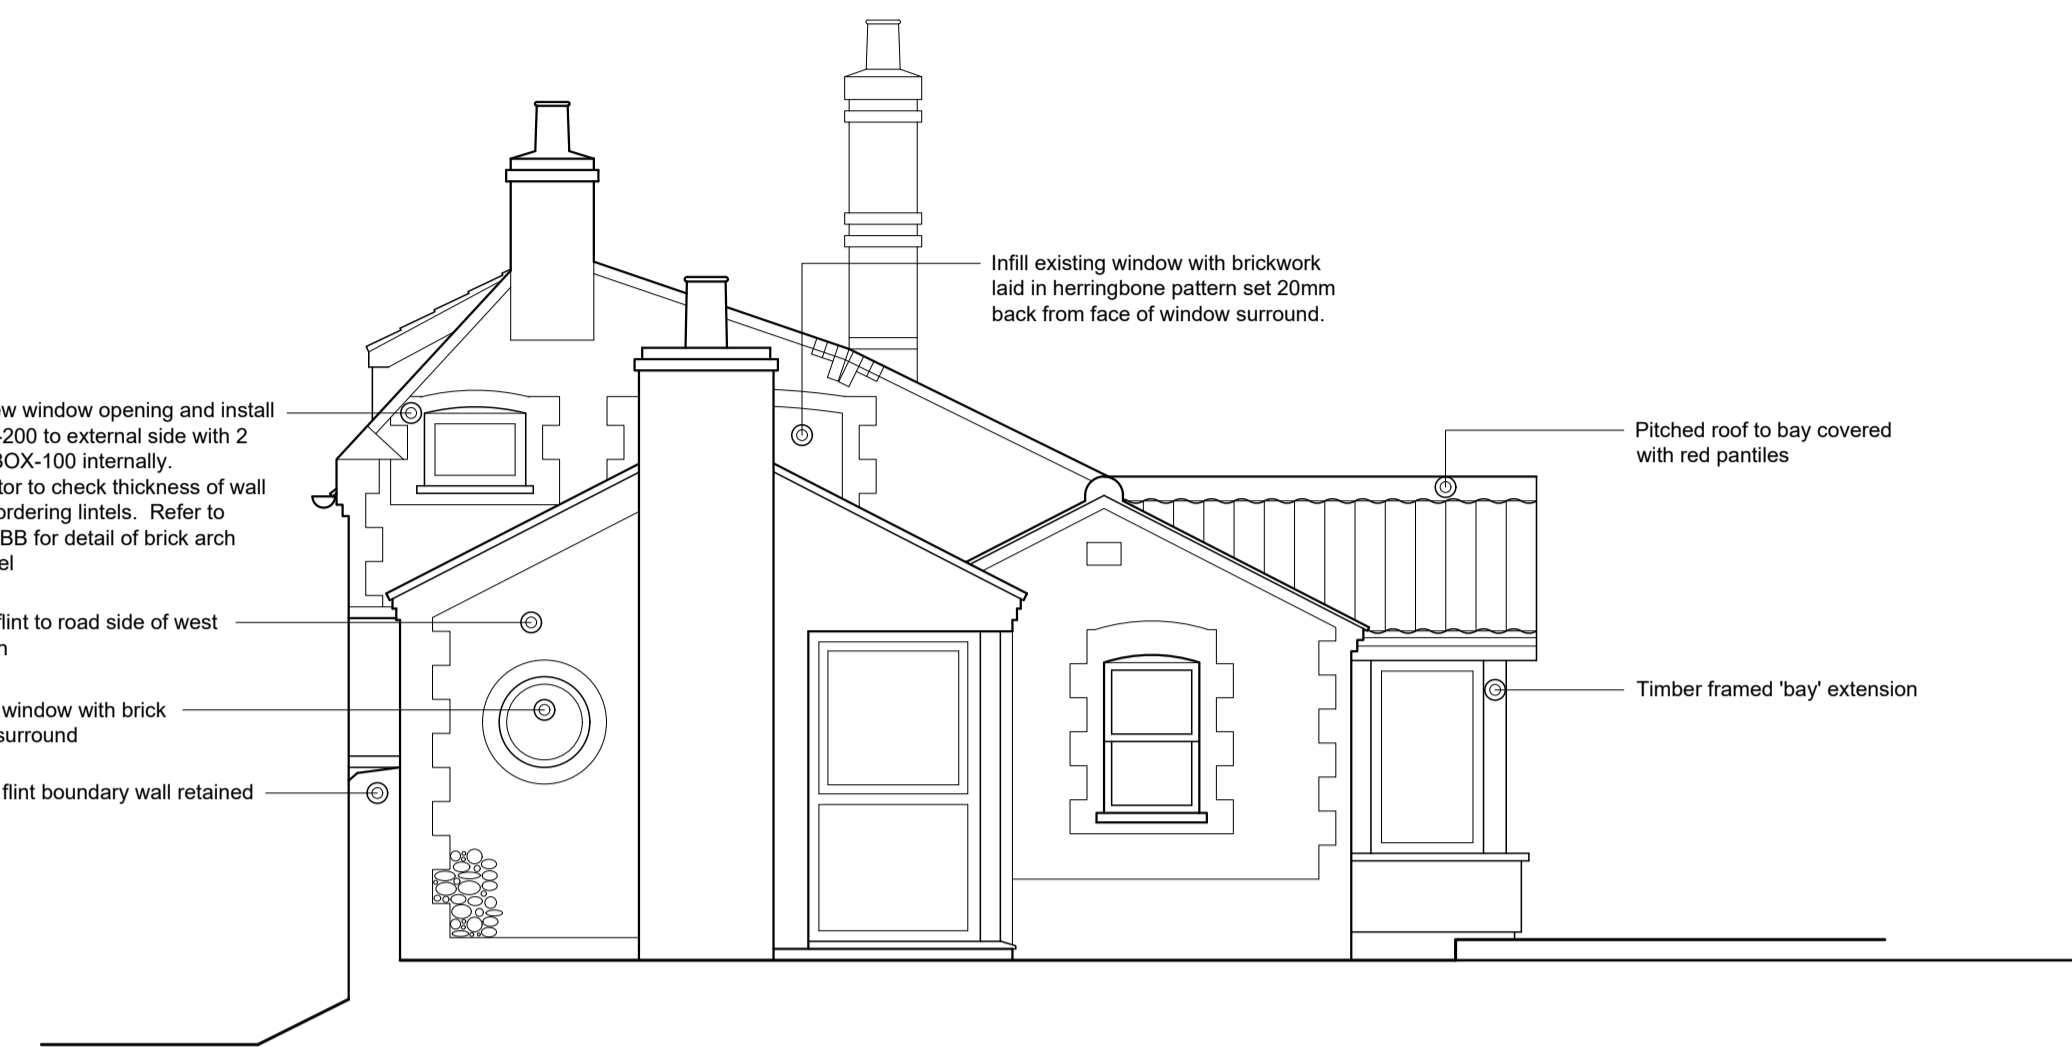

South Elevation

West Elevation

North Elevation

East Elevation

Revisions			
Rev		Date	By
A	South elevation amended	06.23	PSP
B	Minor amendments	08.23	PSP
C	Minor amendments	08.23	PSP
C	Submitted for planning	08.23	PSP

Status

Planning

Project
 45 Warham Road
 Binham
 Norfolk

Client

Mr & Mrs Birts

Drawing

Elevations

Drawn Checked