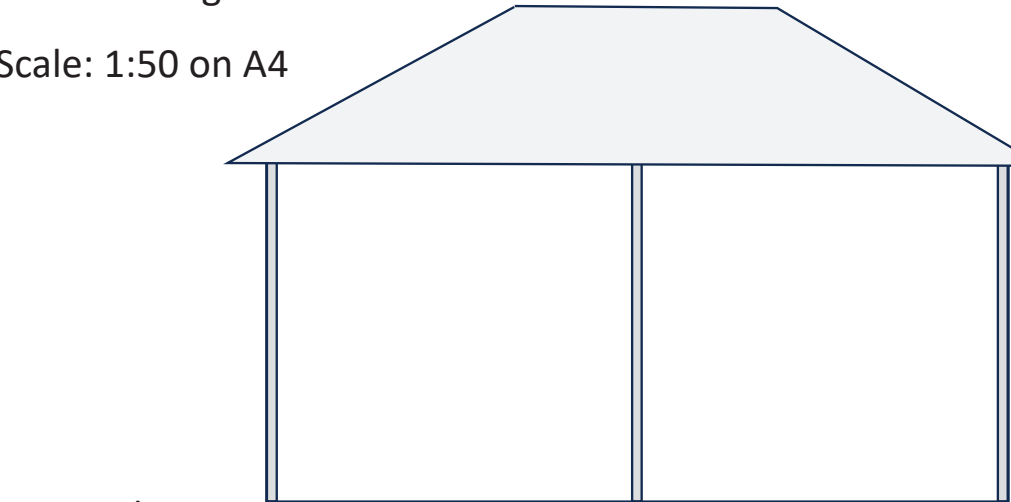

Firs Lodge, Green Lane, Boston Spa LS23 6AZ

Gazebo design

Scale: 1:50 on A4

Front elevation

Rear elevation

1 metre

West elevation

East elevation