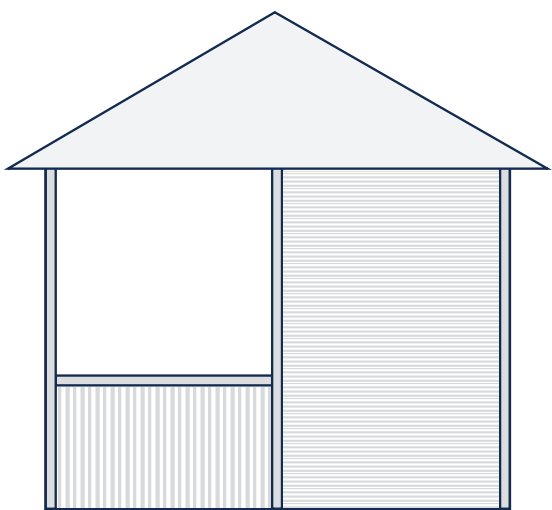

Firs Lodge, Green Lane, Boston Spa LS23 6AZ

Gazebo design

Scale: 1:50 on A4

Front elevation

Rear elevation

1 metre

West elevation

East elevation