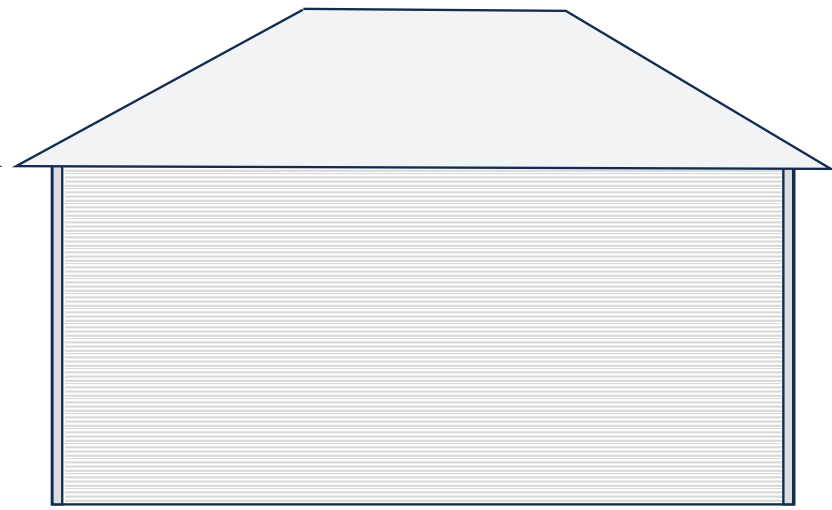

Firs Lodge, Green Lane, Boston Spa LS23 6AZ

Gazebo design

Scale: 1:50 on A4

Front elevation

Rear elevation

1 metre

West elevation

East elevation