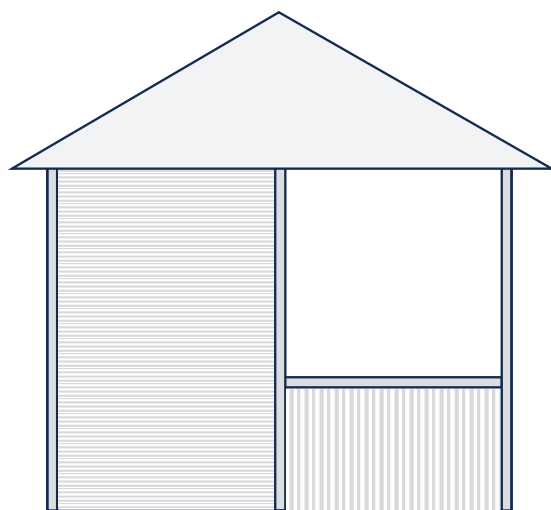

Firs Lodge, Green Lane, Boston Spa LS23 6AZ

Gazebo design

Scale: 1:50 on A4

Front elevation

Rear elevation

1 metre

West elevation

East elevation