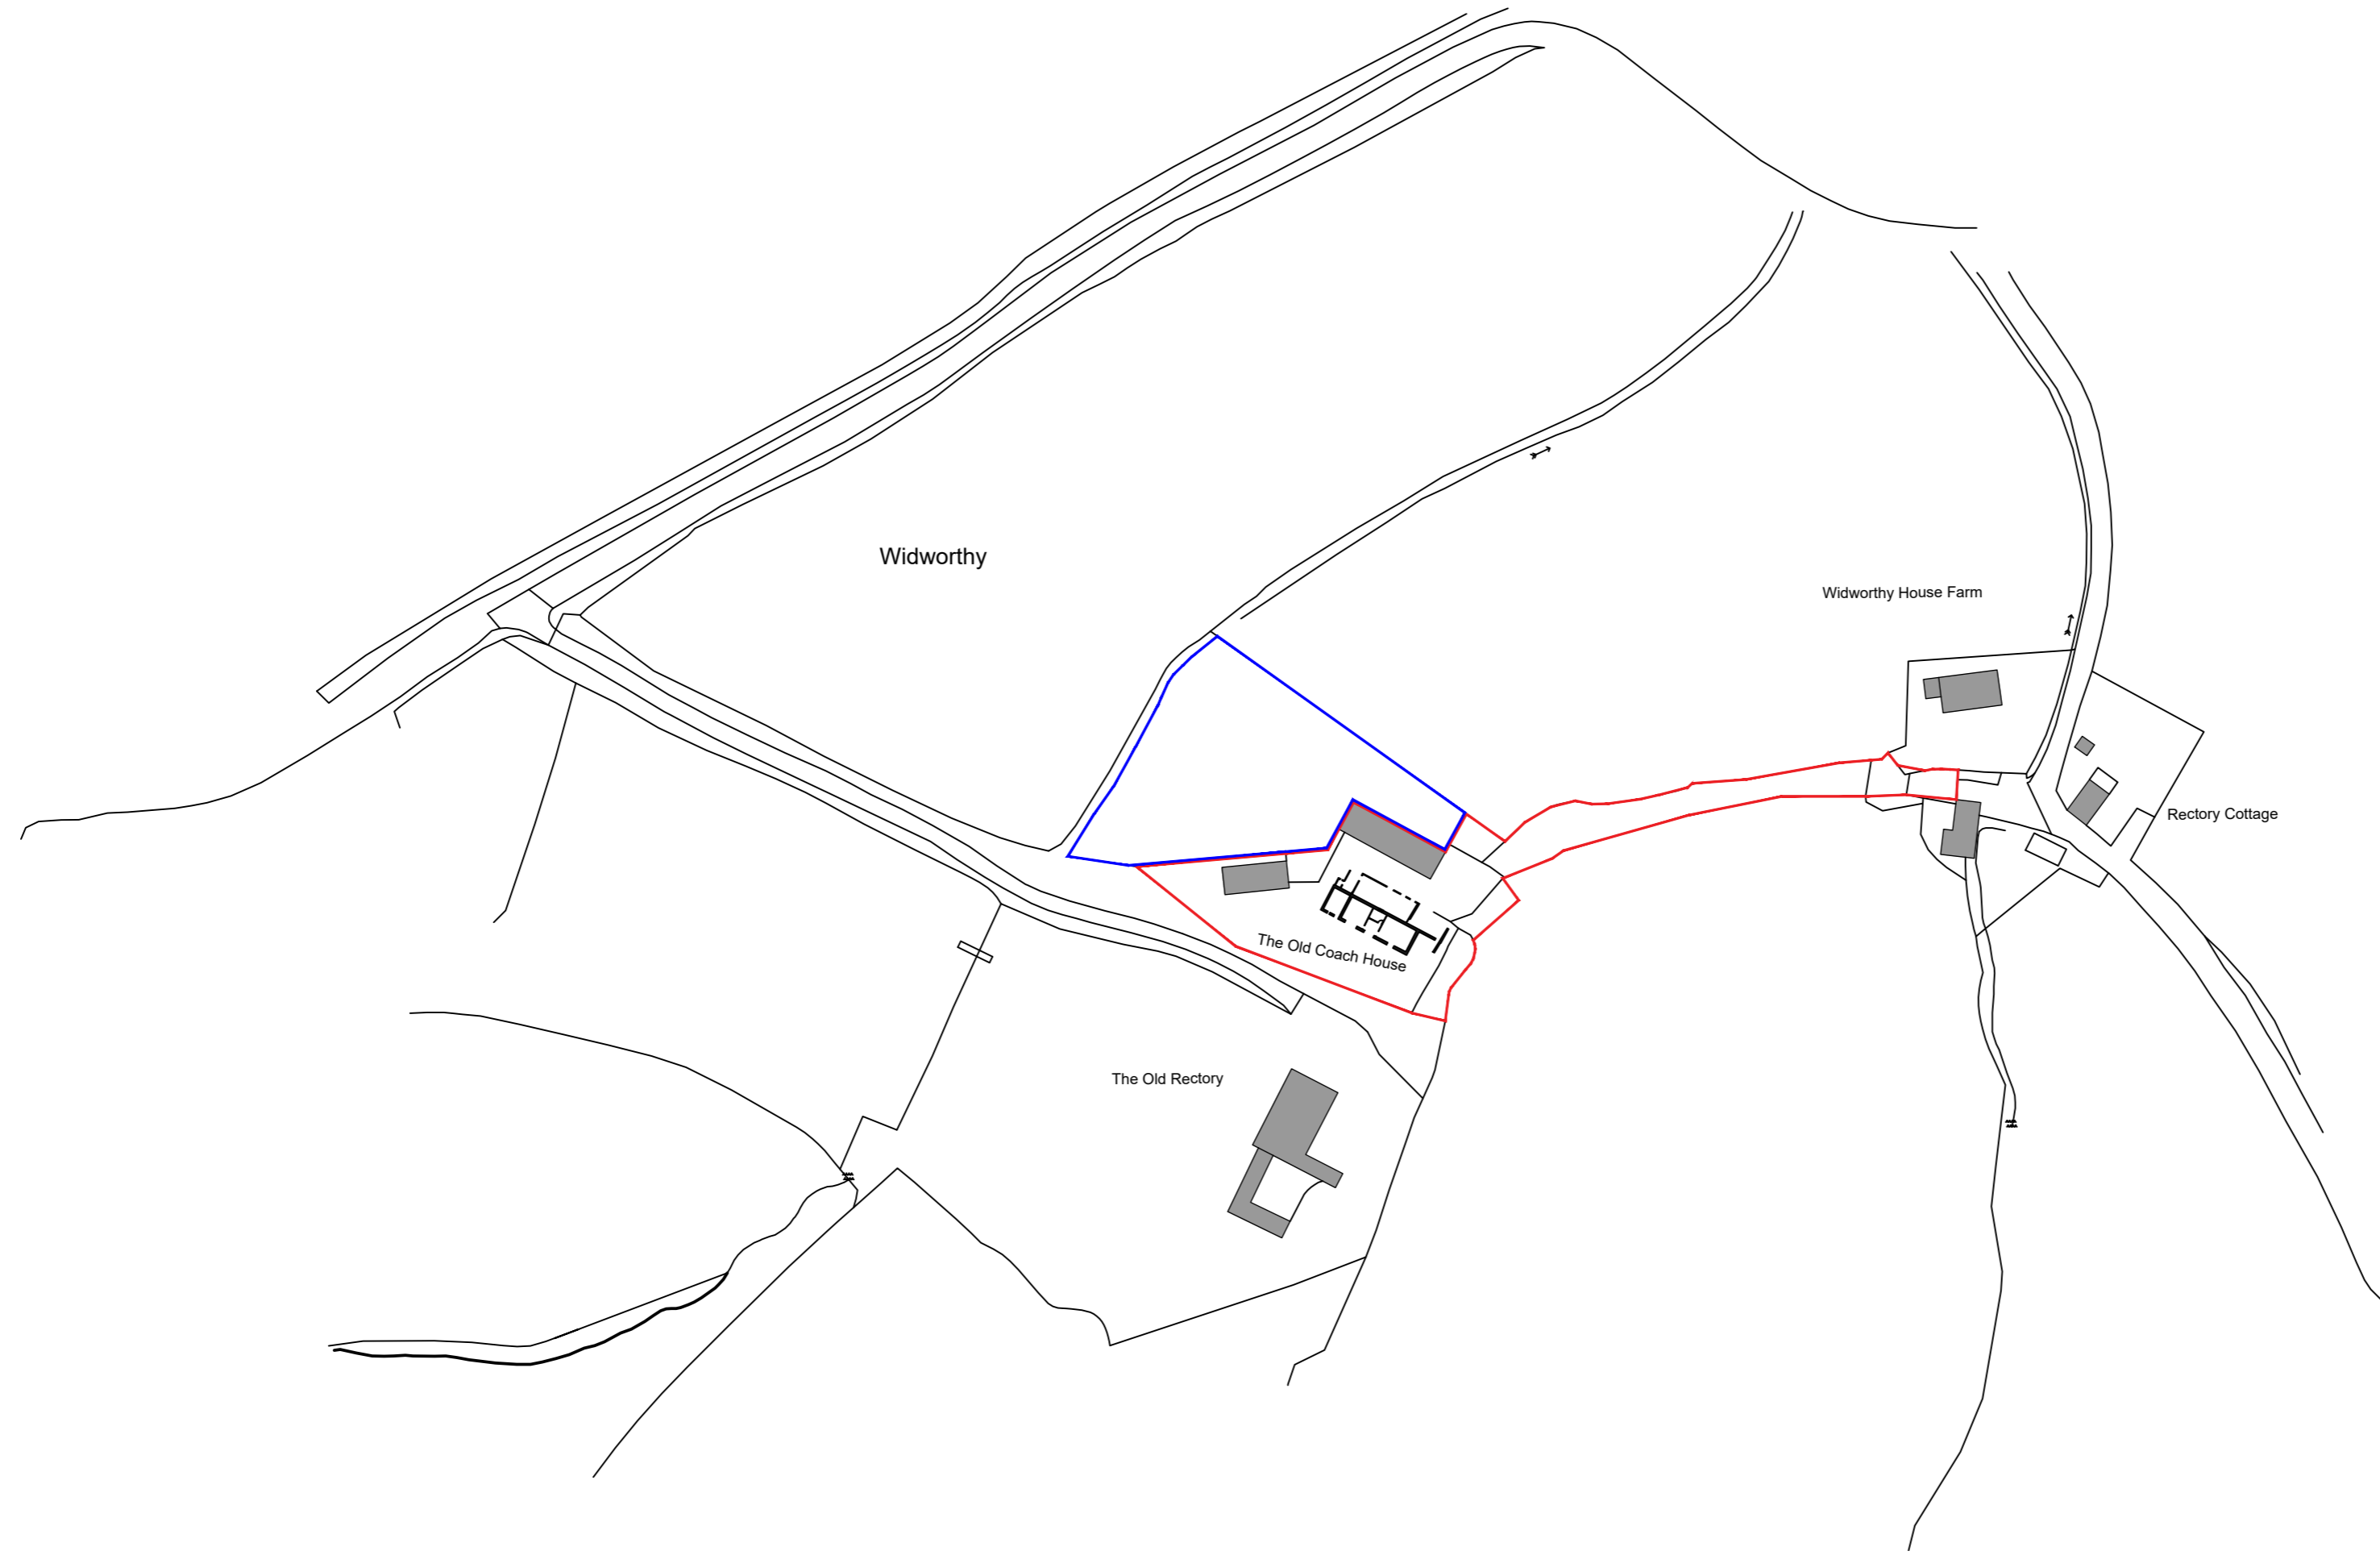

LEGEND

-  Existing Walls
-  Application Boundary

Ordnance Survey, (c) Crown Copyright 2023. All rights reserved. Licence number 100022432

REV	DATE	DESCRIPTION
-	-	-

JOB TITLE

Conversion & Extension

The Old Coach House, Widworthy, Honiton, Devon, EX14 9JS

DRAWING TITLE

Site Location Plan

First issued 05/09/2023

Scale 1:1250 @ A2

Job code 21-178

Status PL

Drawing number E100

Revision -

Drawn by: LT

Checked by: -

Site Location Plan

Scale 1:1250