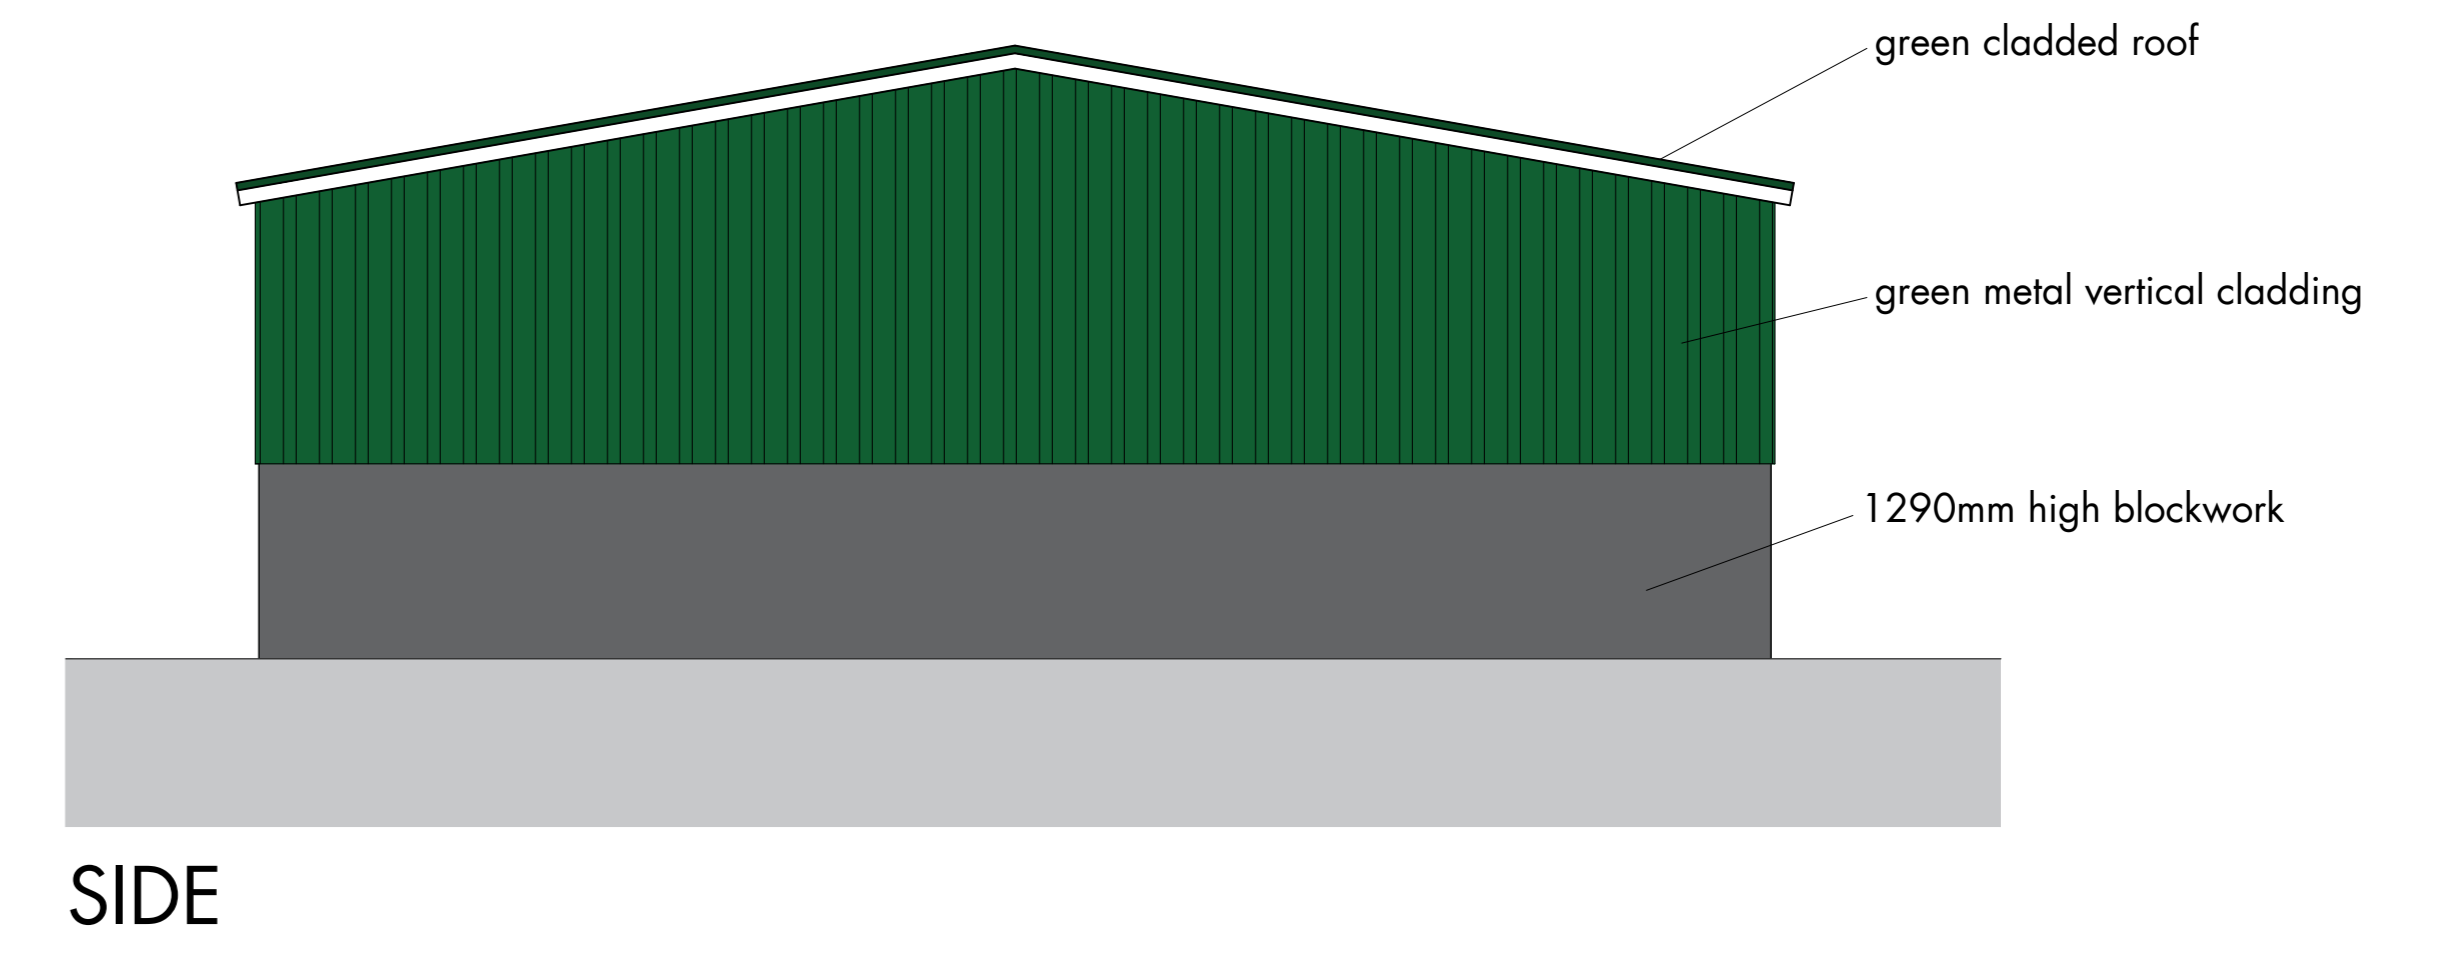

# PROPOSED ELEVATIONS @1:50

PROPOSED FLOOR PLAN

PROPOSED ROOF PLAN

Proposed floor plans and elevations  
 Proposed new build barn for agricultural use  
 Land South of Hillside Farm, Oakley Road, Brill,  
 Buckinghamshire, HP18 9SH  
 Scale 1:50  
 Date: September 2023  
 Drawing Number: GP/01/23 Rev  
 Imageon Designs Ltd  
 La Cannerie, Morainville Jouveaux, Normandie, France, 27260  
 Tel:0033 232412899 email: imageondesigns@live.co.uk