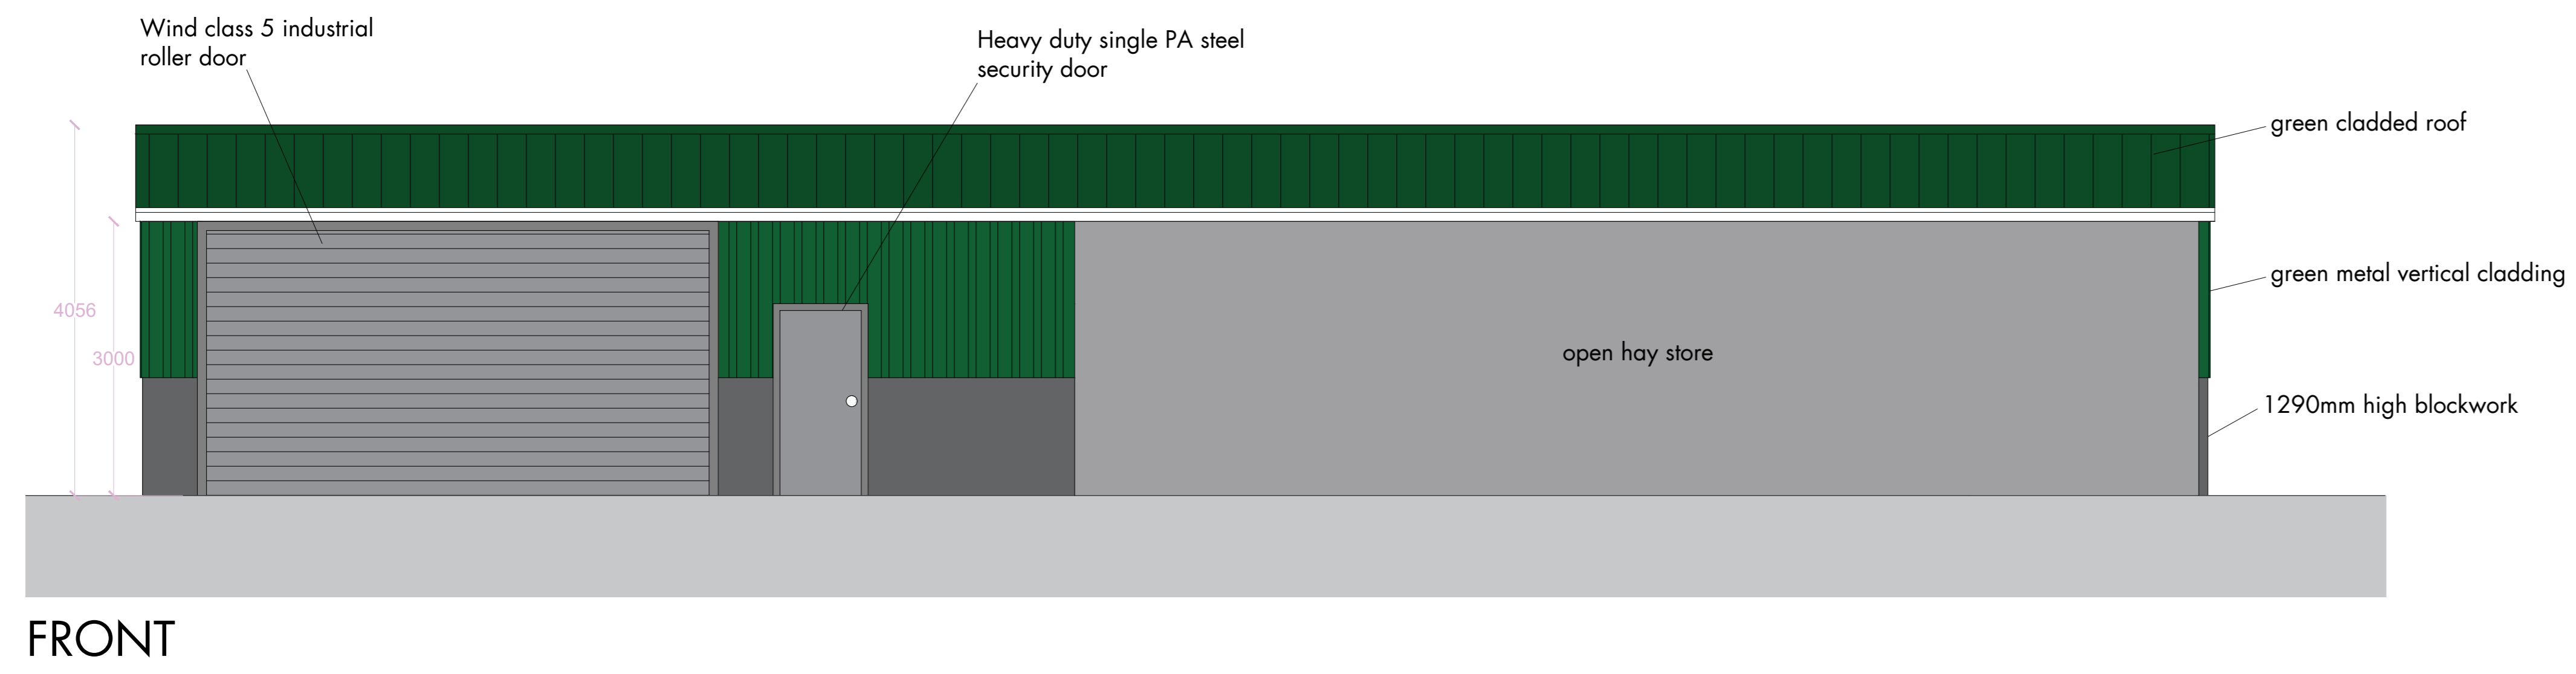

# PROPOSED ELEVATIONS @1:50

PROPOSED FLOOR PLAN

PROPOSED ROOF PLAN

Proposed floor plans and elevations  
 Proposed new build barn for agricultural use  
 Land South of Hillside Farm, Oakley Road, Brill,  
 Buckinghamshire, HP18 9SH  
 Scale 1:50  
 Date: September 2023  
 Drawing Number: GP/01/23 Rev  
 Imageon Designs Ltd  
 La Cannerie, Morainville Jouveaux, Normandie, France, 27260  
 Tel:0033 232412899 email: imageondesigns@live.co.uk