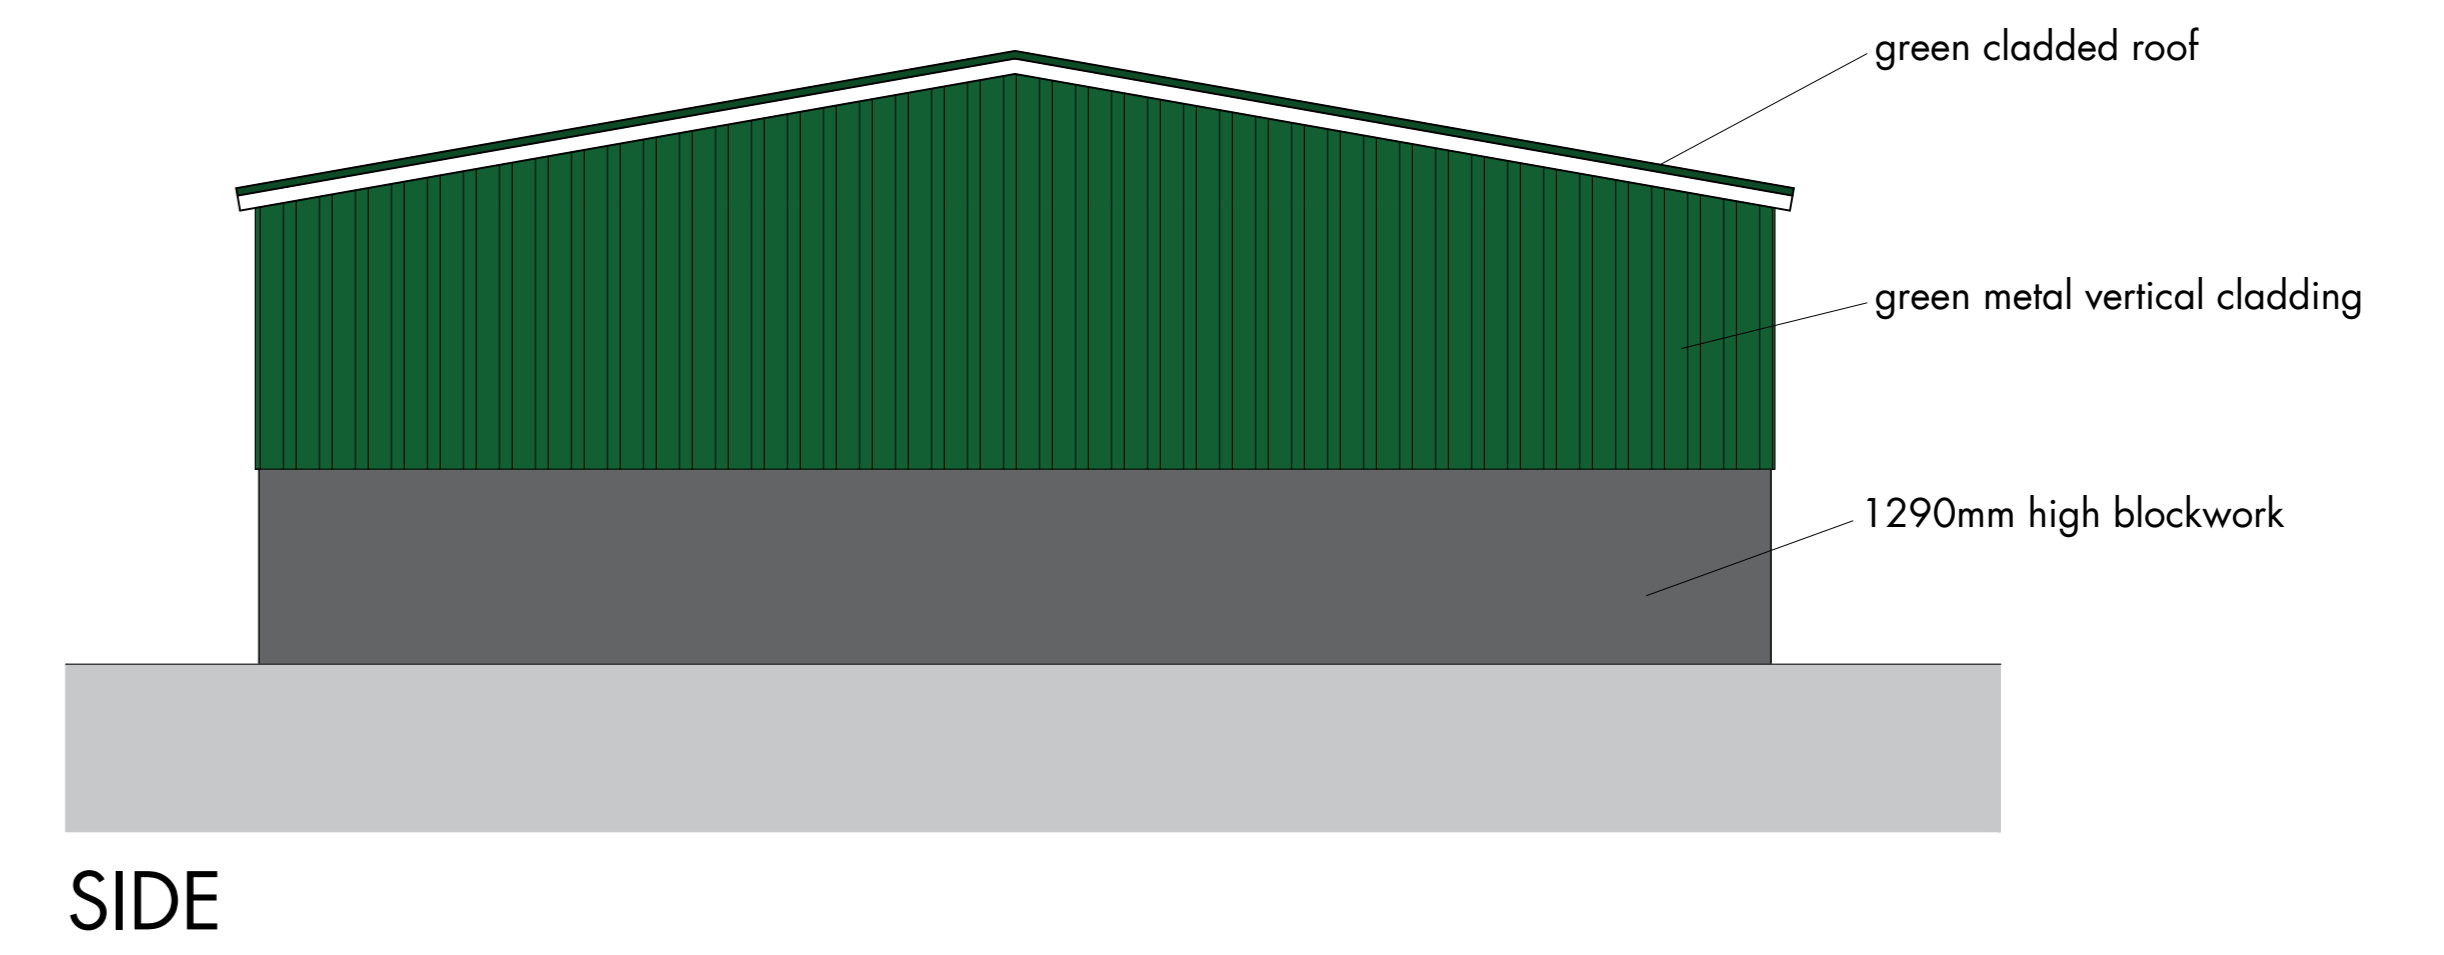

# PROPOSED ELEVATIONS @1:50

PROPOSED FLOOR PLAN

PROPOSED ROOF PLAN

Proposed floor plans and elevations  
 Proposed new build barn for agricultural use  
 Land South of Hillside Farm, Oakley Road, Brill,  
 Buckinghamshire, HP18 9SH  
 Scale 1:50  
 Date: September 2023  
 Drawing Number: GP/01/23 Rev  
 Imageon Designs Ltd  
 La Cannerie, Morainville Jouveaux, Normandie, France, 27260  
 Tel:0033 232412899 email: imageondesigns@live.co.uk