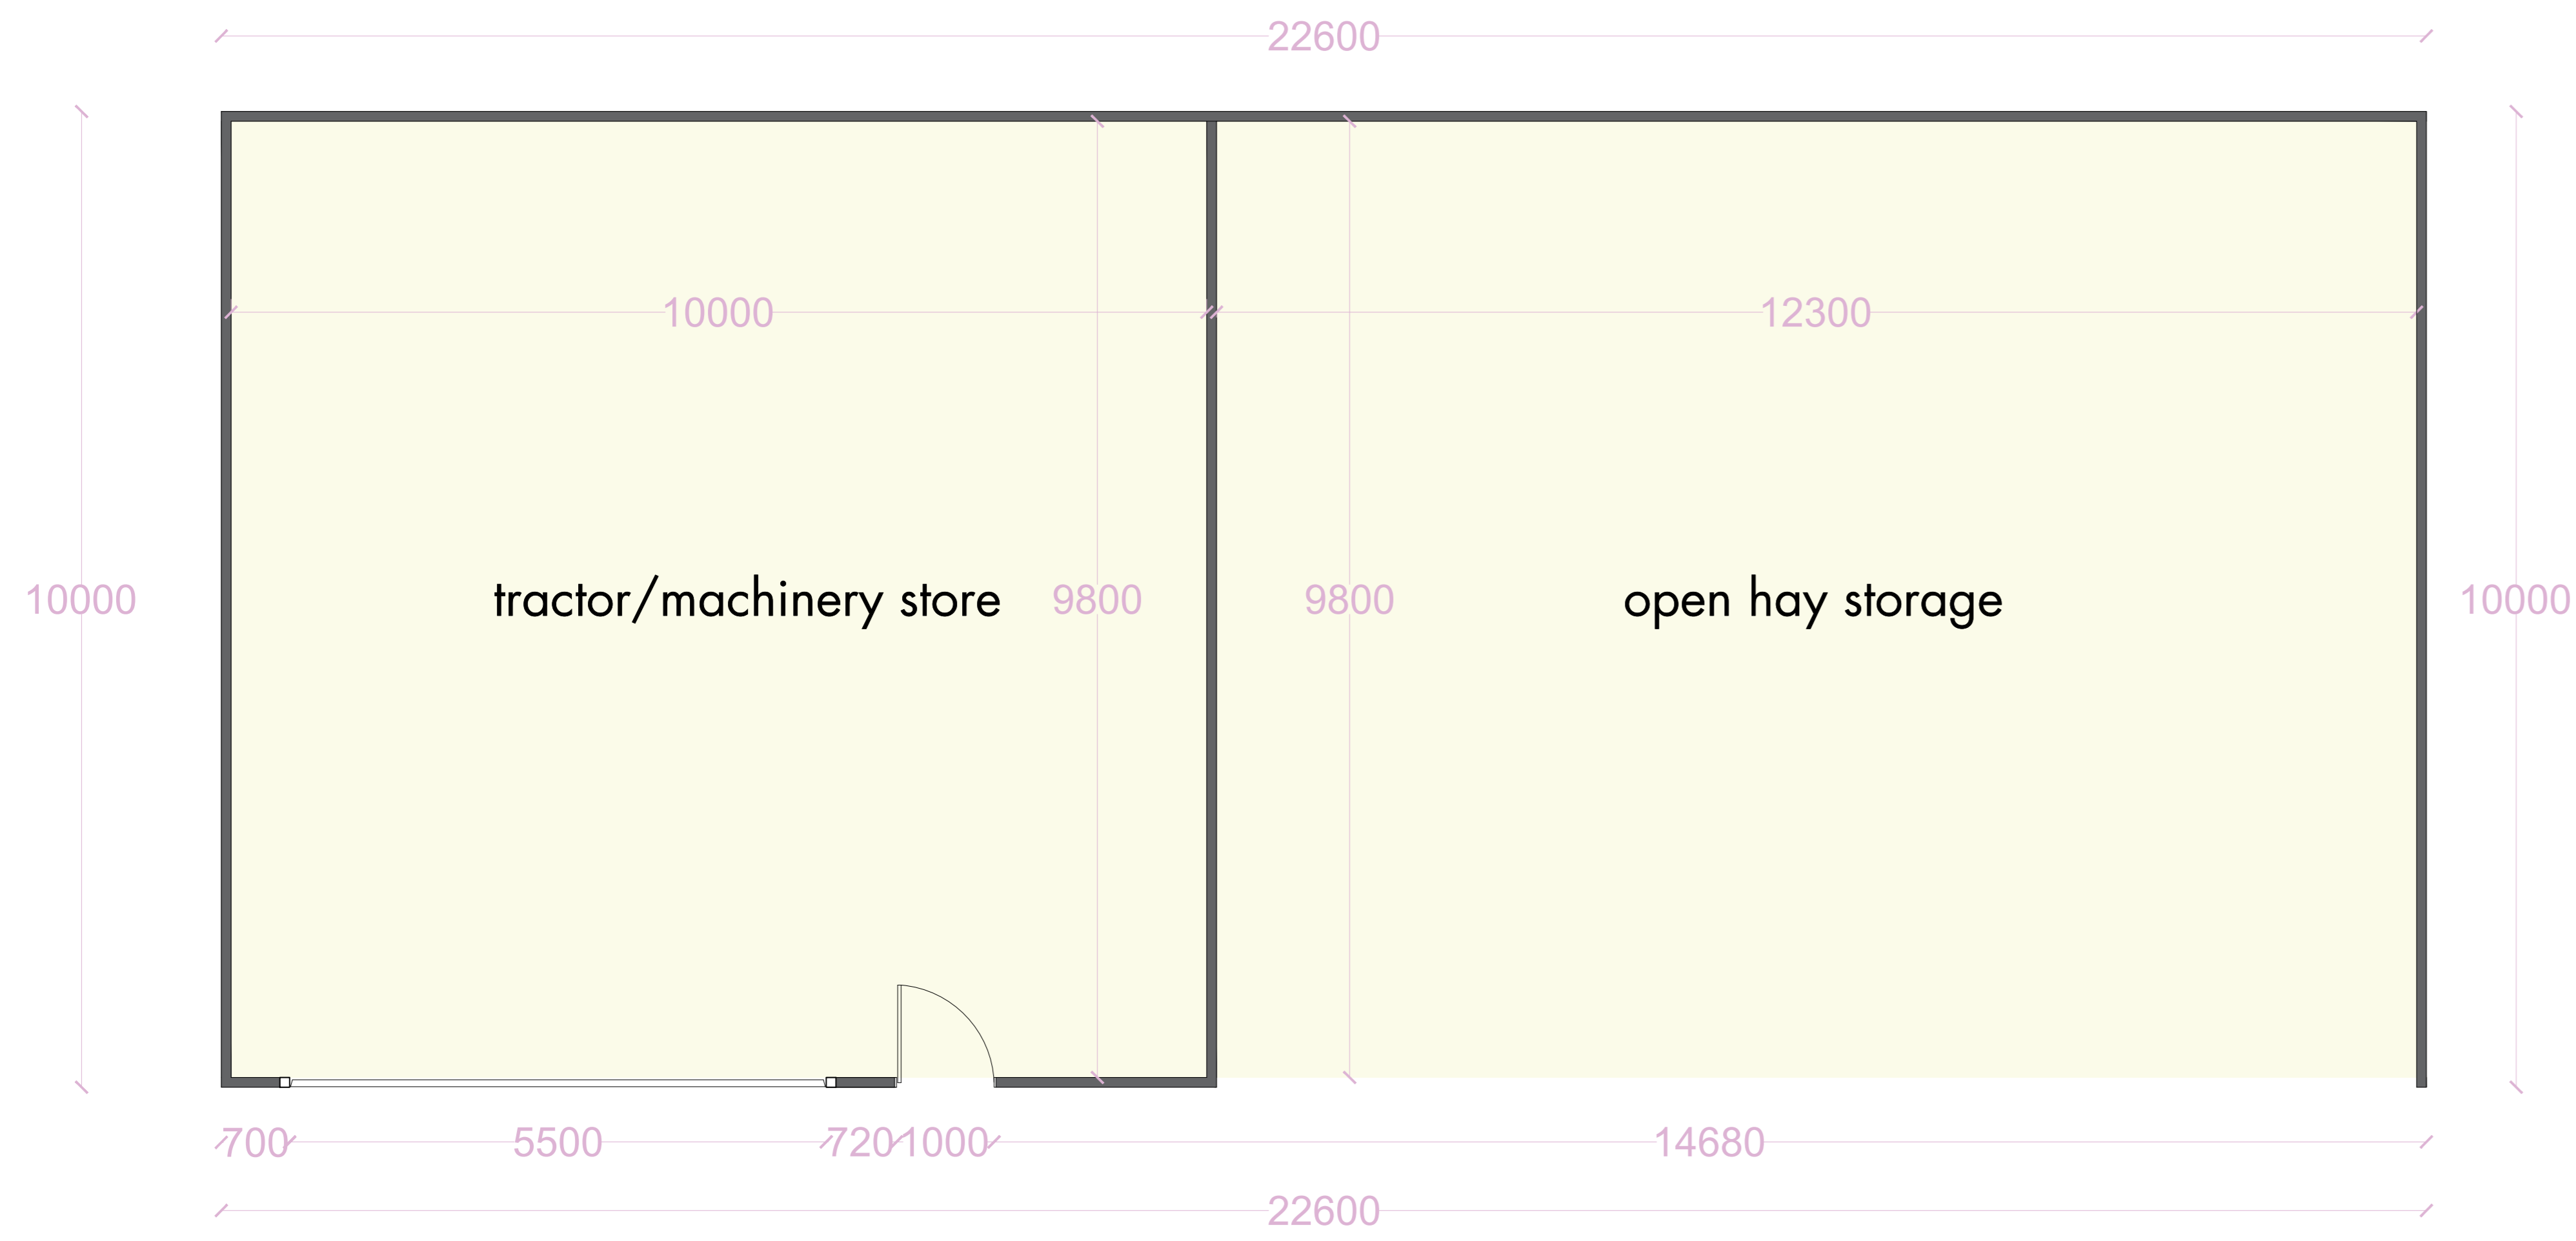

# PROPOSED ELEVATIONS @1:50

PROPOSED FLOOR PLAN

PROPOSED ROOF PLAN

Proposed floor plans and elevations  
 Proposed new build barn for agricultural use  
 Land South of Hillside Farm, Oakley Road, Brill,  
 Buckinghamshire, HP18 9SH  
 Scale 1:50  
 Date: September 2023  
 Drawing Number: GP/01/23 Rev  
 Imageon Designs Ltd  
 La Cannerie, Morainville Jouveaux, Normandie, France, 27260  
 Tel:0033 232412899 email: imageondesigns@live.co.uk