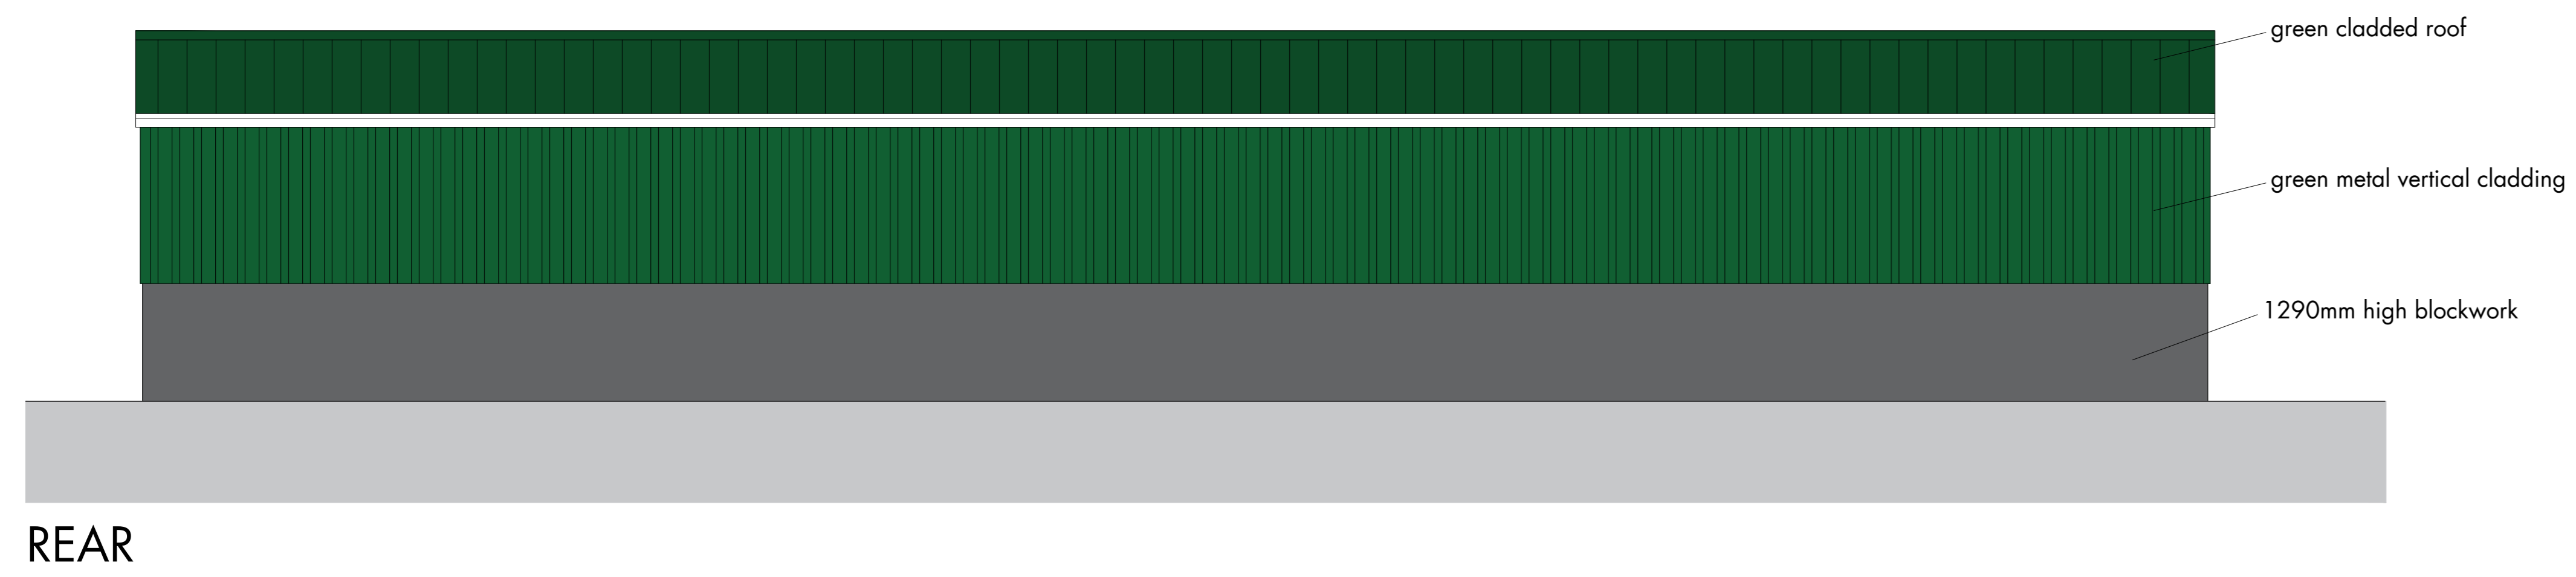

# PROPOSED ELEVATIONS @1:50

PROPOSED FLOOR PLAN

PROPOSED ROOF PLAN

Proposed floor plans and elevations  
 Proposed new build barn for agricultural use  
 Land South of Hillside Farm, Oakley Road, Brill,  
 Buckinghamshire, HP18 9SH  
 Scale 1:50  
 Date: September 2023  
 Drawing Number: GP/01/23 Rev  
 Imageon Designs Ltd  
 La Cannerie, Morainville Jouveaux, Normandie, France, 27260  
 Tel:0033 232412899 email: imageondesigns@live.co.uk