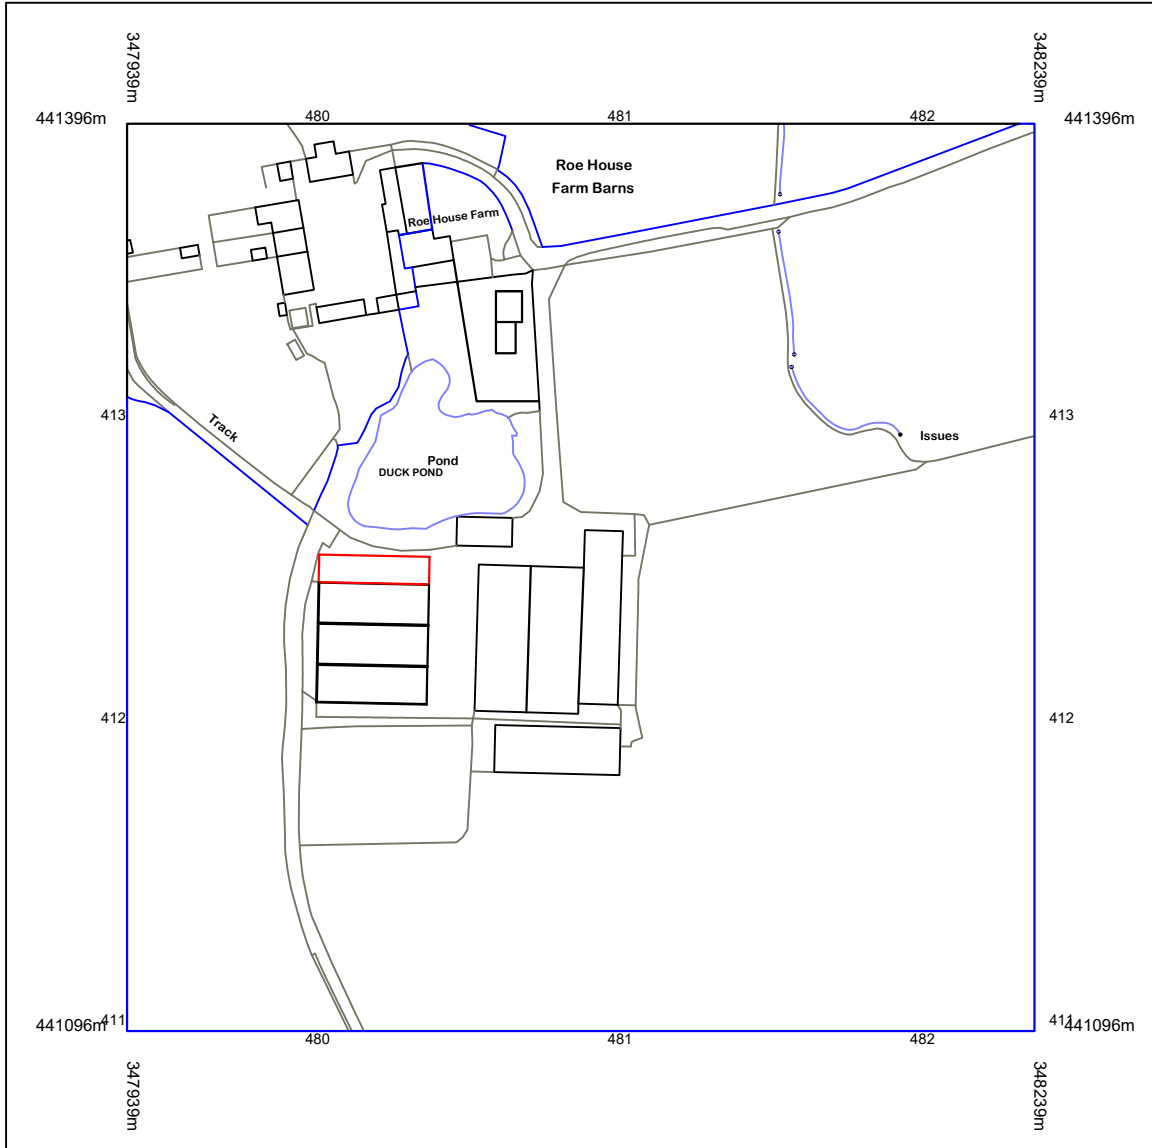

Stanfords VectorMap

Scale 1:2500

© Crown copyright and database rights 2020 OS 100035409

Reproduction in whole or in part is prohibited
without the permission of Ordnance Survey.

CLIENT: Mr
Graham Robson

LOCATION:
Roe Farm
House,
Catterall Lane,
Catterall