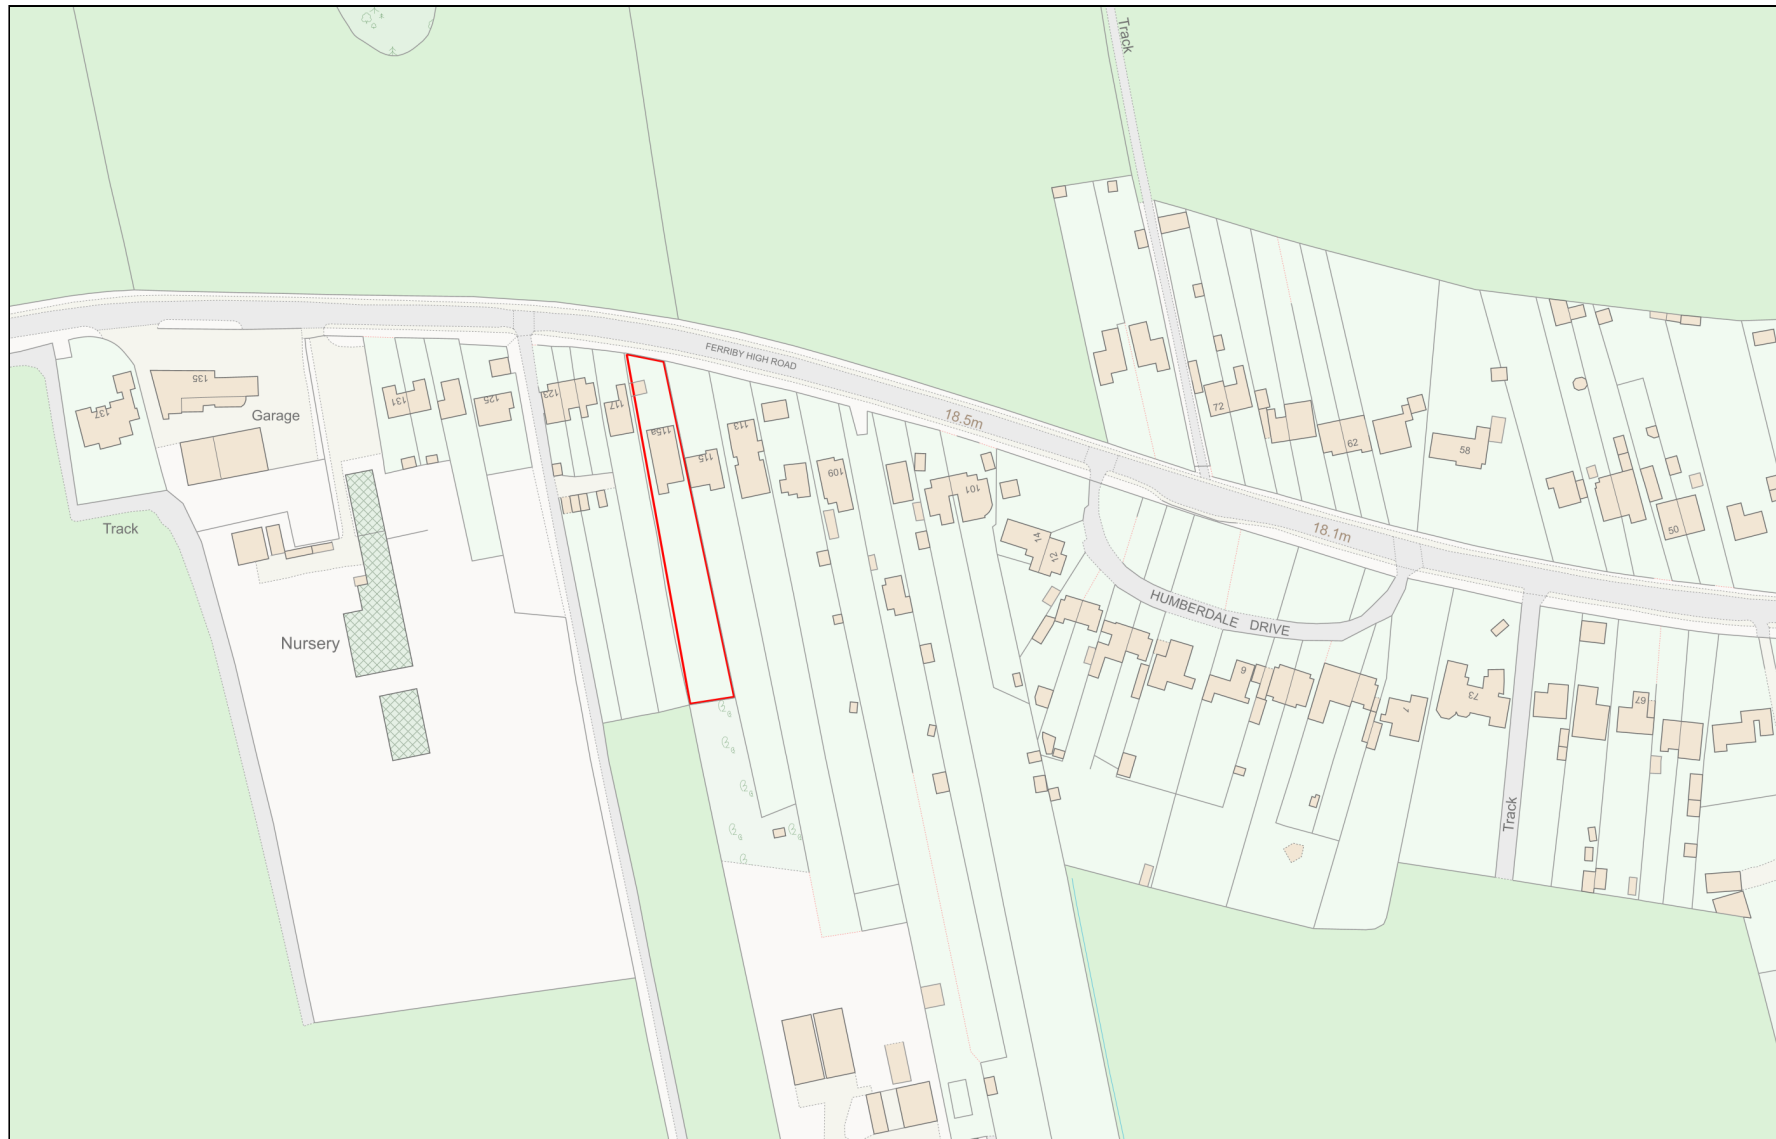

Location Plan

Site Address: 115a, Ferriby High Road, North Ferriby, HU14 3LA

Date Produced: 21-Aug-2023

Scale: 1:2500 @A4

Planning Portal Reference: PP-12398804v1