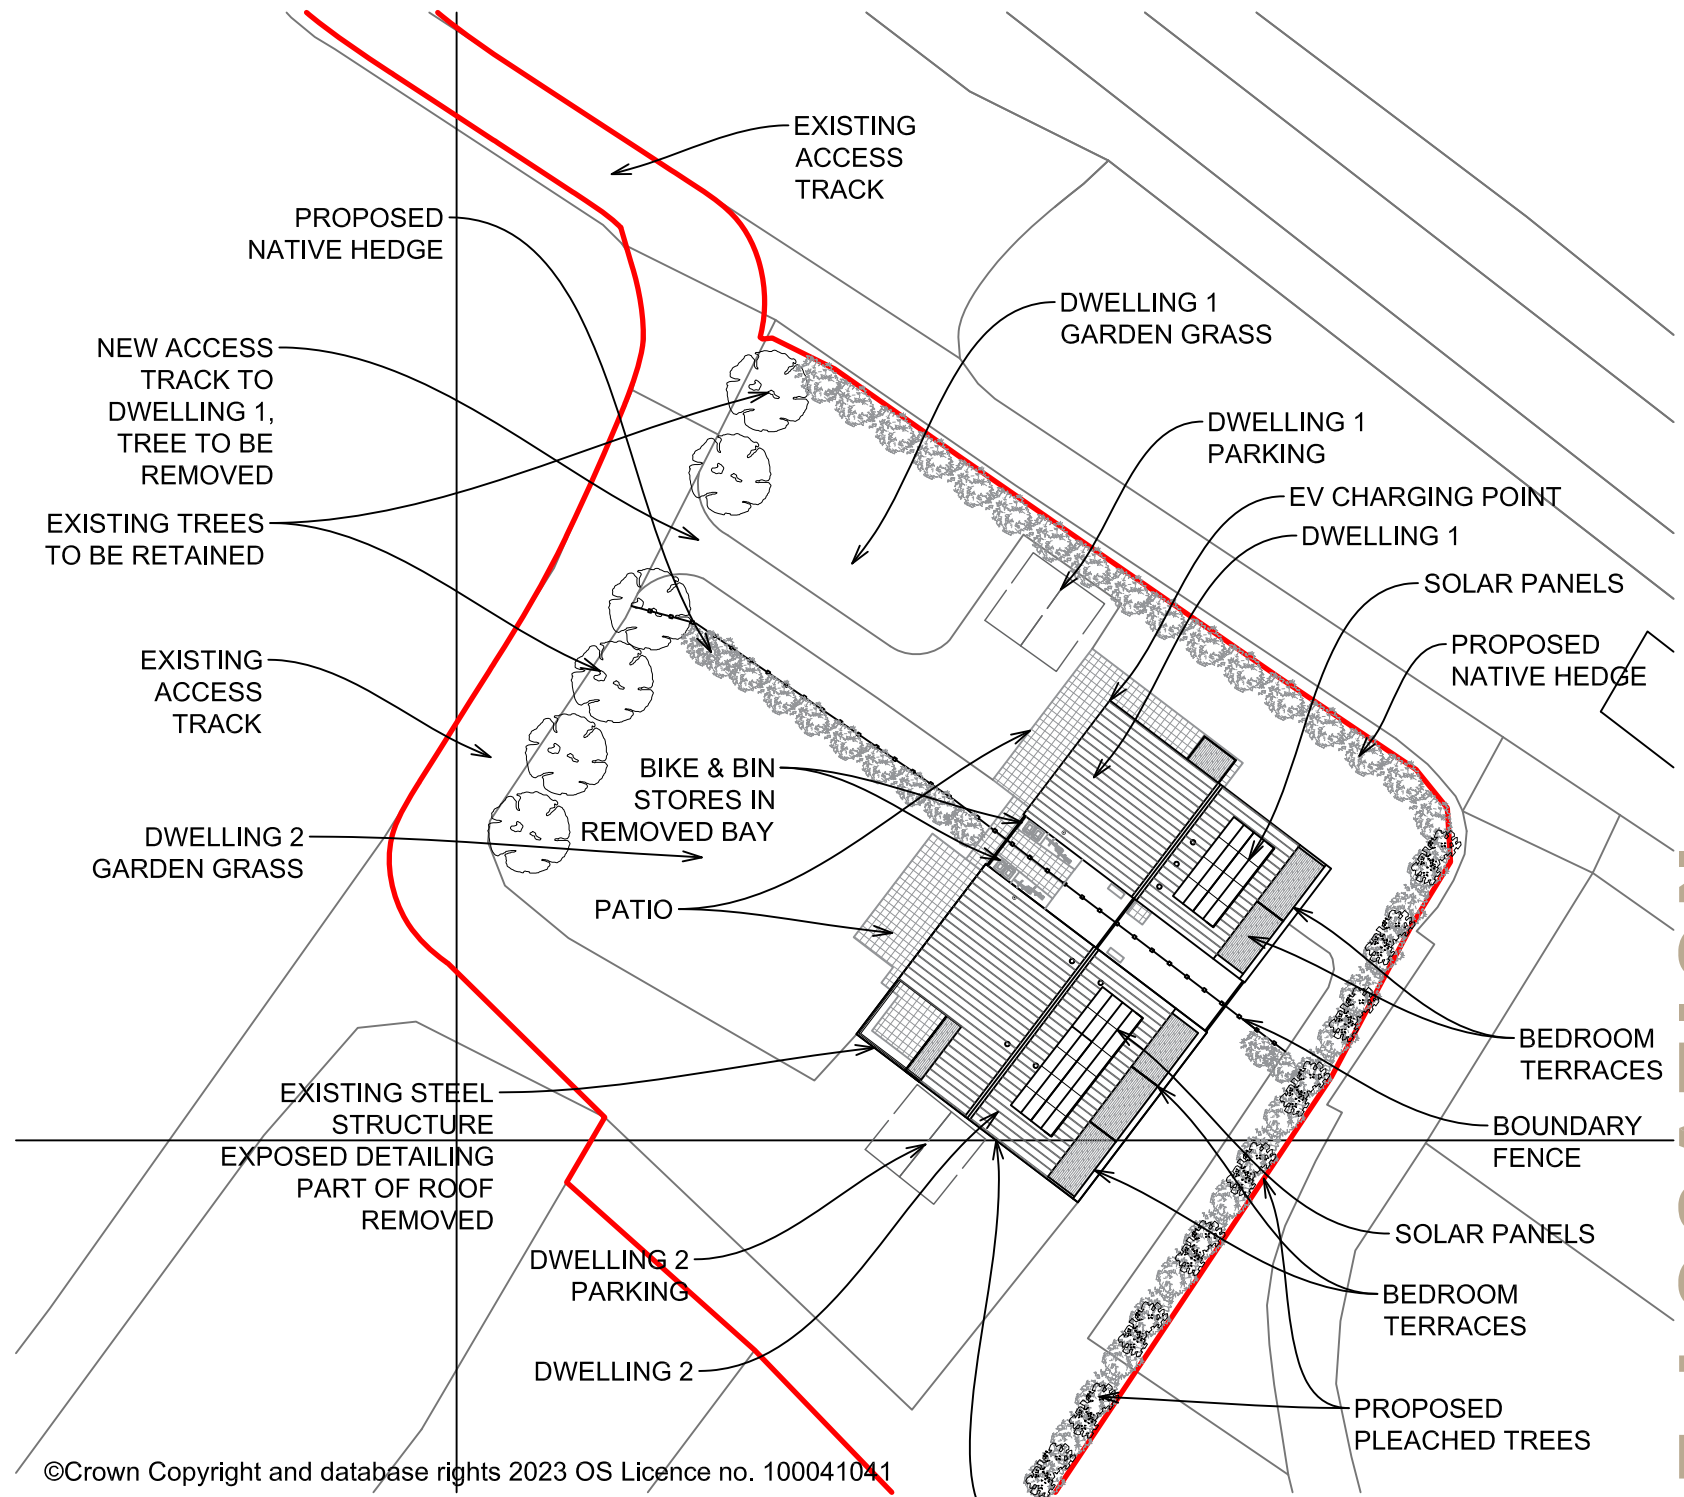

©Crown Copyright and database rights 2023 OS Licence no. 100041041

LOCATION PLAN
Scale 1:2500

©Crown Copyright and database rights 2023 OS Licence no. 100041041

BLOCK PLAN
Scale 1:500

- NOTES:
1. Use written dimensions only. All dimensions to be checked on site and any discrepancies reported to ACORUS immediately. If in doubt ask.
 2. Where relevant, significant hazards have been identified on the drawing. Hazards which should be obvious to a competent contractor or unforeseeable have not been identified.
 3. This drawing is confidential and remains the exclusive property of ACORUS.
 4. Ordnance Survey Paper Map Copying Licence Number: 100039456.
- © ACORUS Rural Property Services Ltd.

Rev	Date	Description	Dwn	Chk
Rev.	Date.	Amendment.	Drawn.	Checked.

PROJECT				
THURLOW DOTTRELL FARM CB21 4HE				
TITLE				
PROPOSED DWELLINGS SITE LOCATION & BLOCK PLAN				
SCALE		DATE	DRAWN BY	CHECKED BY
AS SHOWN @A3		07/23	EB	BB
JOB NO.		DRAWING NO.		REVISION
TDF/BB23/087		100_03		