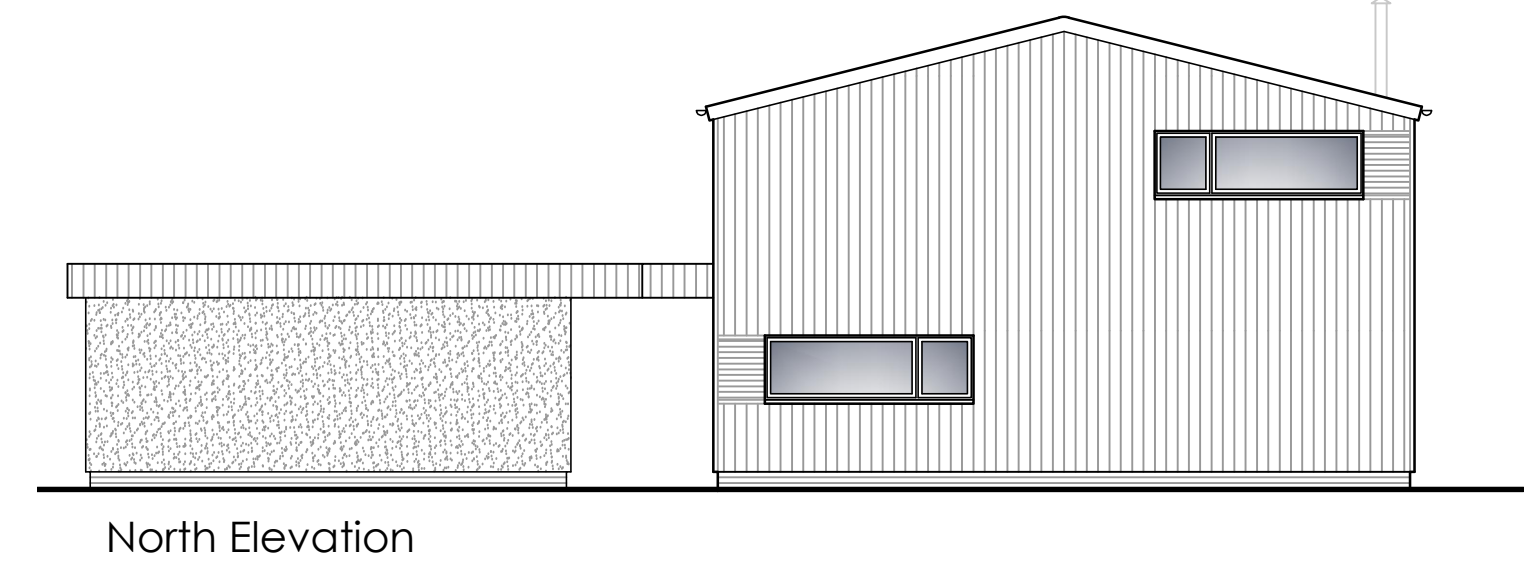

- Materials to be;
- Natural timber boarding
 - Self coloured render
 - Corrugated steel roofing
 - Aluminium galvanised rainwater goods
 - Aluminium windows and doors
 - Roof light
 - Facing brickwork
 - Painted exposed steel
 - Grey flat roof (cart shed)

Revision:	Date:	Description:
 VERTEX ARCHITECTURE <small>Info@vertexarchitecture.co.uk 01485 532286 www.vertexarchitecture.co.uk</small> <small>2-3 Northgate Precinct, Hunstanton, Norfolk PE36 6EA</small>		
Project: The Grain Store, Swanton Abbott Road, Skepton, NR10 5AU		
Subject: Conversion & Alterations to Barn Proposed Floor Plans		
Date: August 2023	Scale: 1:50, 1:100, 1:200 @A1	Revision: N
Project No.: 21140	Drawing No.: 02	Revision: N