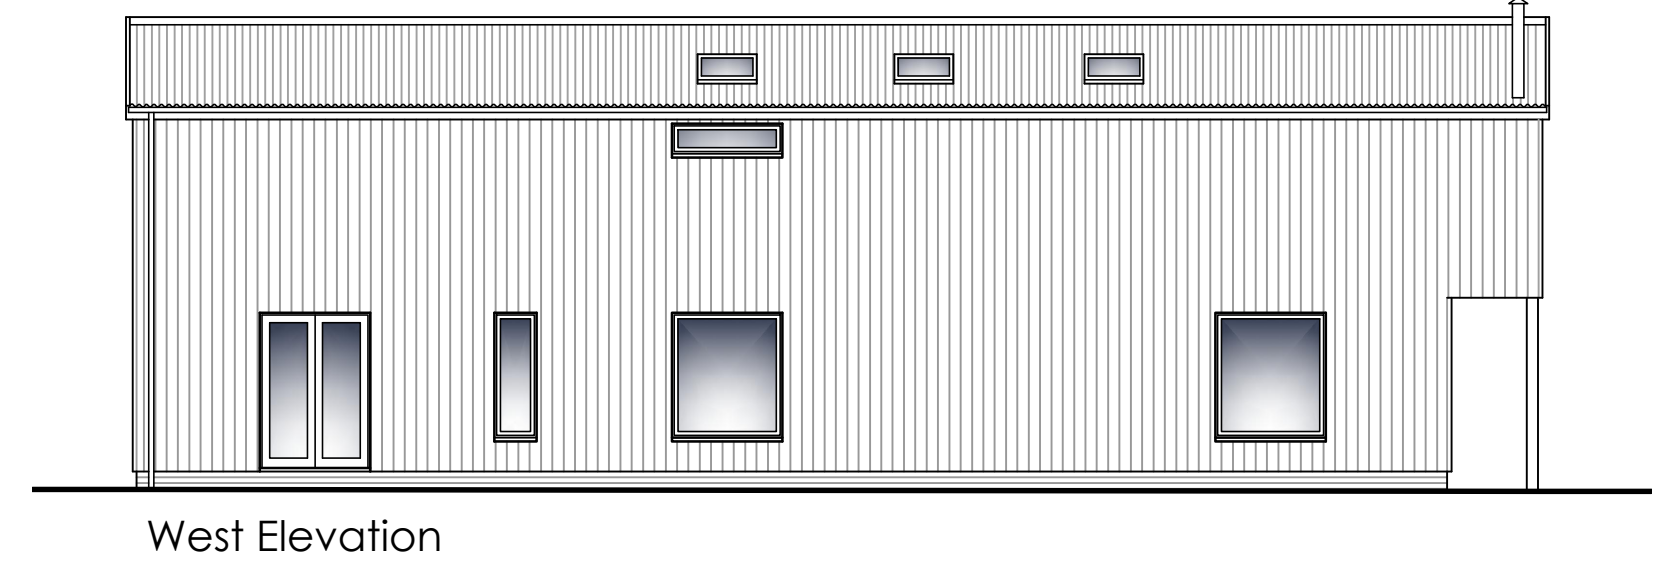

- Materials to be;
- Natural timber boarding
 - Self coloured render
 - Corrugated steel roofing
 - Aluminium galvanised rainwater goods
 - Aluminium windows and doors
 - Roof light
 - Facing brickwork
 - Painted exposed steel
 - Grey flat roof (cart shed)

Revision:	Date:	Description:
 VERTEX ARCHITECTURE <small>Info@vertexarchitecture.co.uk 01485 532286 www.vertexarchitecture.co.uk</small> <small>2-3 Northgate Precinct, Hunstanton, Norfolk PE36 6EA</small>		
Project: The Grain Store, Swanton Abbott Road, Skepton, NR10 5AU		
Subject: Conversion & Alterations to Barn Proposed Floor Plans		
Date: August 2023	Scale: 1:50, 1:100, 1:200 @A1	Revision: N
Project No.: 21140	Drawing No.: 02	Revision: N