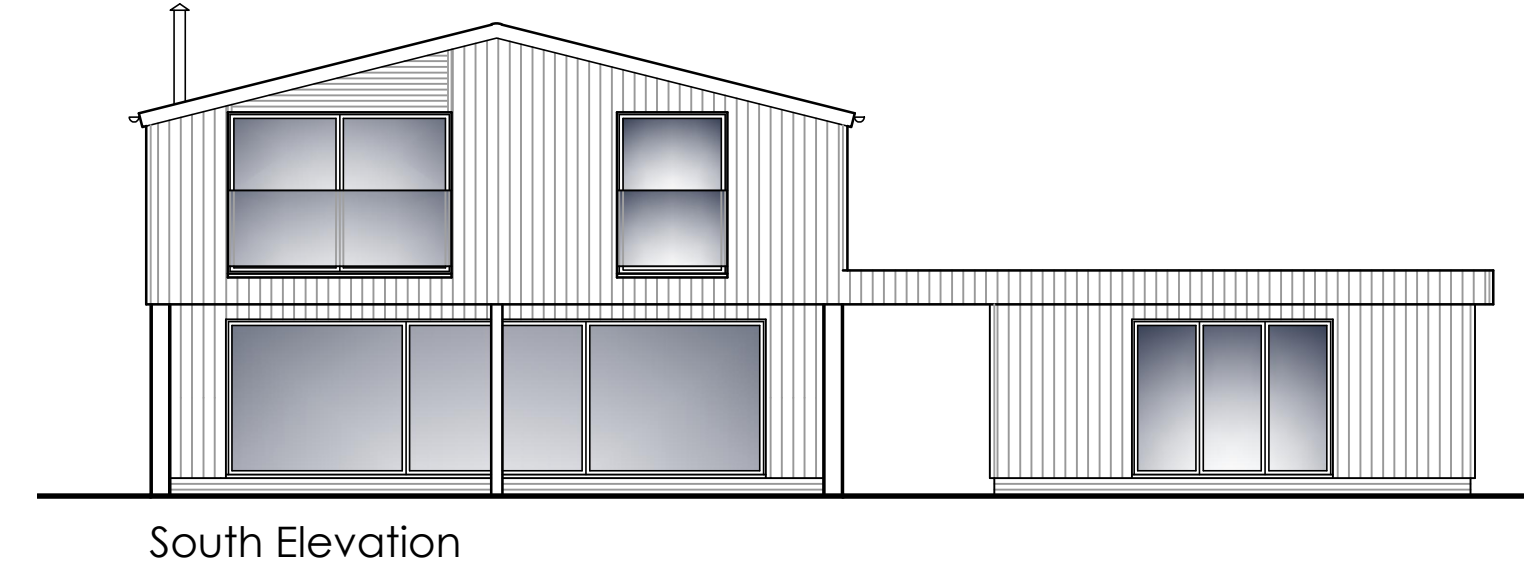

- Materials to be;
- Natural timber boarding
 - Self coloured render
 - Corrugated steel roofing
 - Aluminium galvanised rainwater goods
 - Aluminium windows and doors
 - Roof light
 - Facing brickwork
 - Painted exposed steel
 - Grey flat roof (cart shed)

Revision:	Date:	Description:
 VERTEX ARCHITECTURE <small>Info@vertexarchitecture.co.uk 01485 532286 www.vertexarchitecture.co.uk</small> <small>2-3 Northgate Precinct, Hunstanton, Norfolk PE36 6EA</small>		
Project: The Grain Store, Swanton Abbott Road, Skepton, NR10 5AU		
Subject: Conversion & Alterations to Barn Proposed Floor Plans		
Date: August 2023	Scale: 1:50, 1:100, 1:200 @A1	Revision: N
Project No.: 21140	Drawing No.: 02	Revision: N