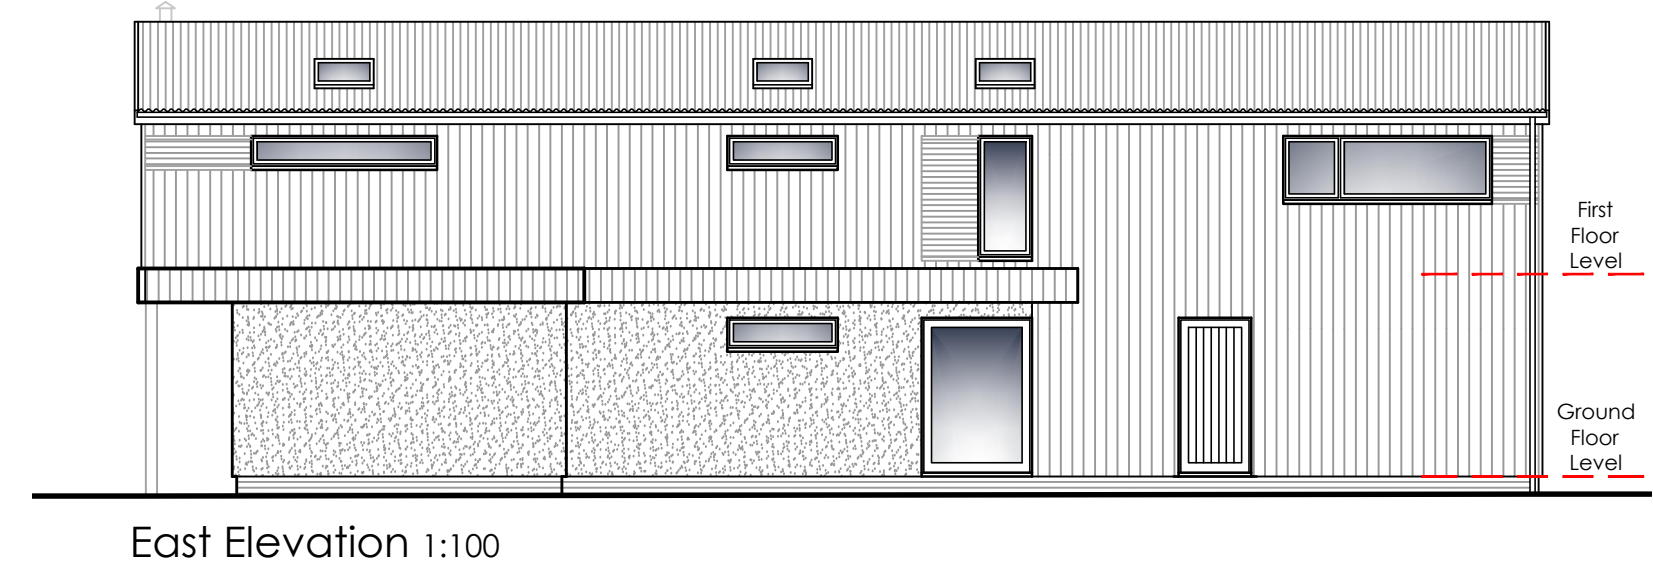

- Materials to be;
- Natural timber boarding
 - Self coloured render
 - Corrugated steel roofing
 - Aluminium galvanised rainwater goods
 - Aluminium windows and doors
 - Roof light
 - Facing brickwork
 - Painted exposed steel
 - Grey flat roof (cart shed)

Revision:	Date:	Description:
 VERTEX ARCHITECTURE <small>Info@vertexarchitecture.co.uk 01485 532286 www.vertexarchitecture.co.uk</small> <small>2-3 Northgate Precinct, Hunstanton, Norfolk PE36 6EA</small>		
Project: The Grain Store, Swanton Abbott Road, Skepton, NR10 5AU		
Subject: Conversion & Alterations to Barn Proposed Floor Plans		
Date: August 2023	Scale: 1:50, 1:100, 1:200 @A1	Revision: N
Project No.: 21140	Drawing No.: 02	Revision: N