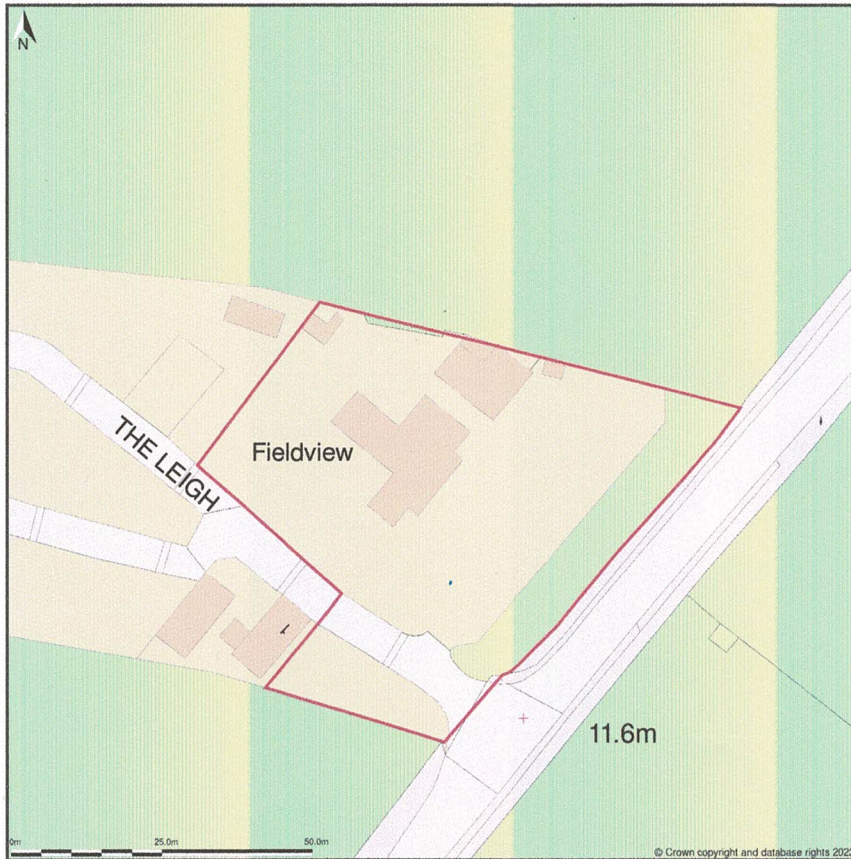

Fieldview Bungalow, Tewkesbury Road, The Leigh, Gloucester, Gloucestershire, GL19 4AA

Location Plan shows area bounded by: 387045.22, 225201.28 387186.64, 225342.7 (at a scale of 1:1250), OSGridRef: SO87112527. The representation of a road, track or path is no evidence of a right of way. The representation of features as lines is no evidence of a property boundary.

Produced on 22nd Jul 2023 from the Ordnance Survey National Geographic Database and incorporating surveyed revision available at this date. Reproduction in whole or part is prohibited without the prior permission of Ordnance Survey. © Crown copyright 2023. Supplied by www.buyaplan.co.uk a licensed Ordnance Survey partner (100053143). Unique plan reference: #00835956-7FFA9C.

| |
|-----------------------|
| LOCATION PLAN : |
| SCALE : 1:1250 @ A4. |
| DWG REF: 100/727/2023 |
| |
| |