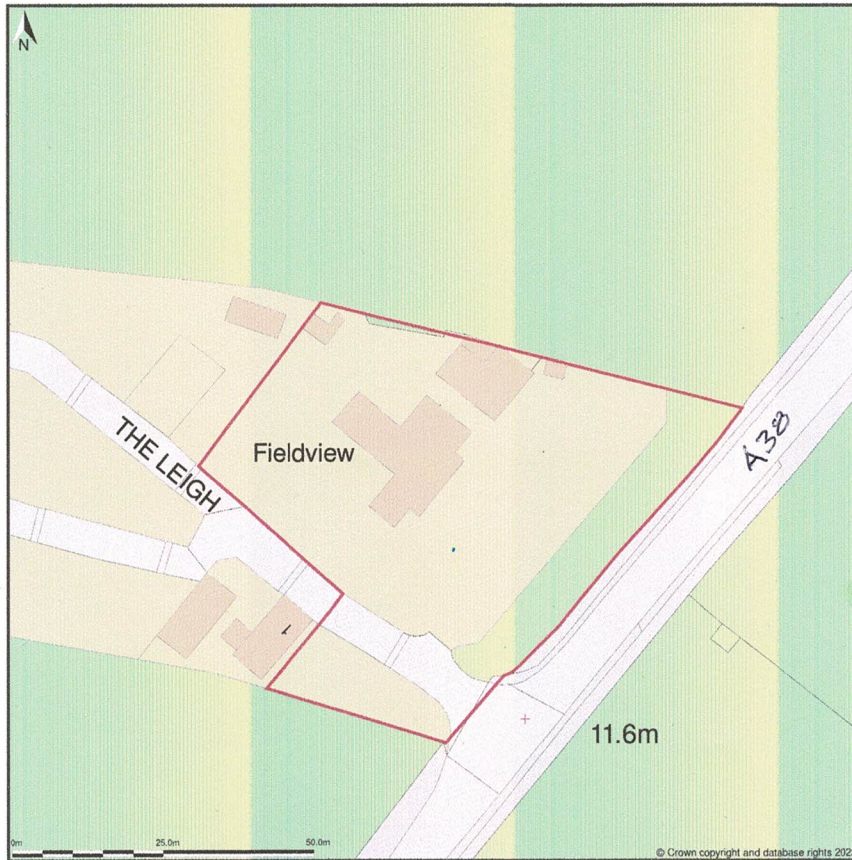

Fieldview Bungalow, Tewkesbury Road, The Leigh, Gloucester, Gloucestershire, GL19 4AA

Location Plan shows area bounded by: 387045.22, 225201.28 387186.64, 225342.7 (at a scale of 1:1250), OSGridRef: SO87112527. The representation of a road, track or path is no evidence of a right of way. The representation of features as lines is no evidence of a property boundary.

Produced on 22nd Jul 2023 from the Ordnance Survey National Geographic Database and incorporating surveyed revision available at this date. Reproduction in whole or part is prohibited without the prior permission of Ordnance Survey. © Crown copyright 2023. Supplied by www.buyaplan.co.uk a licensed Ordnance Survey partner (100053143). Unique plan reference: #00835956-7FFA9C.

LOCATION PLAN :
SCALE : 1:1250 @ A4.
DWG REF: 100/727/2023