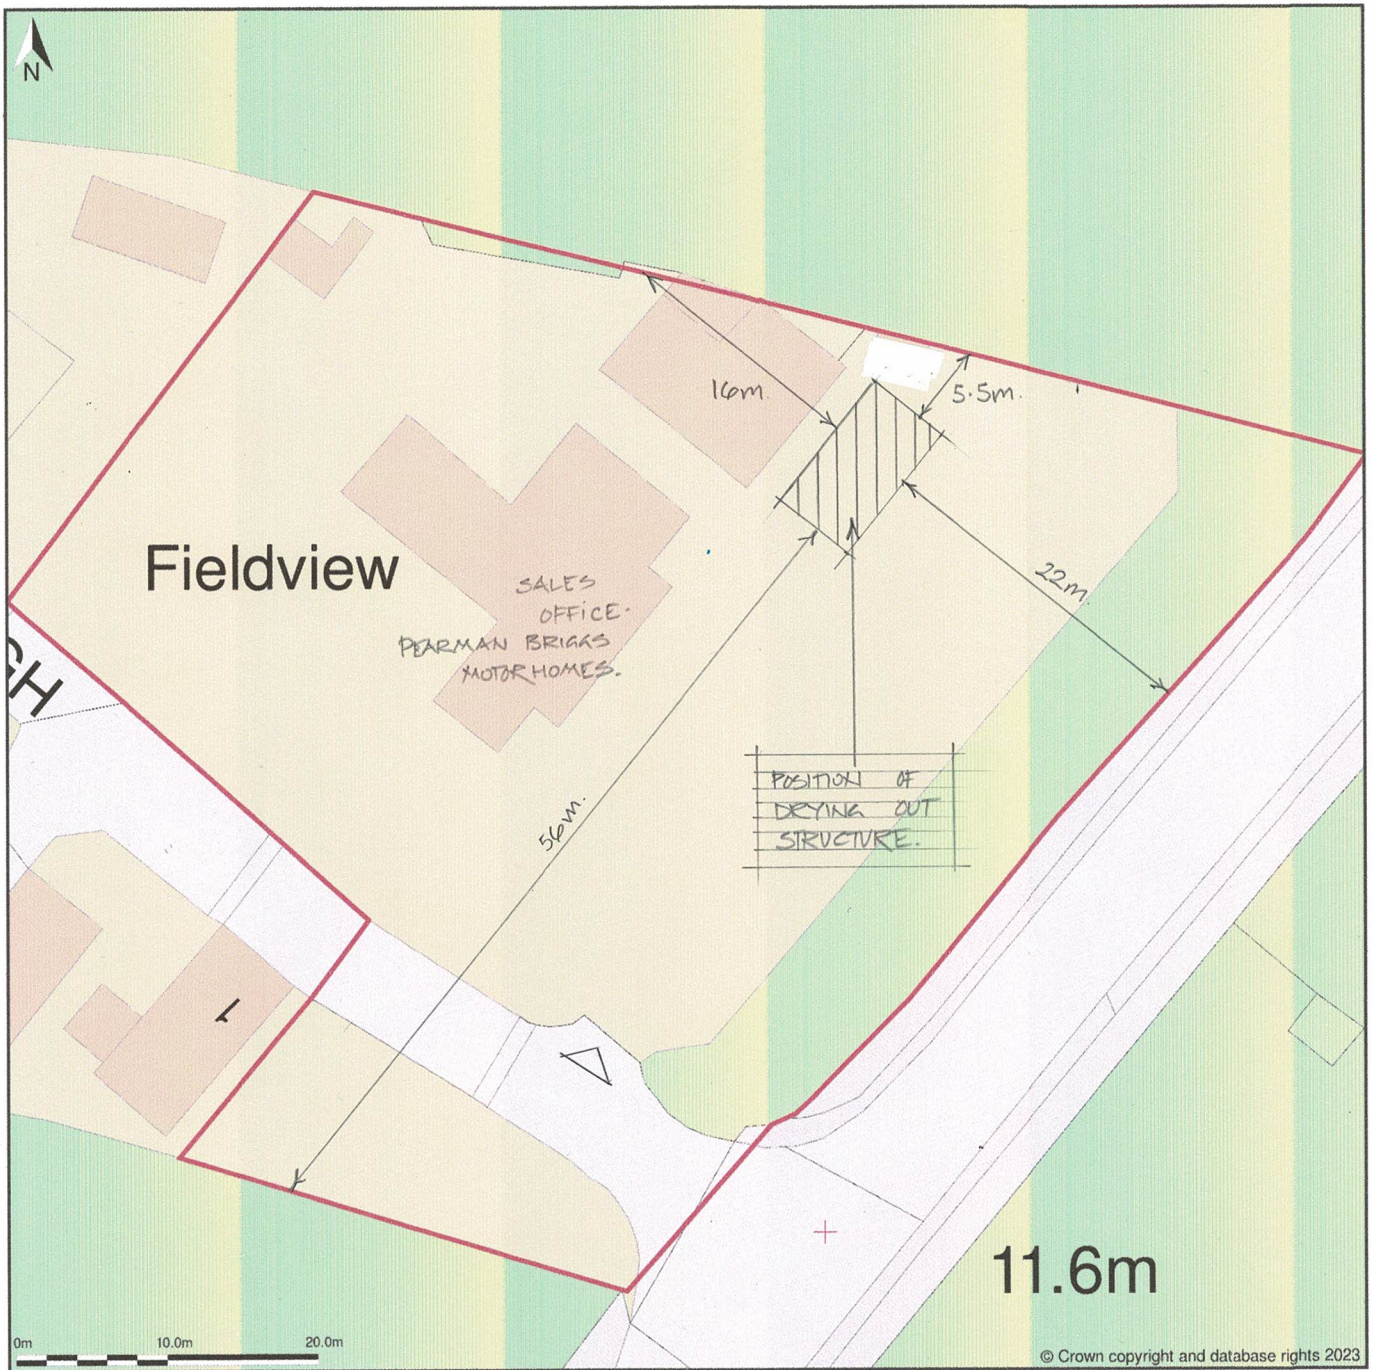

Fieldview Bungalow, Tewkesbury Road, The Leigh, Gloucester, Gloucestershire, GL19 4AA

Site Plan (also called a Block Plan) shows area bounded by: 387076.82, 225215.68 387166.82, 225305.68 (at a scale of 1:500), OSGridRef: SO87122526. The representation of a road, track or path is no evidence of a right of way. The representation of features as lines is no evidence of a property boundary.

Produced on 22nd Jul 2023 from the Ordnance Survey National Geographic Database and incorporating surveyed revision available at this date. Reproduction in whole or part is prohibited without the prior permission of Ordnance Survey. © Crown copyright 2023. Supplied by www.buyaplan.co.uk a licensed Ordnance Survey partner (100053143). Unique plan reference: #00835957-8748F9.

BLOCK PLAN.
DWG. REF 100/728/2023
SCALE: 1:500 @ A4