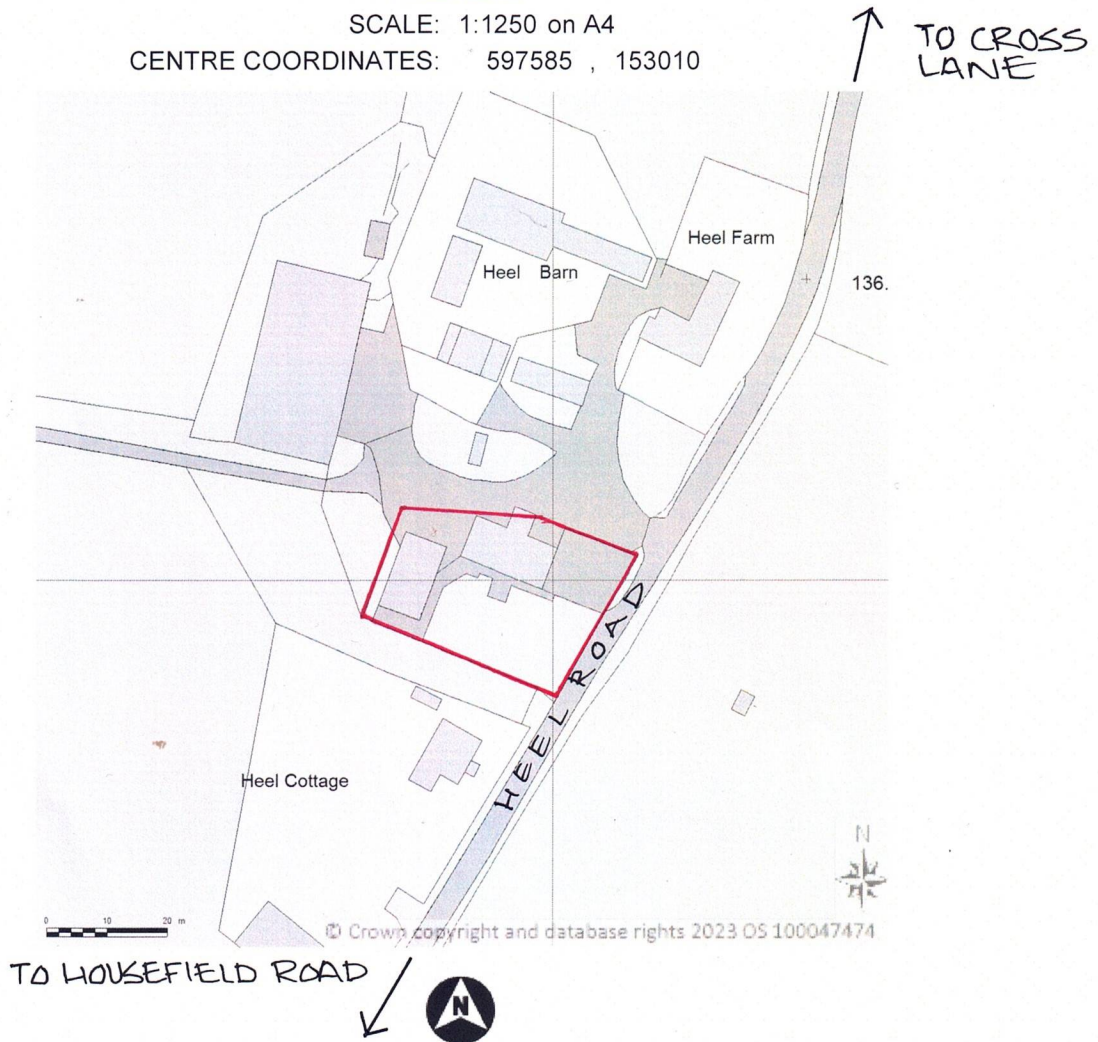

SITE LOCATION PLAN

AREA 2 HA

SCALE: 1:1250 on A4

CENTRE COORDINATES: 597585 , 153010

Supplied by Streetwise Maps Ltd

[www.streetwise.net](http://www.streetwise.net)

Licence No: 100047474

11:04:32 05/07/2023