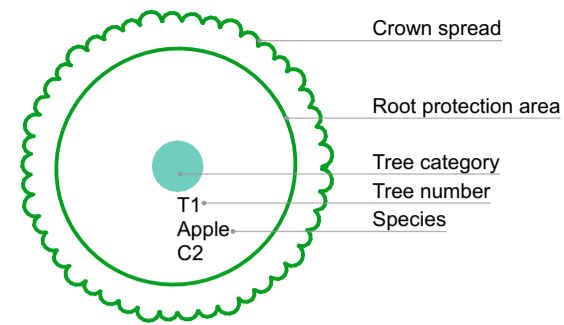

Key

- Category A - High Quality
 - Category B - Moderate Quality
 - Category C - Low Quality
 - Category U - Trees unsuitable for retention
- Heras fencing

Heras Fencing

Tree and Hedgerow Protection Plan